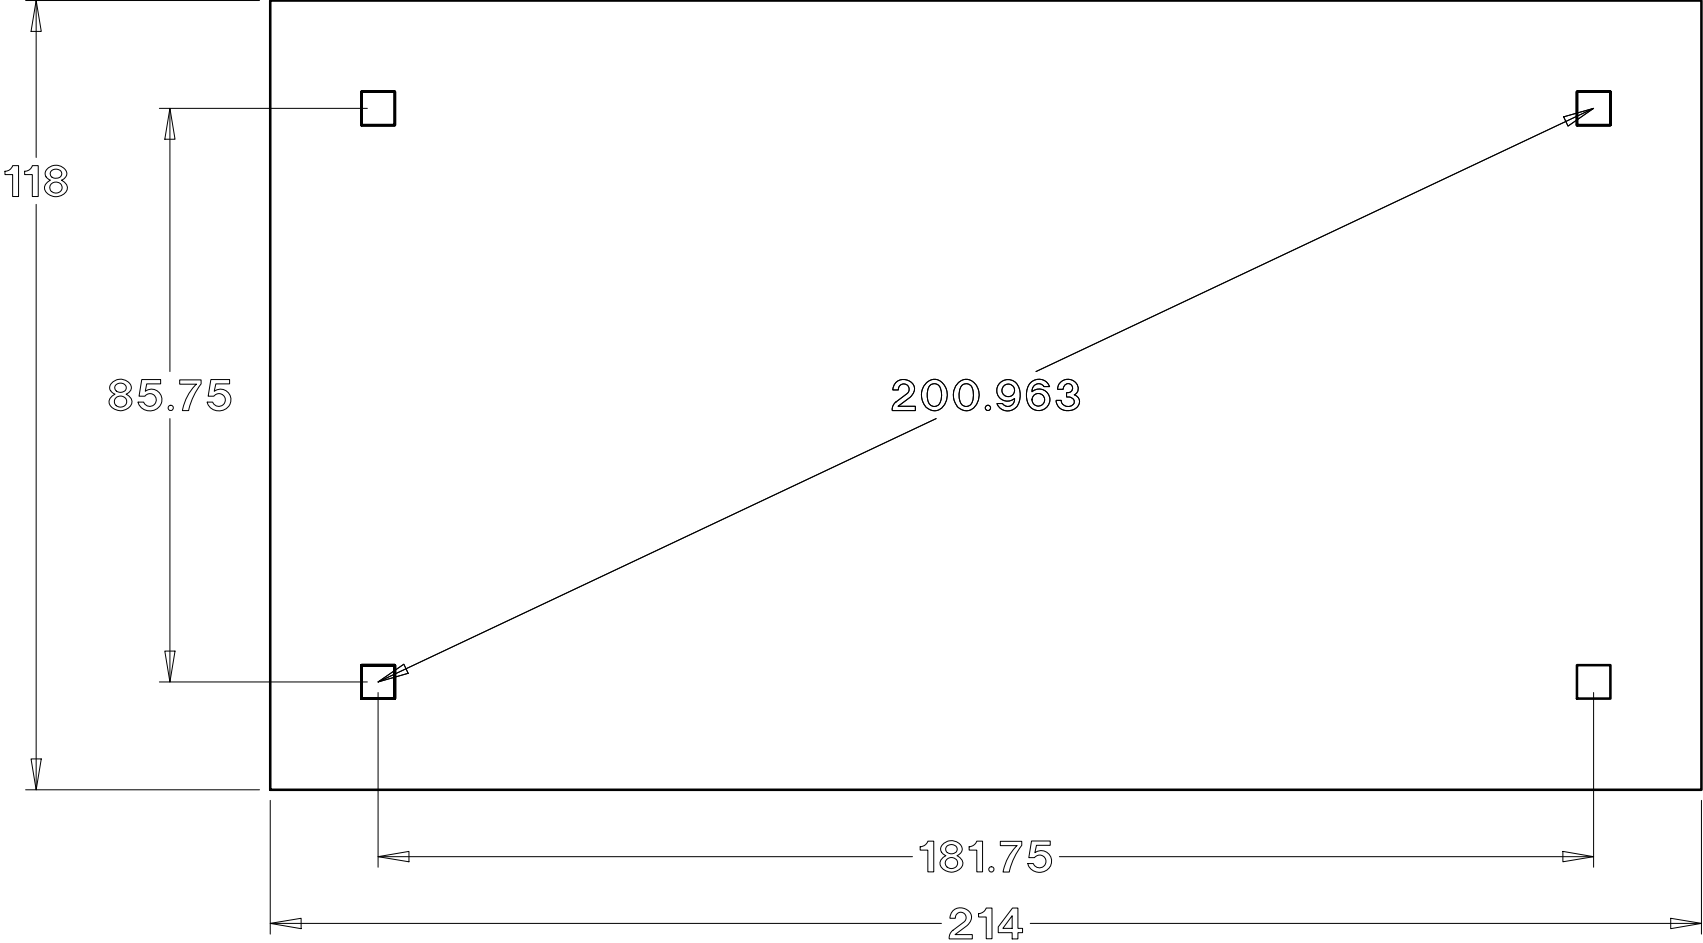

Baldwin Pergolas

8D x 16W Traditional pine pergola