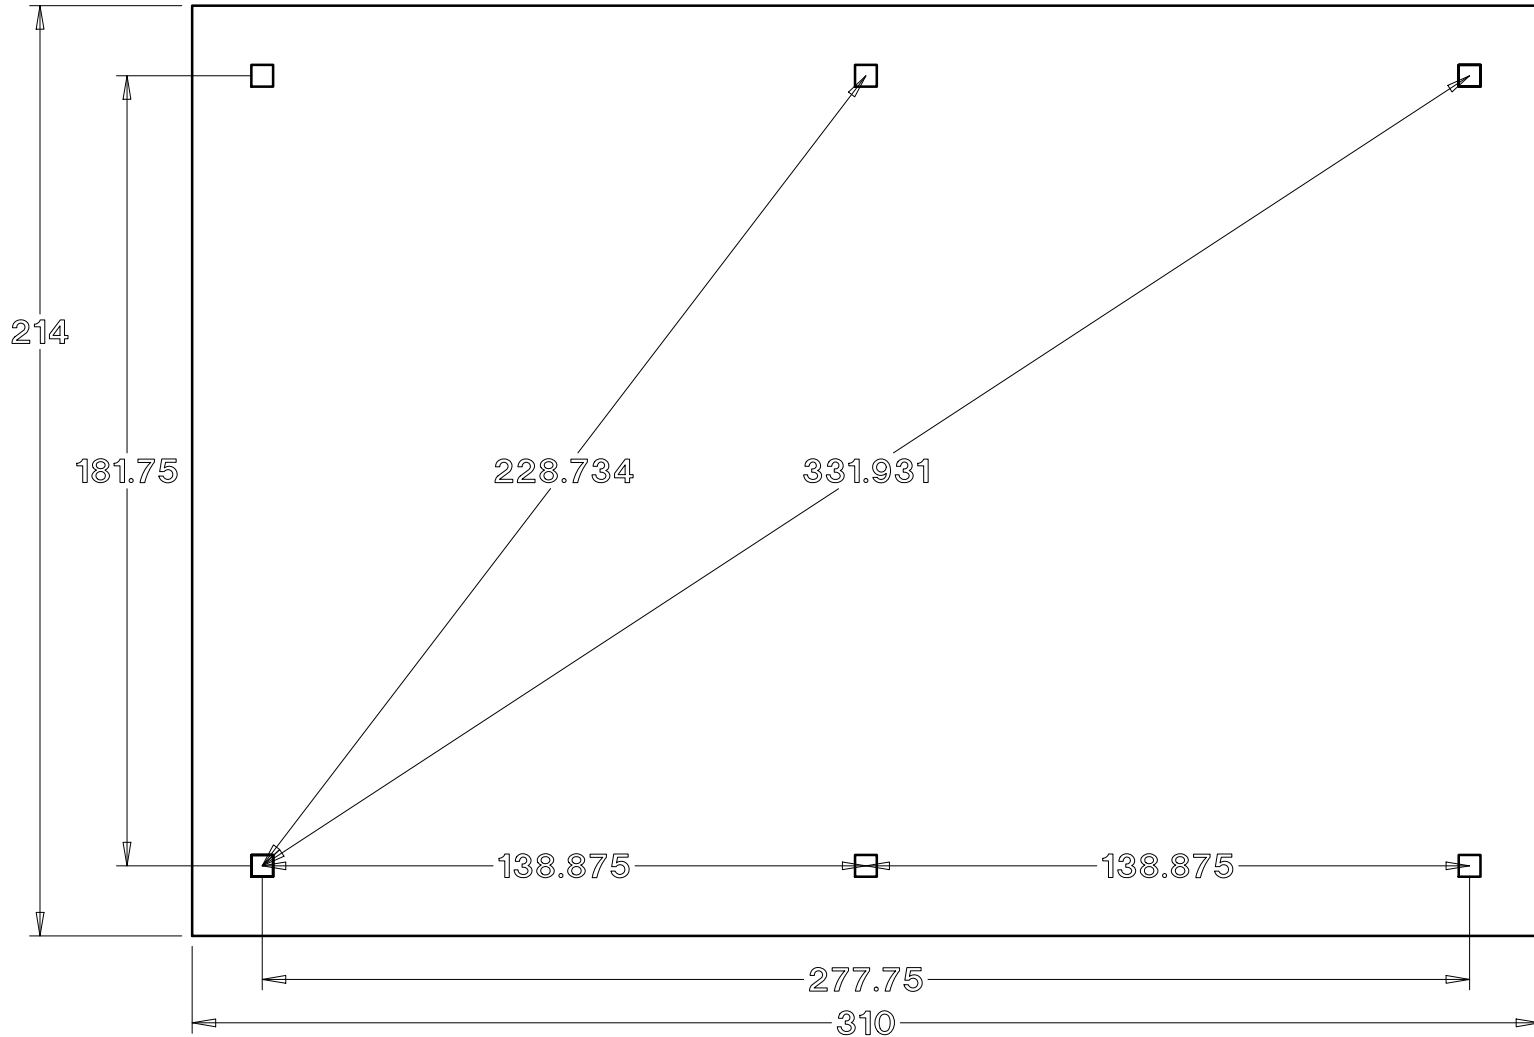

Baldwin Pergolas

16D x 24W Traditional pine pergola