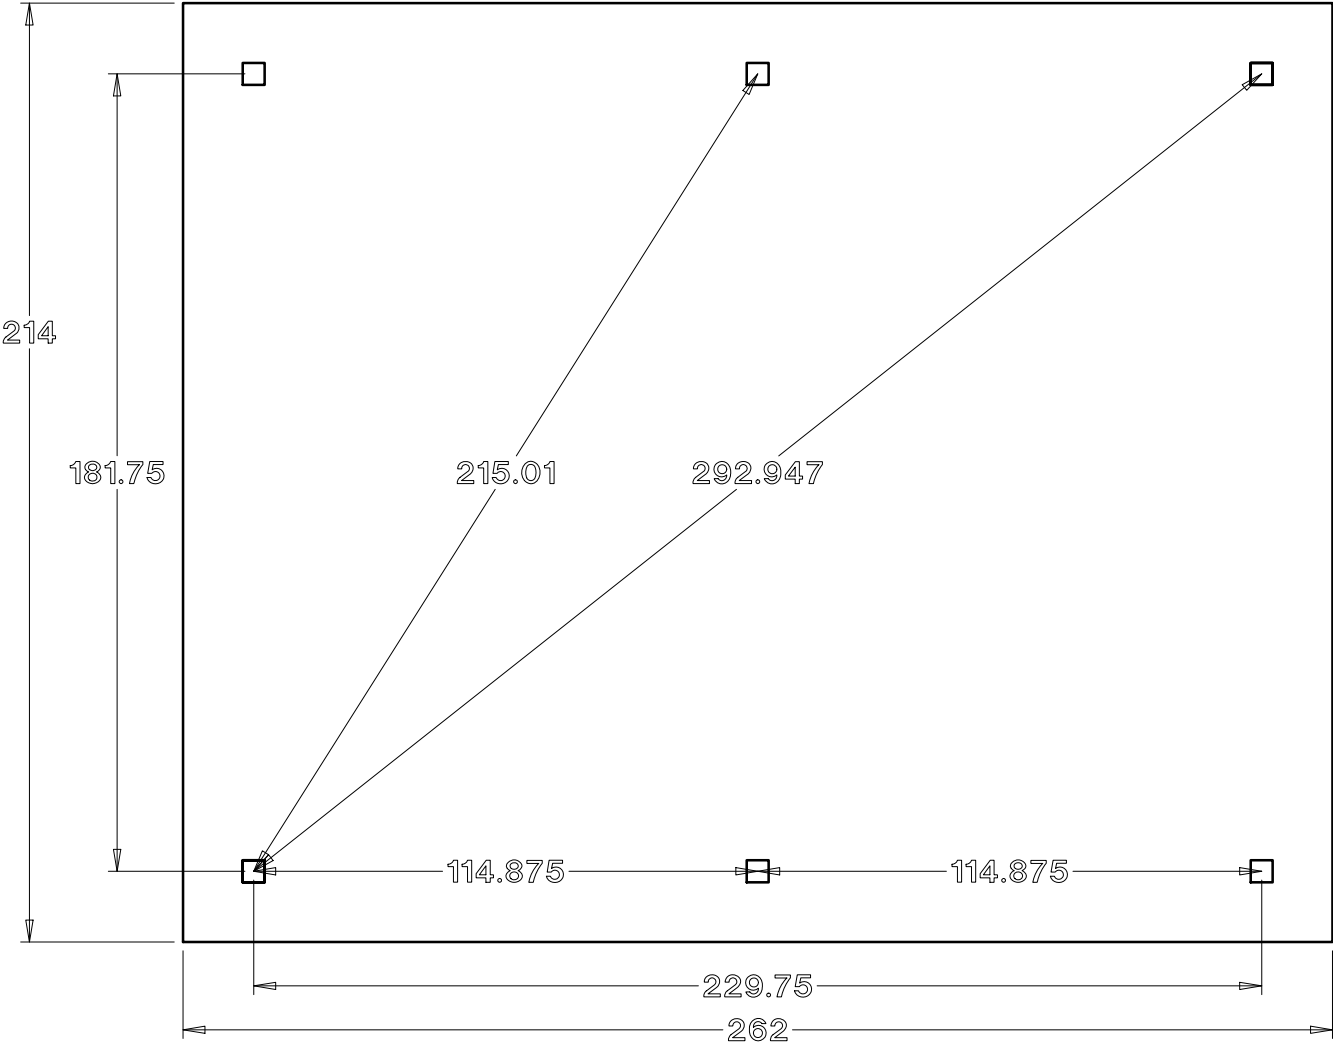

Baldwin Pergolas

16D x 20W Traditional pine pergola