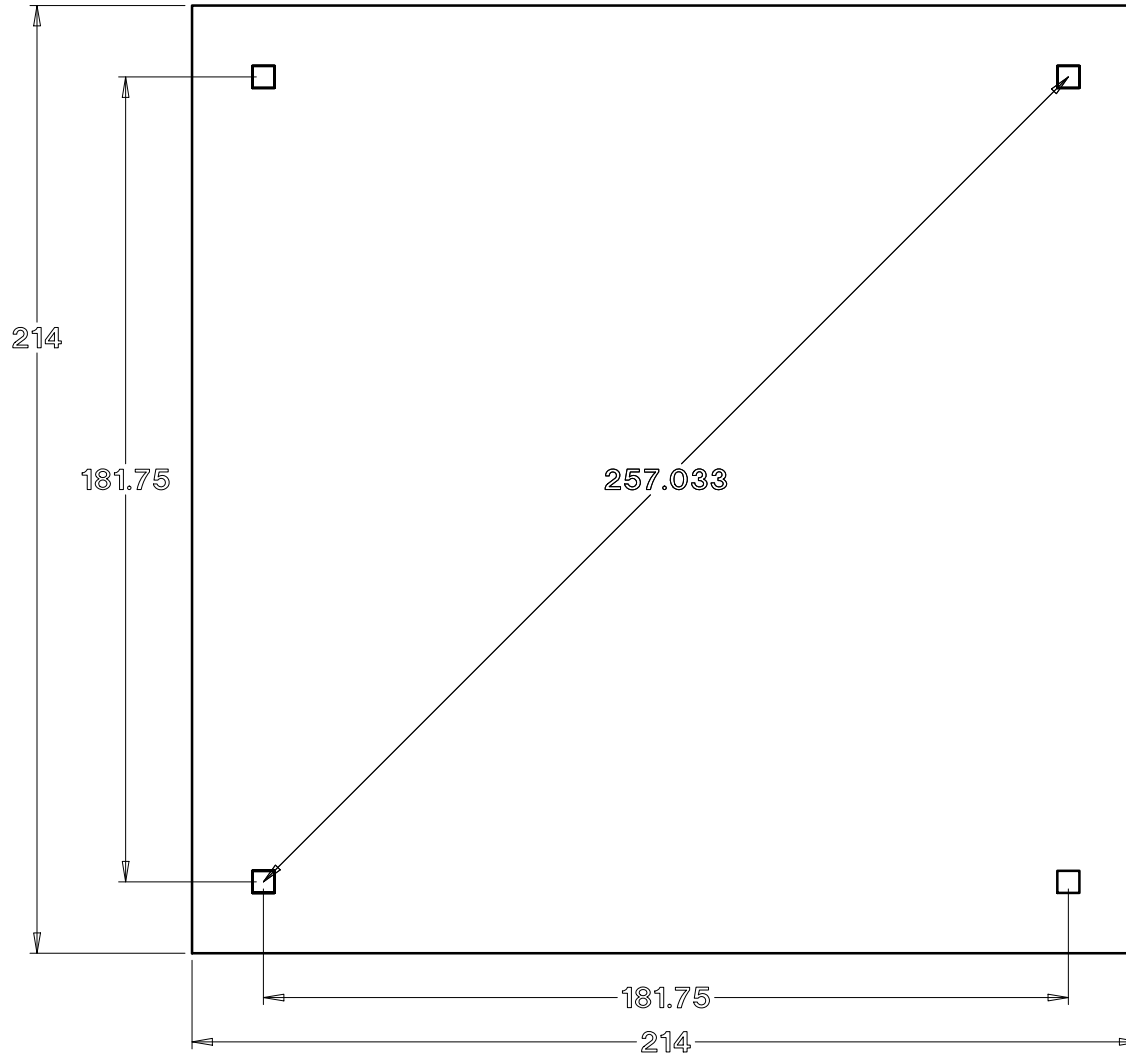

Baldwin Pergolas

16D x 16W Traditional pine pergola