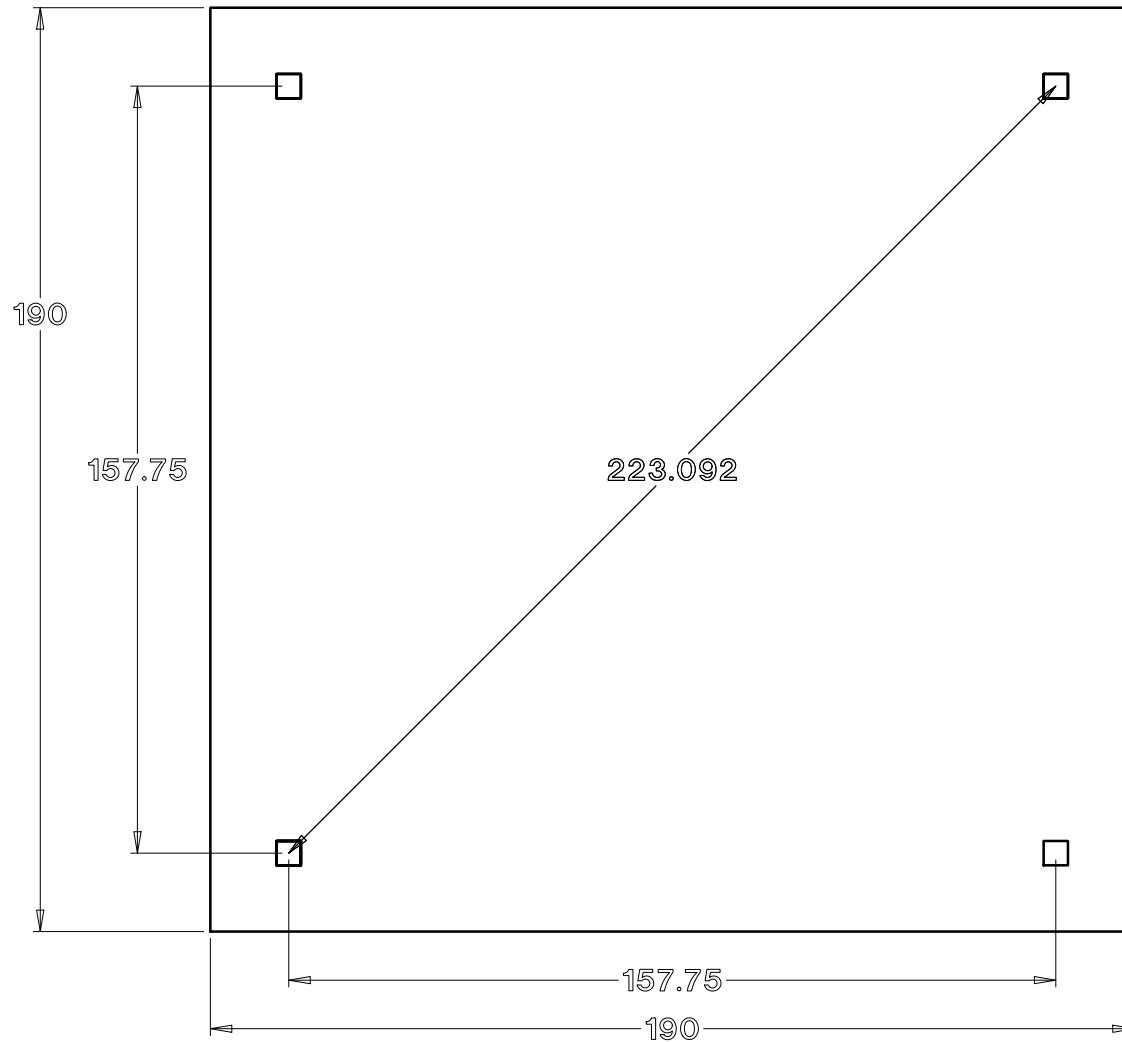

# Baldwin Pergolas

14D x 14W Traditional pine pergola