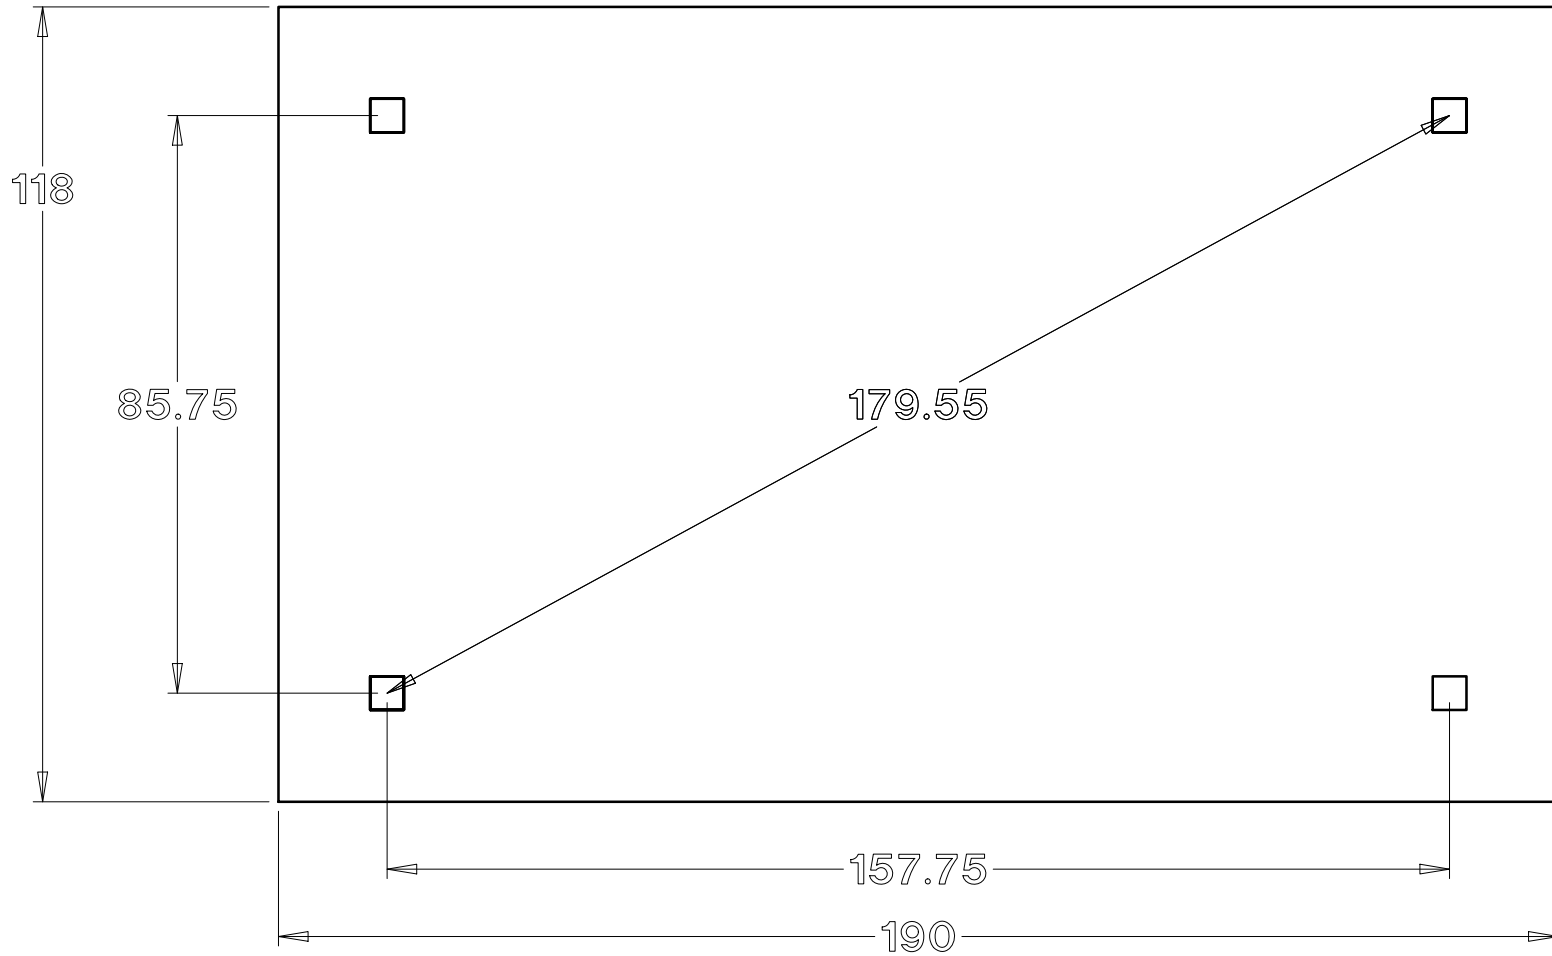

# Baldwin Pergolas

8D x 14W Traditional pine pergola