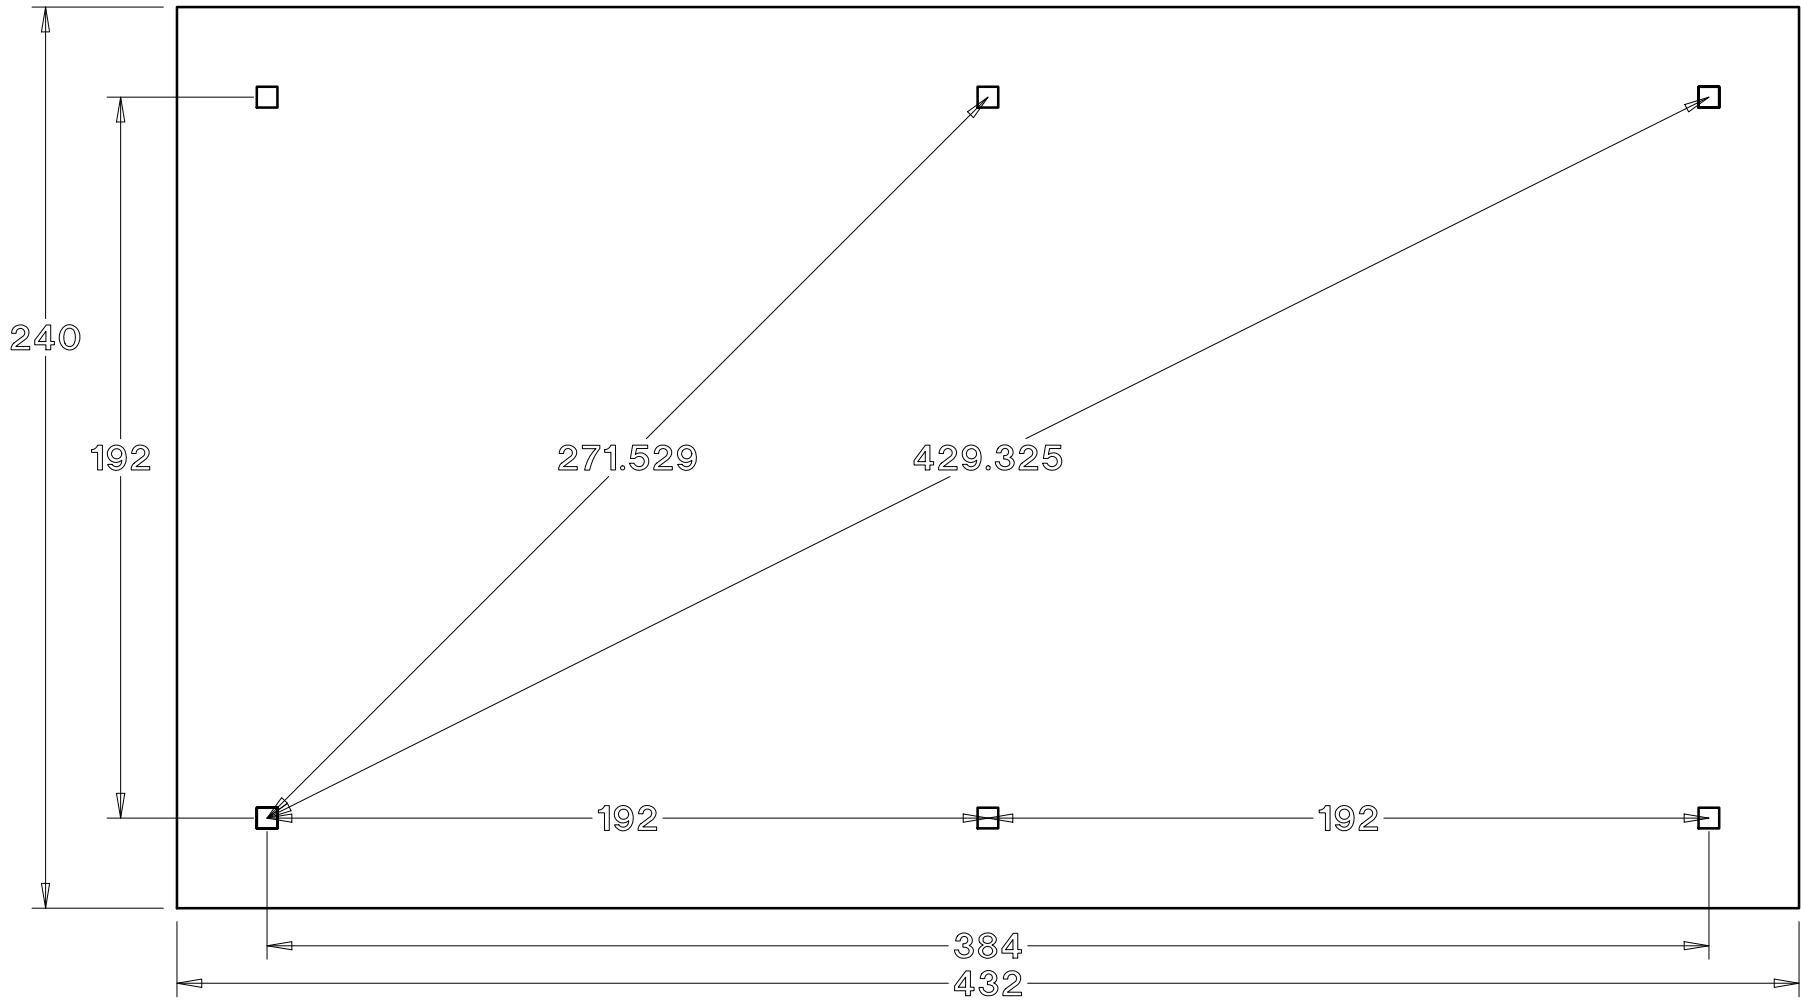

Baldwin Pergolas

20 x 36 Post and beam pergola