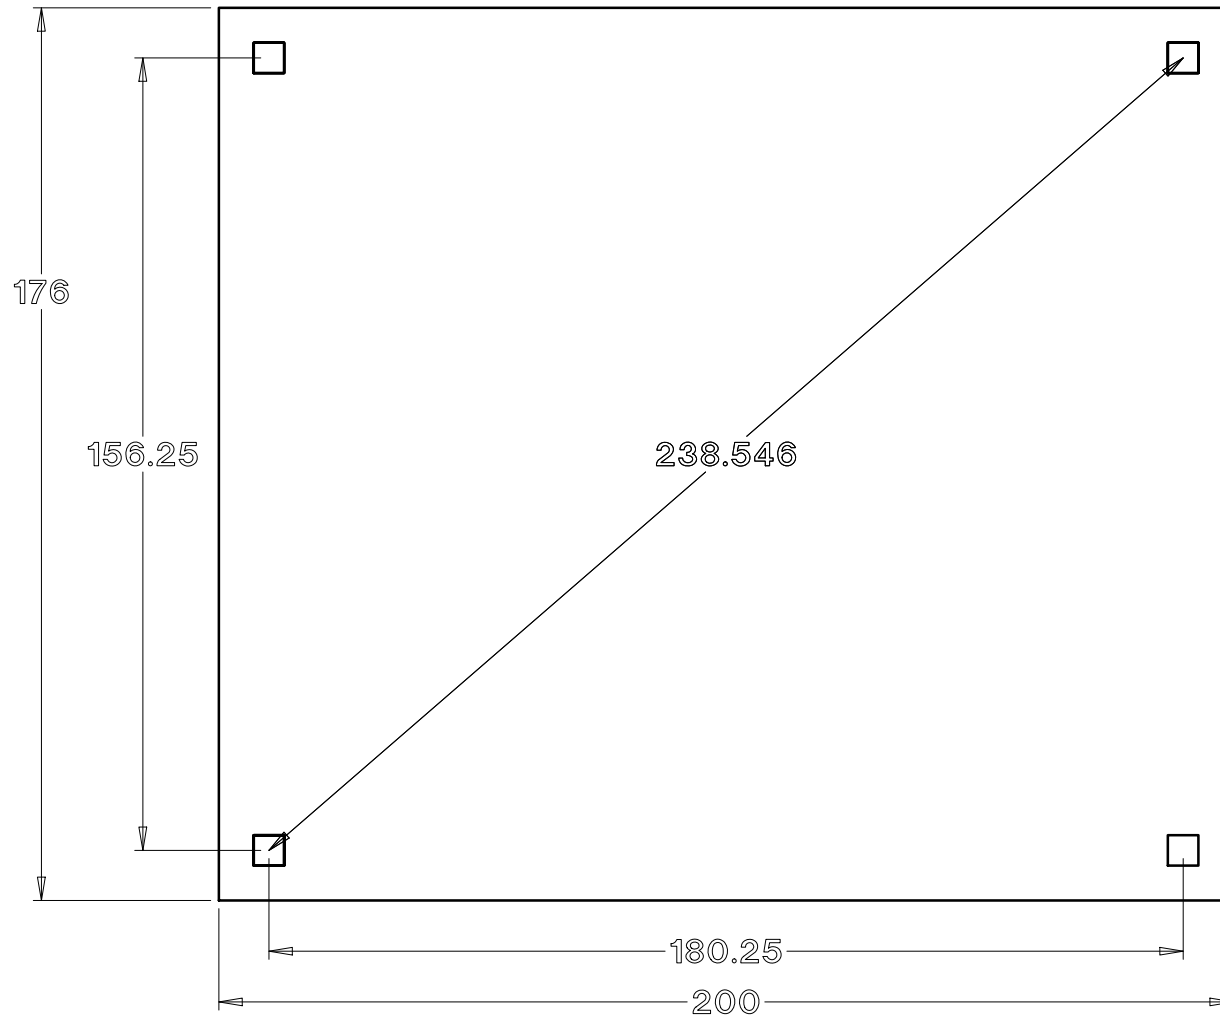

# Baldwin Pergolas

14 x 16 Traditional Pavilion