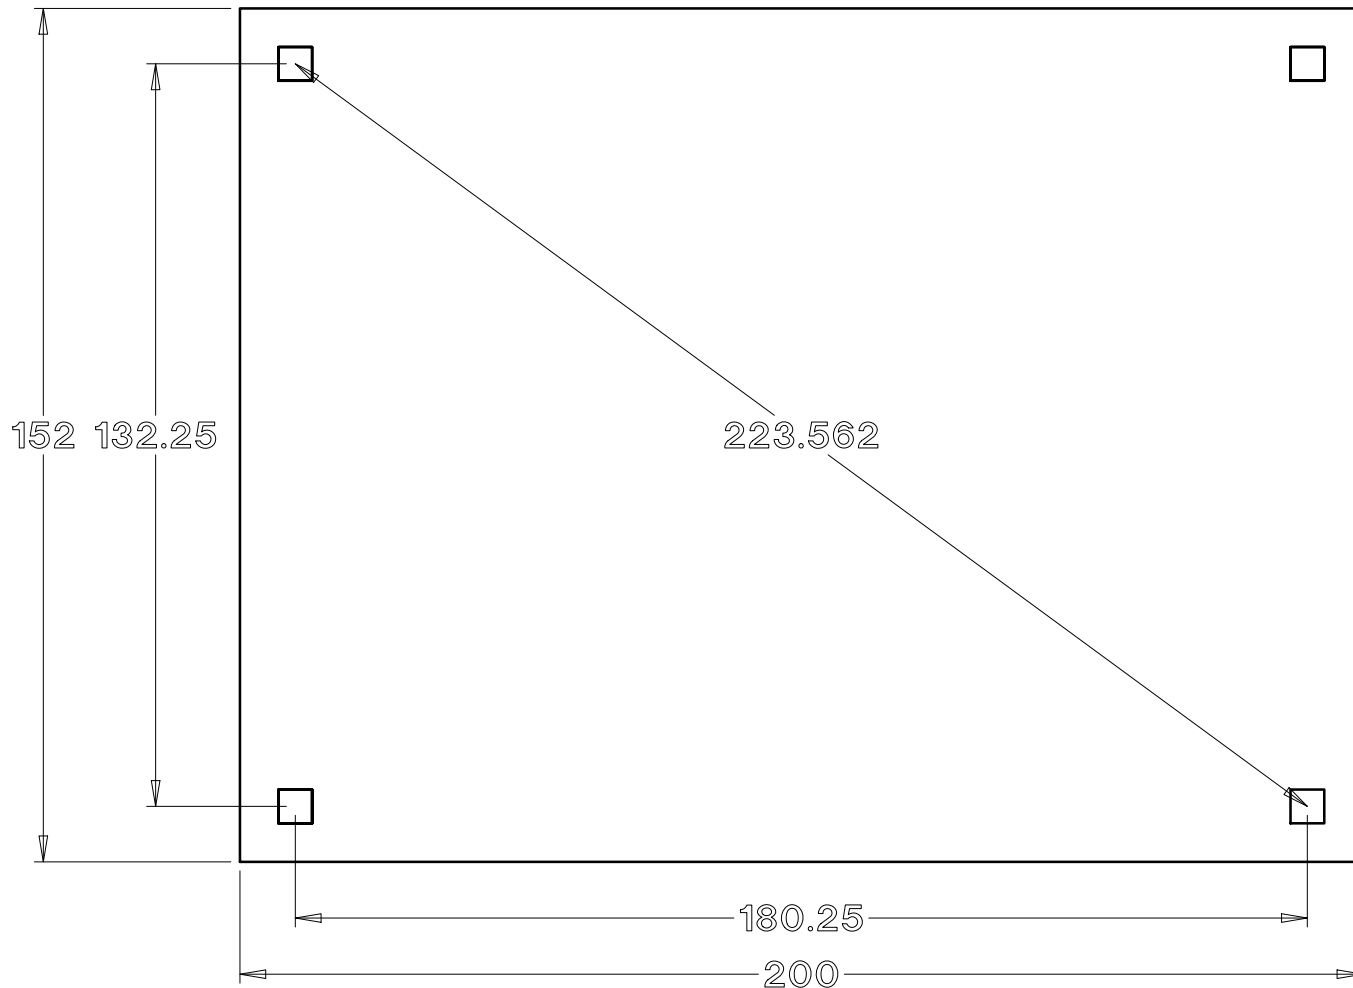

Baldwin Pergolas

12 x 16 Traditional Pavilion