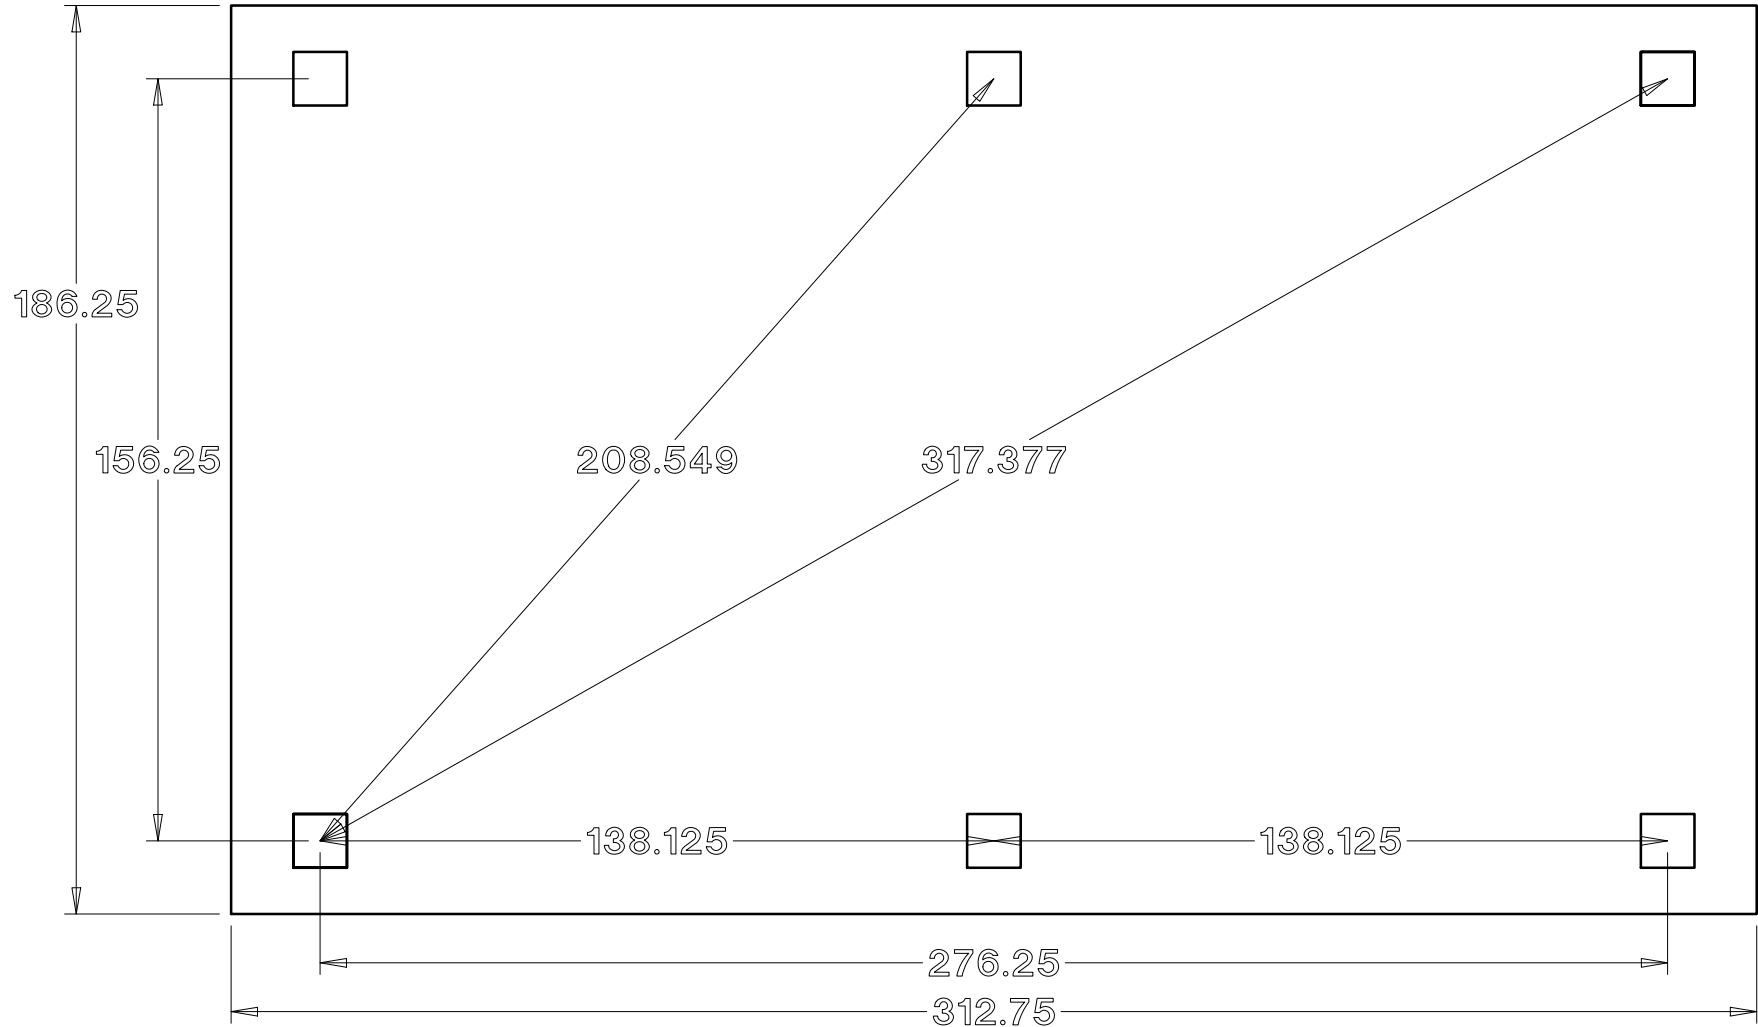

# Baldwin Pergolas

14 x 24 Gable Pavilion