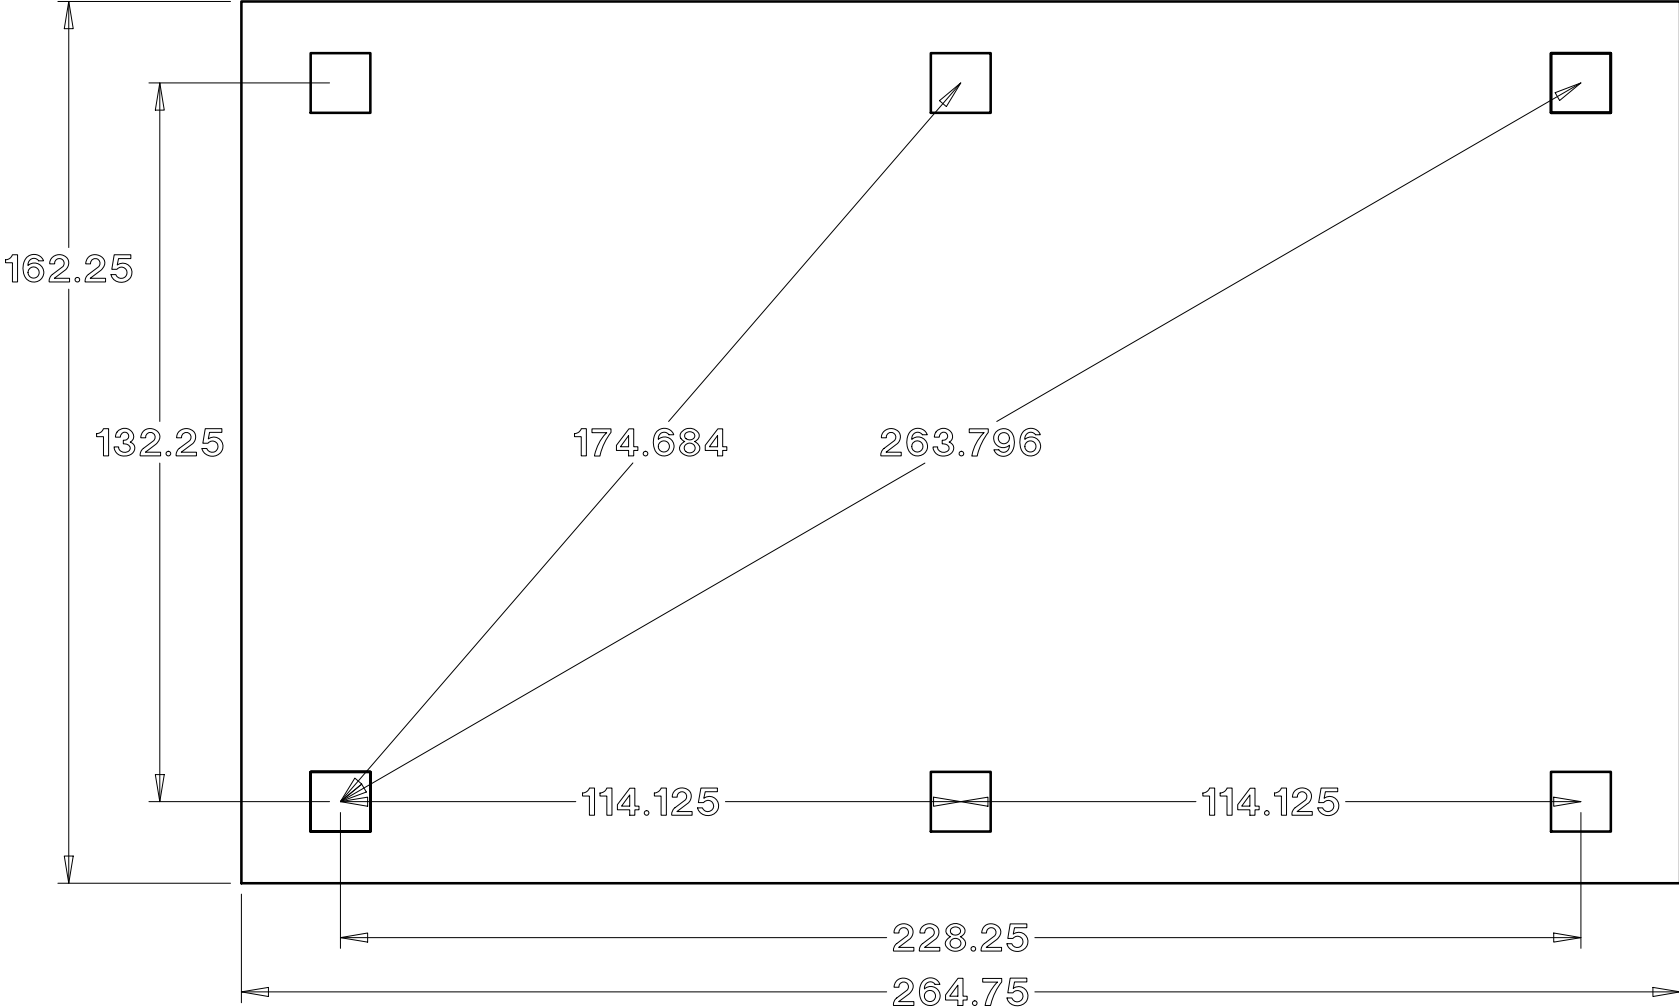

# Baldwin Pergolas

12 x 20 Gable Pavilion