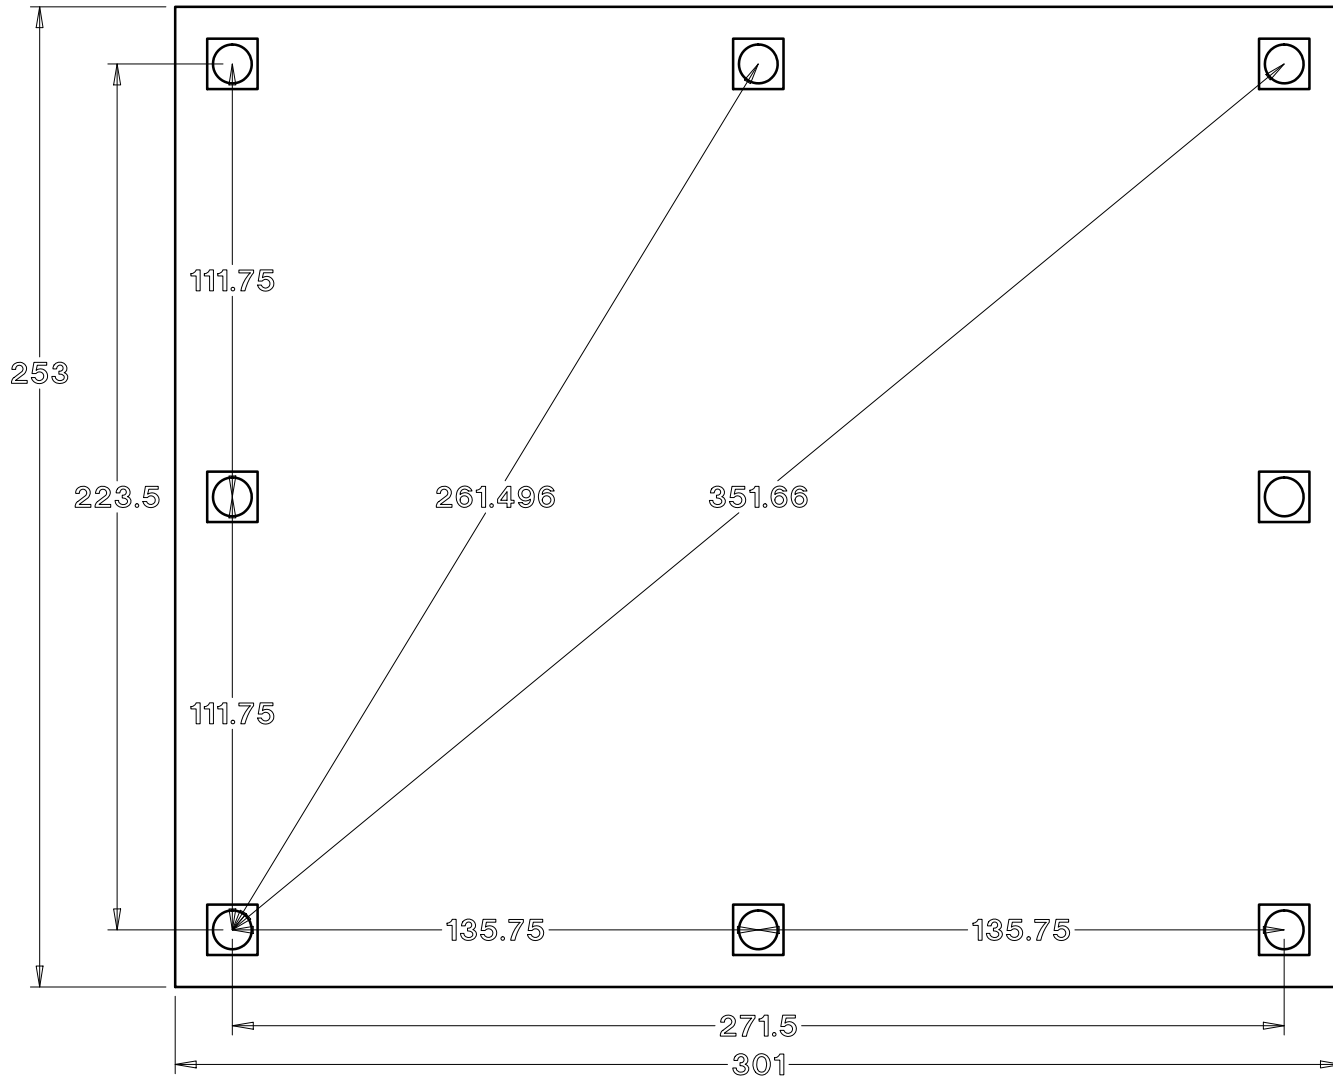

# Baldwin Pergolas

20 x 24 Arched Pavilion