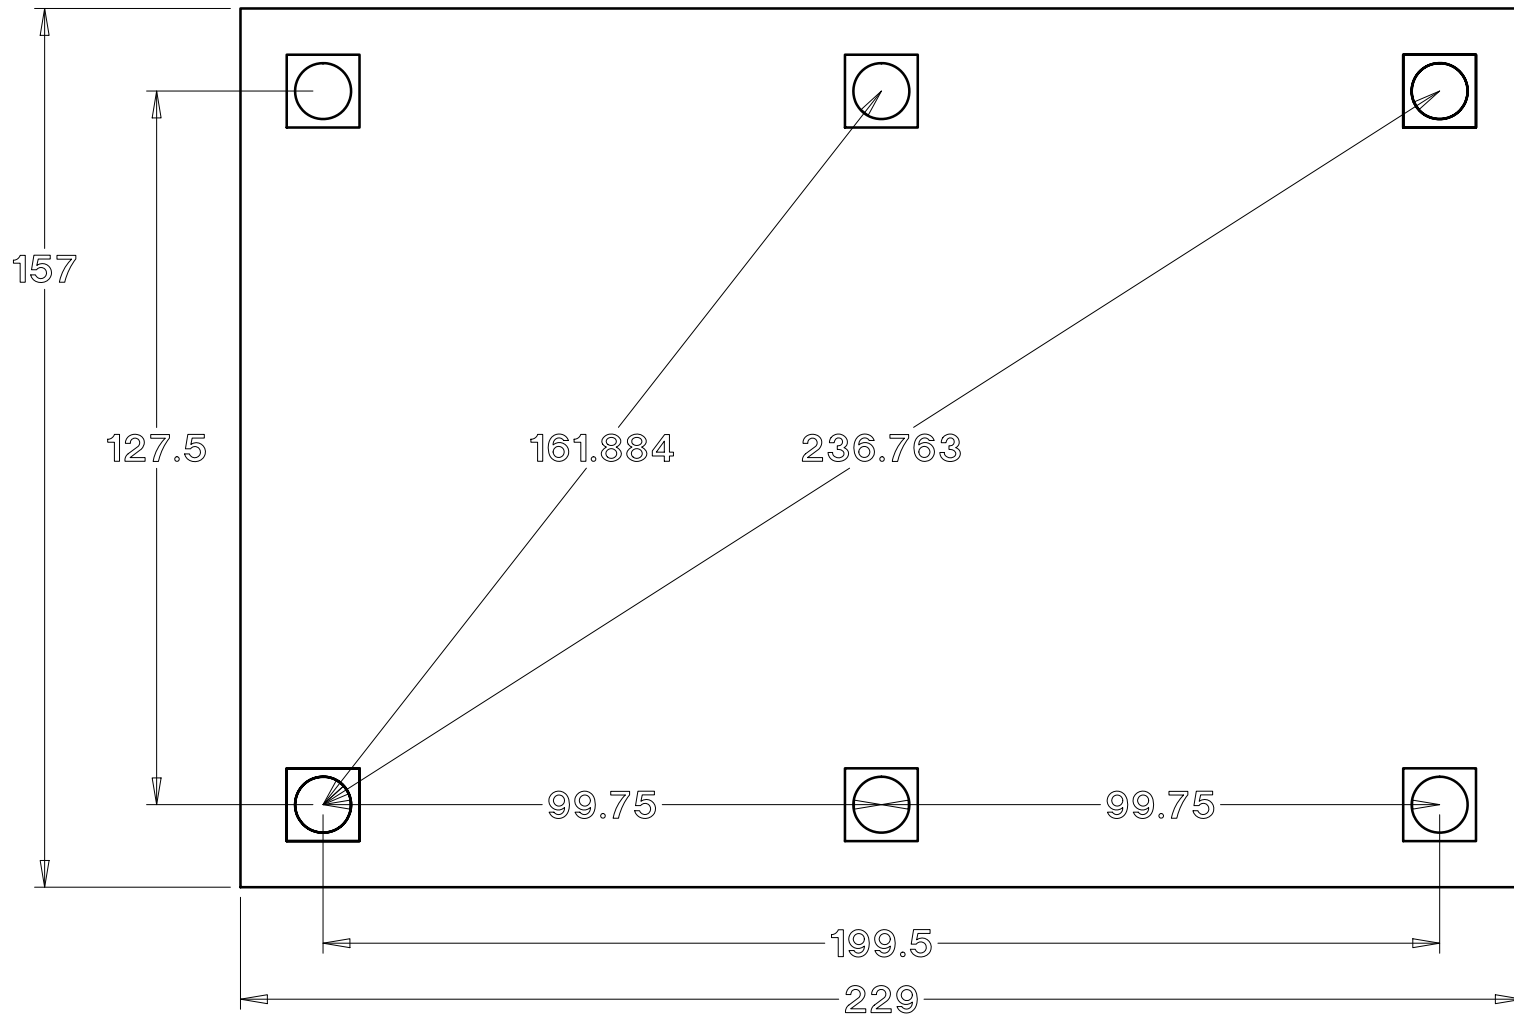

Baldwin Pergolas

12 x 18 Arched Pavilion