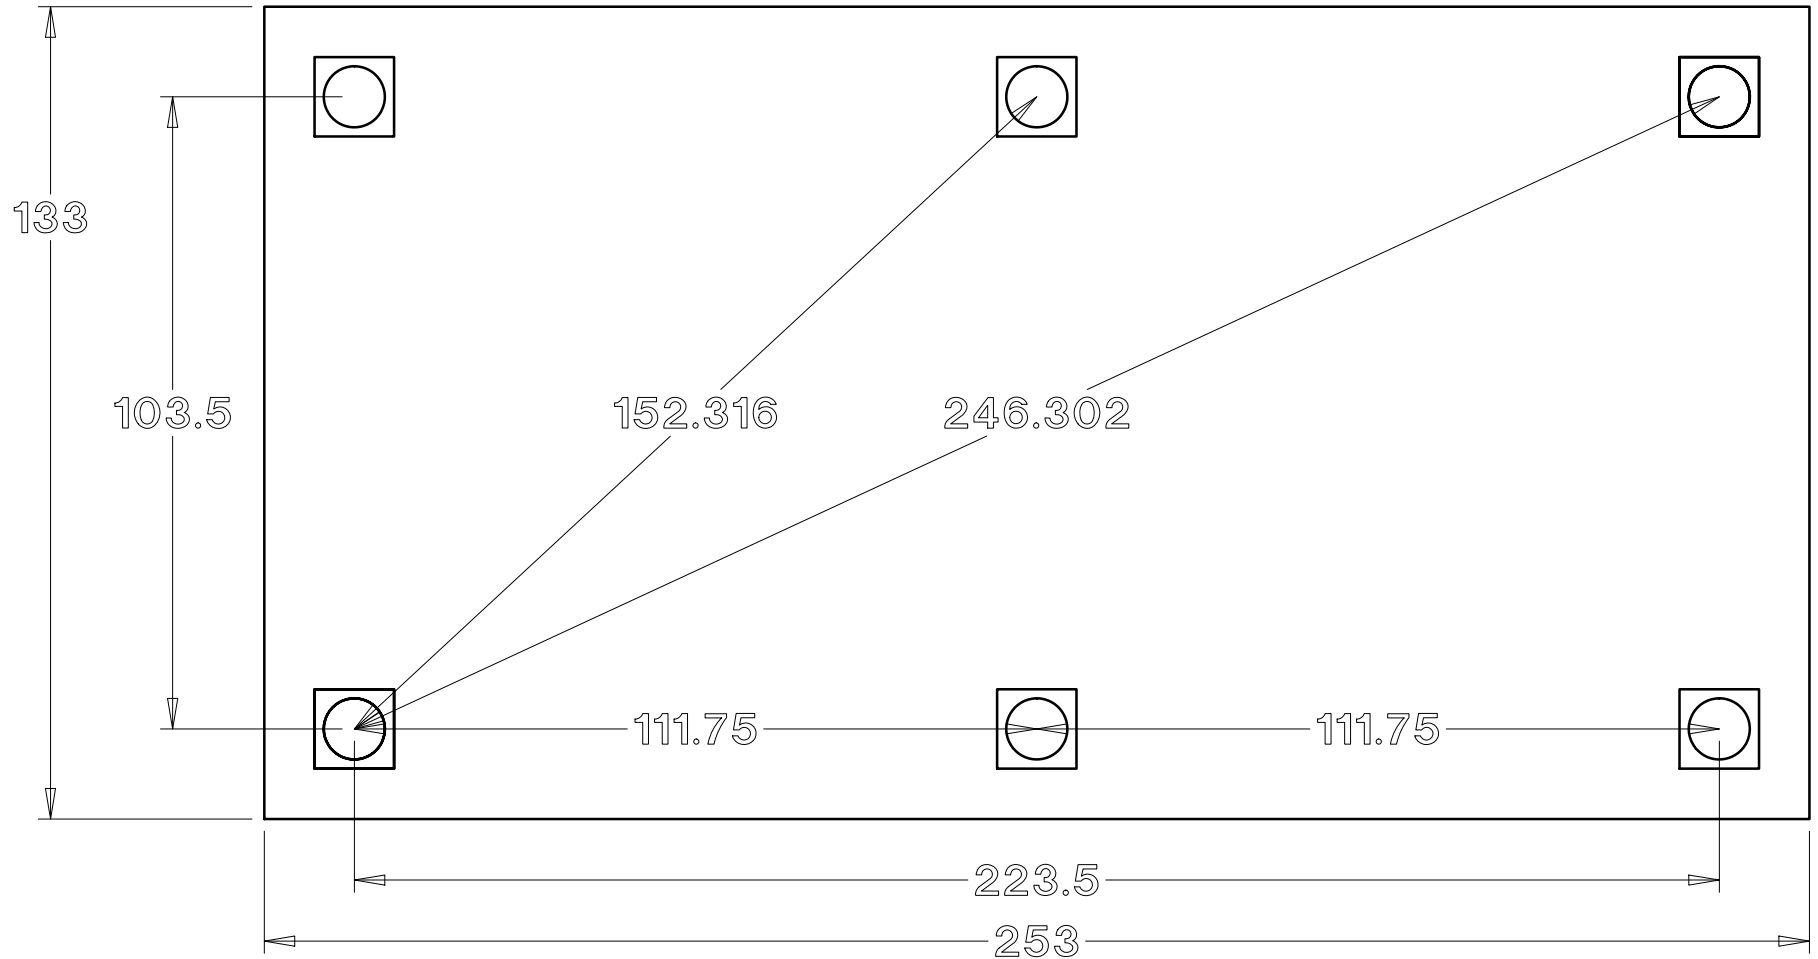

Baldwin Pergolas

10 x 20 Arched Pavilion