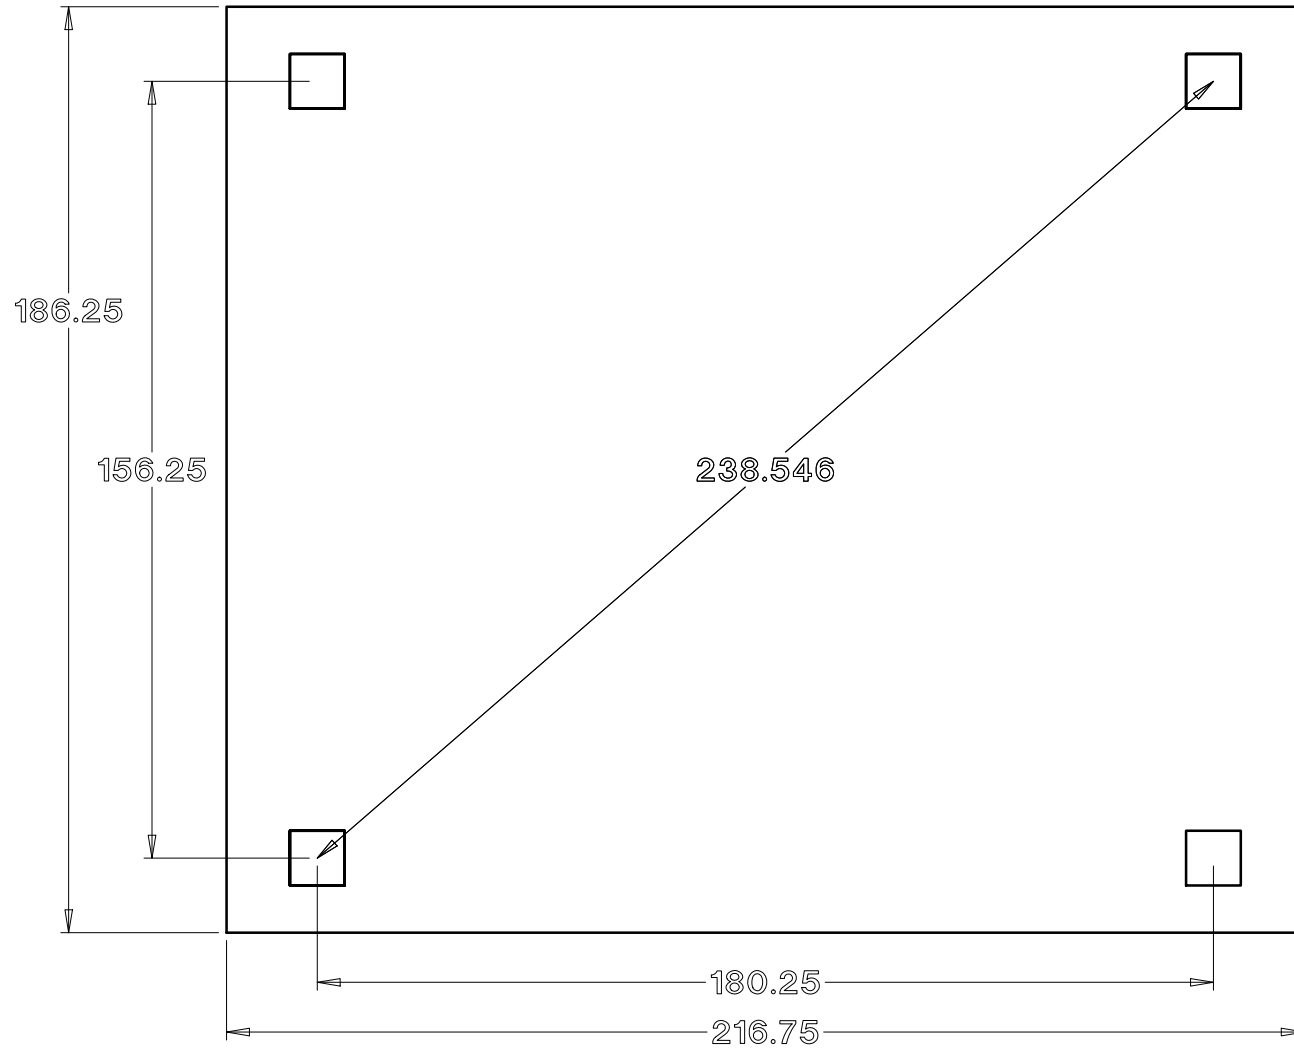

Baldwin Pergolas

14 x 16 Gable Pavilion