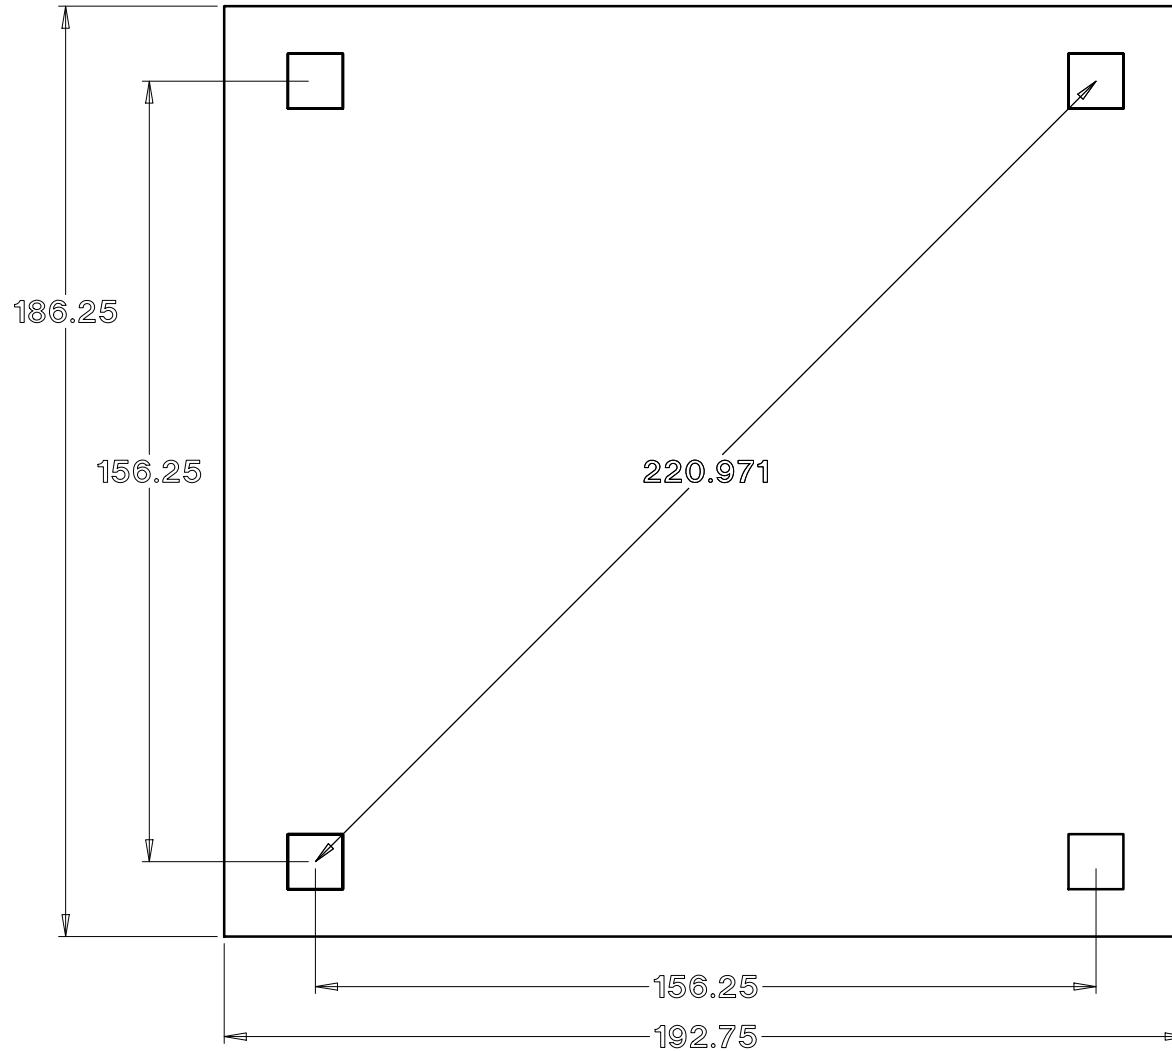

Baldwin Pergolas

14 x 14 Gable Pavilion