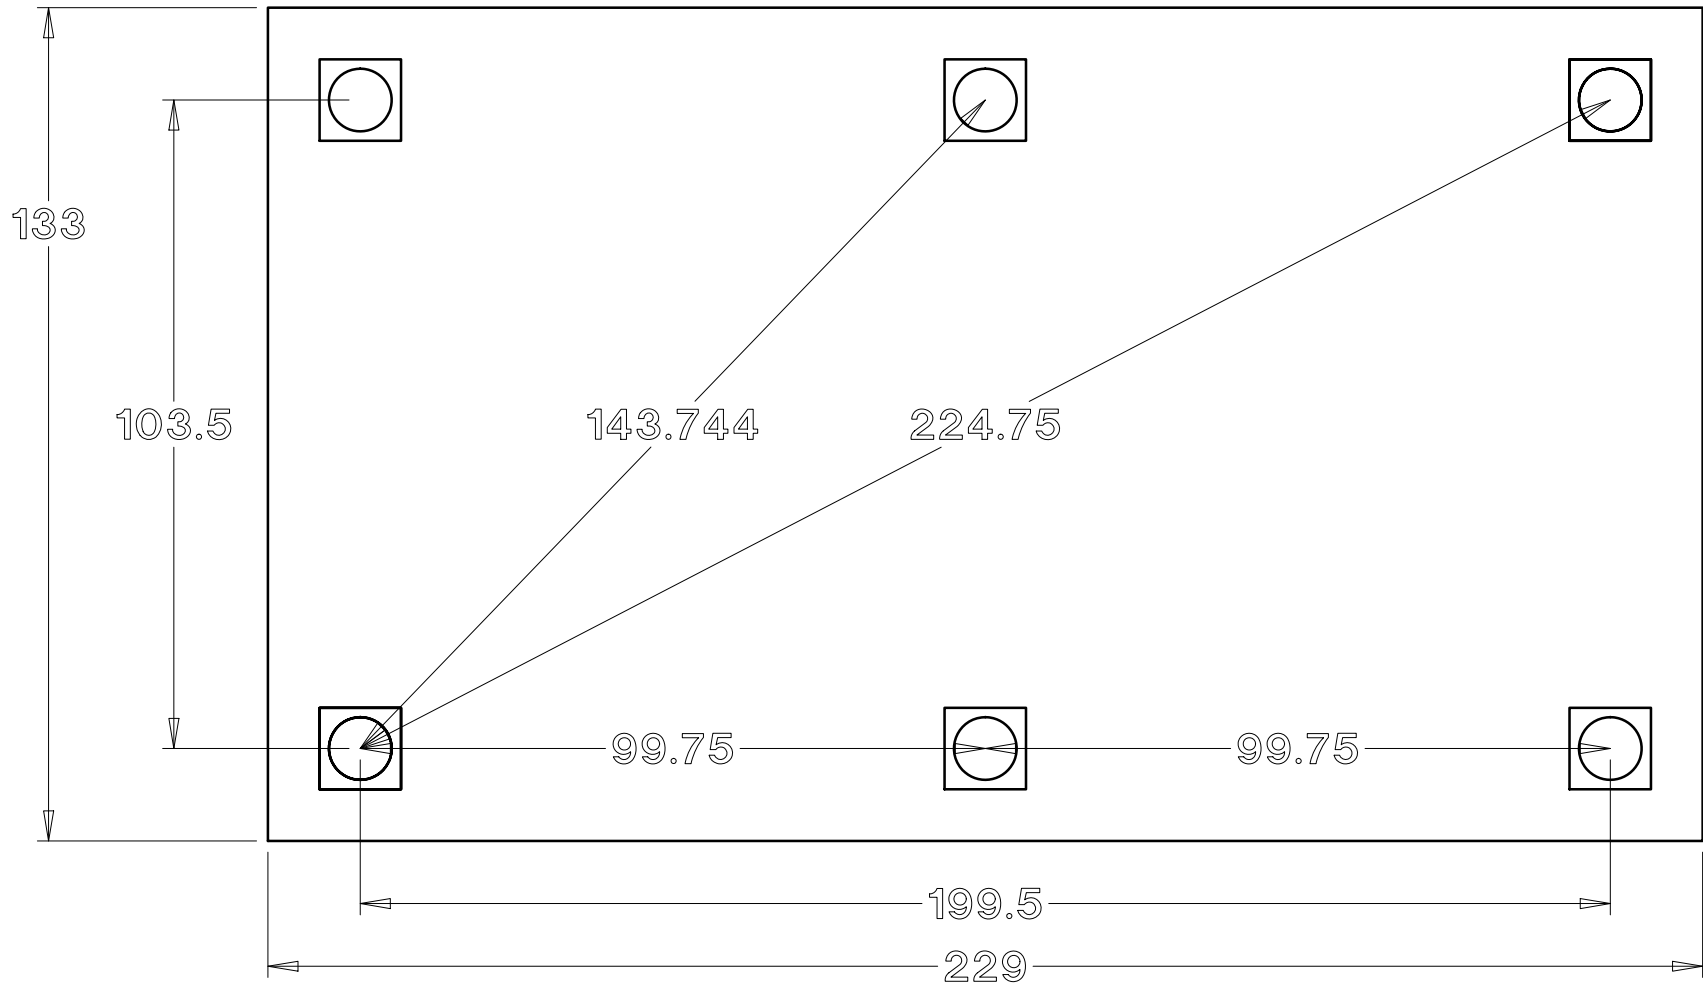

# Baldwin Pergolas

10 x 18 Arched Pavilion