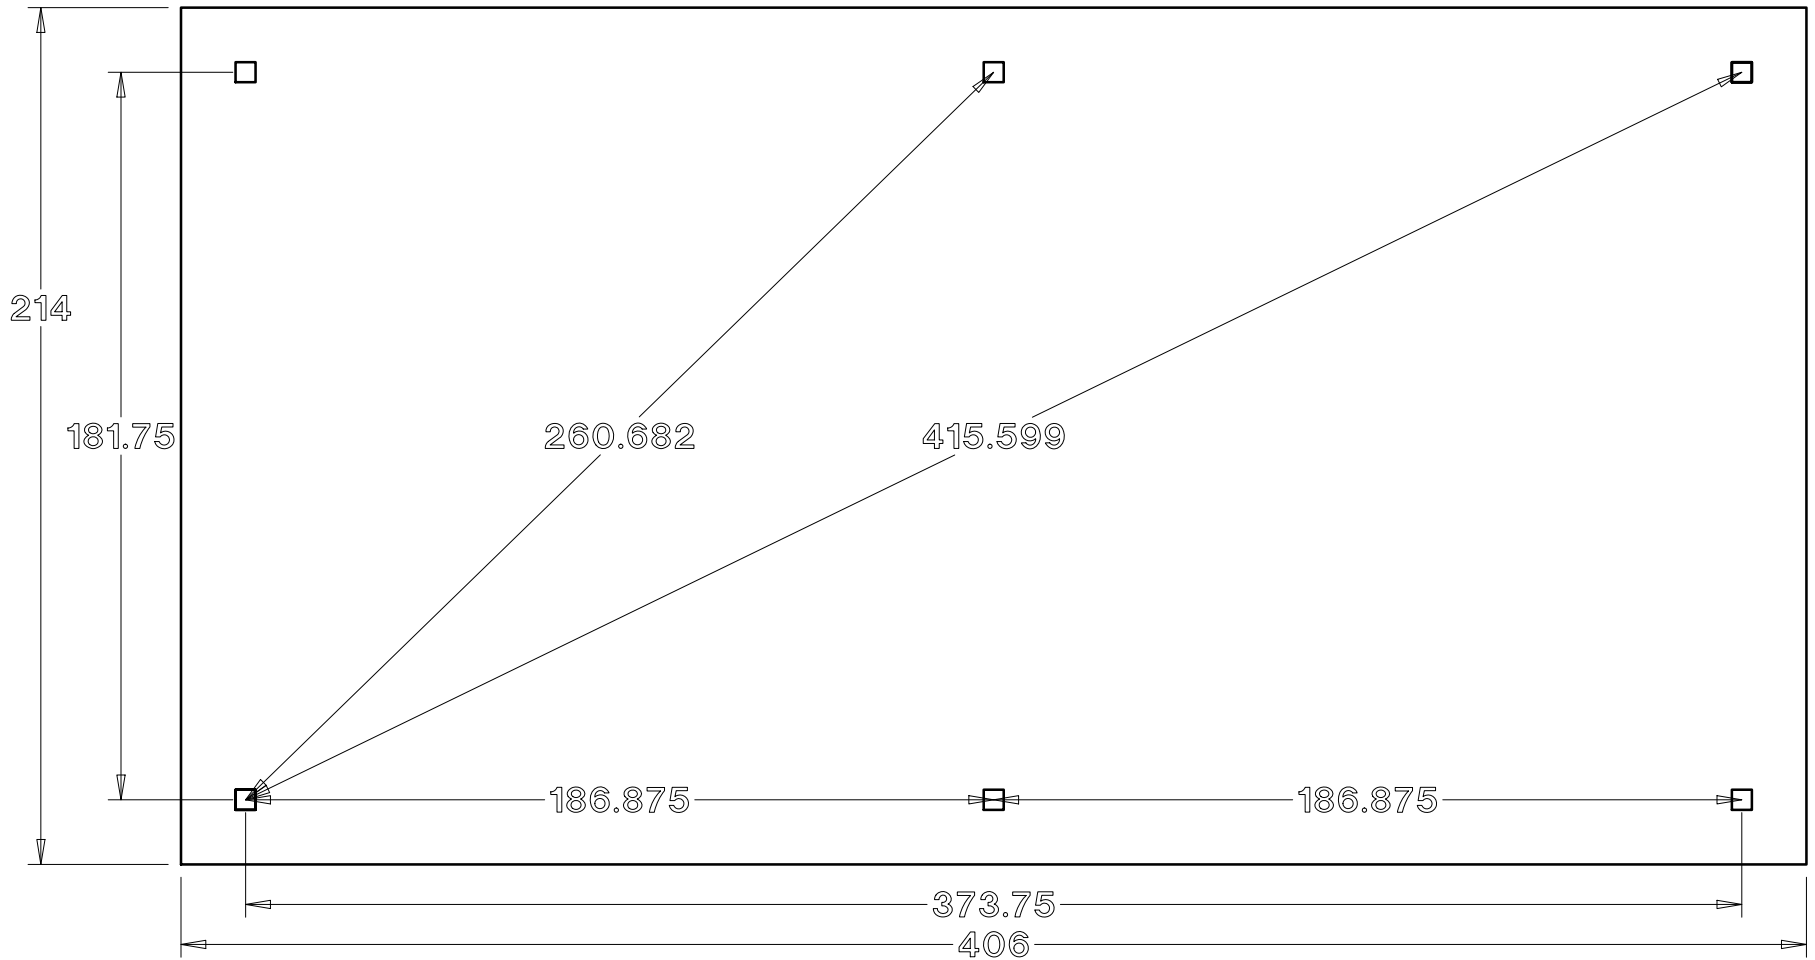

Baldwin Pergolas

16D x 32W Traditional pine pergola