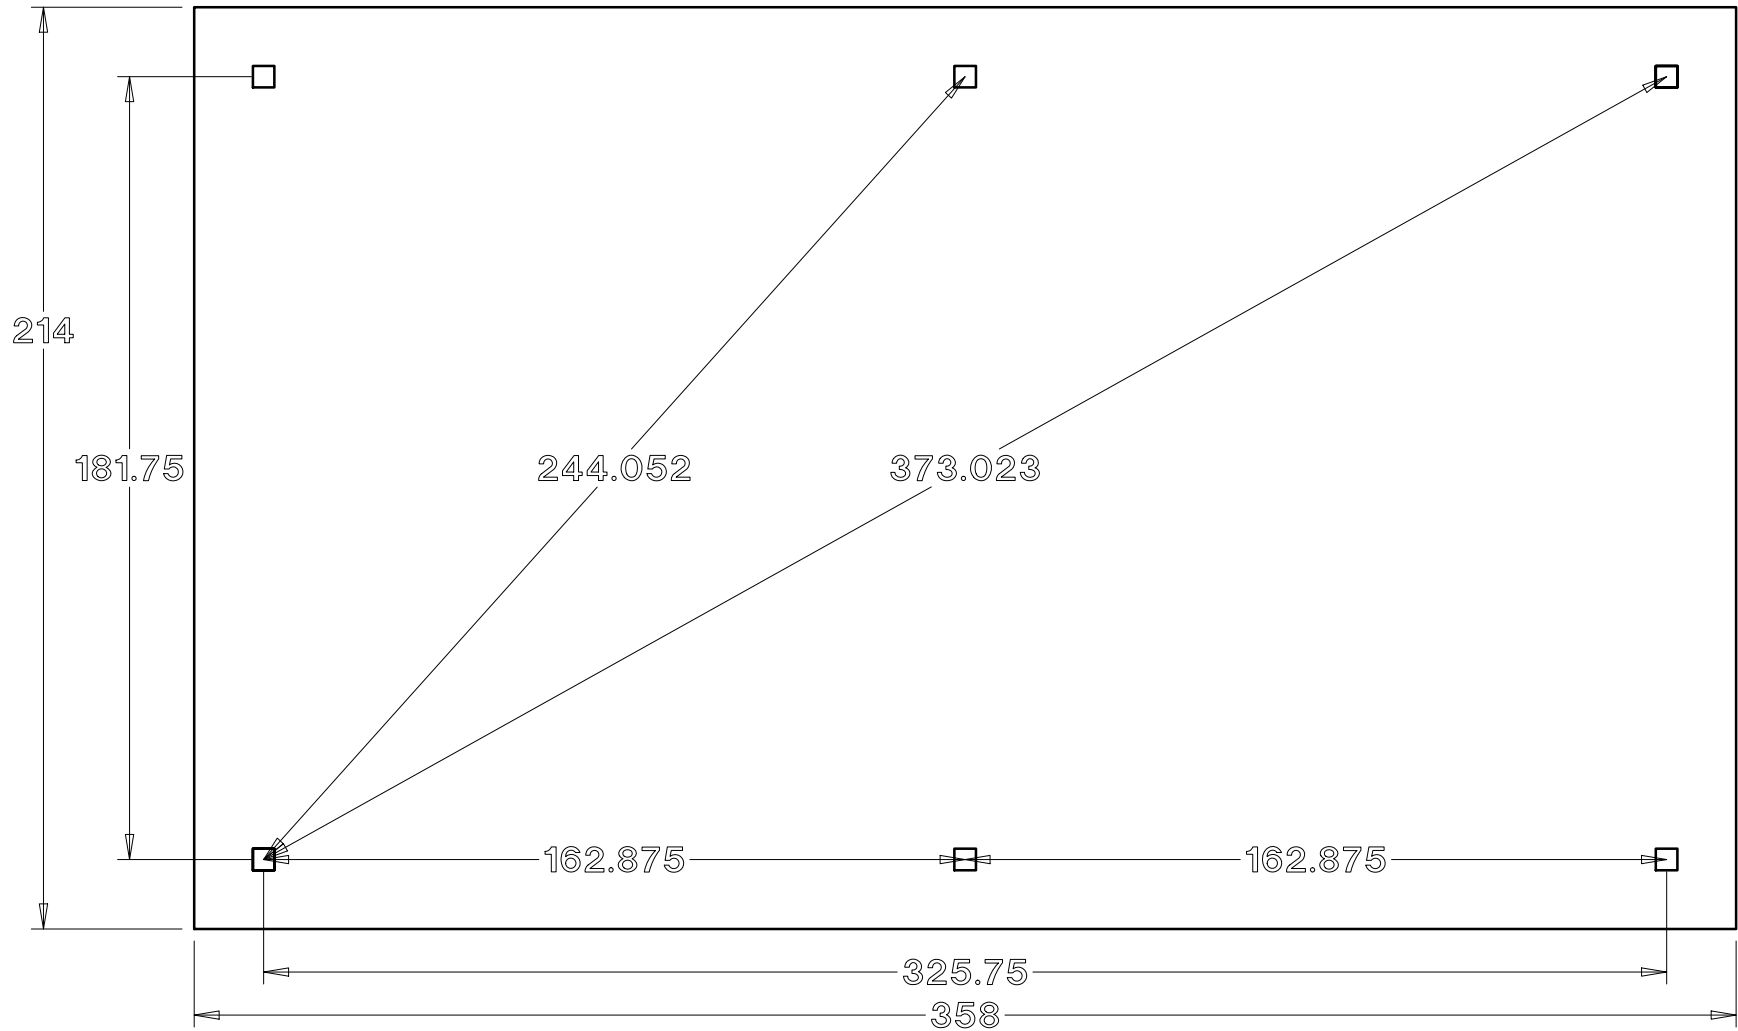

Baldwin Pergolas

16D x 28W Traditional pine pergola