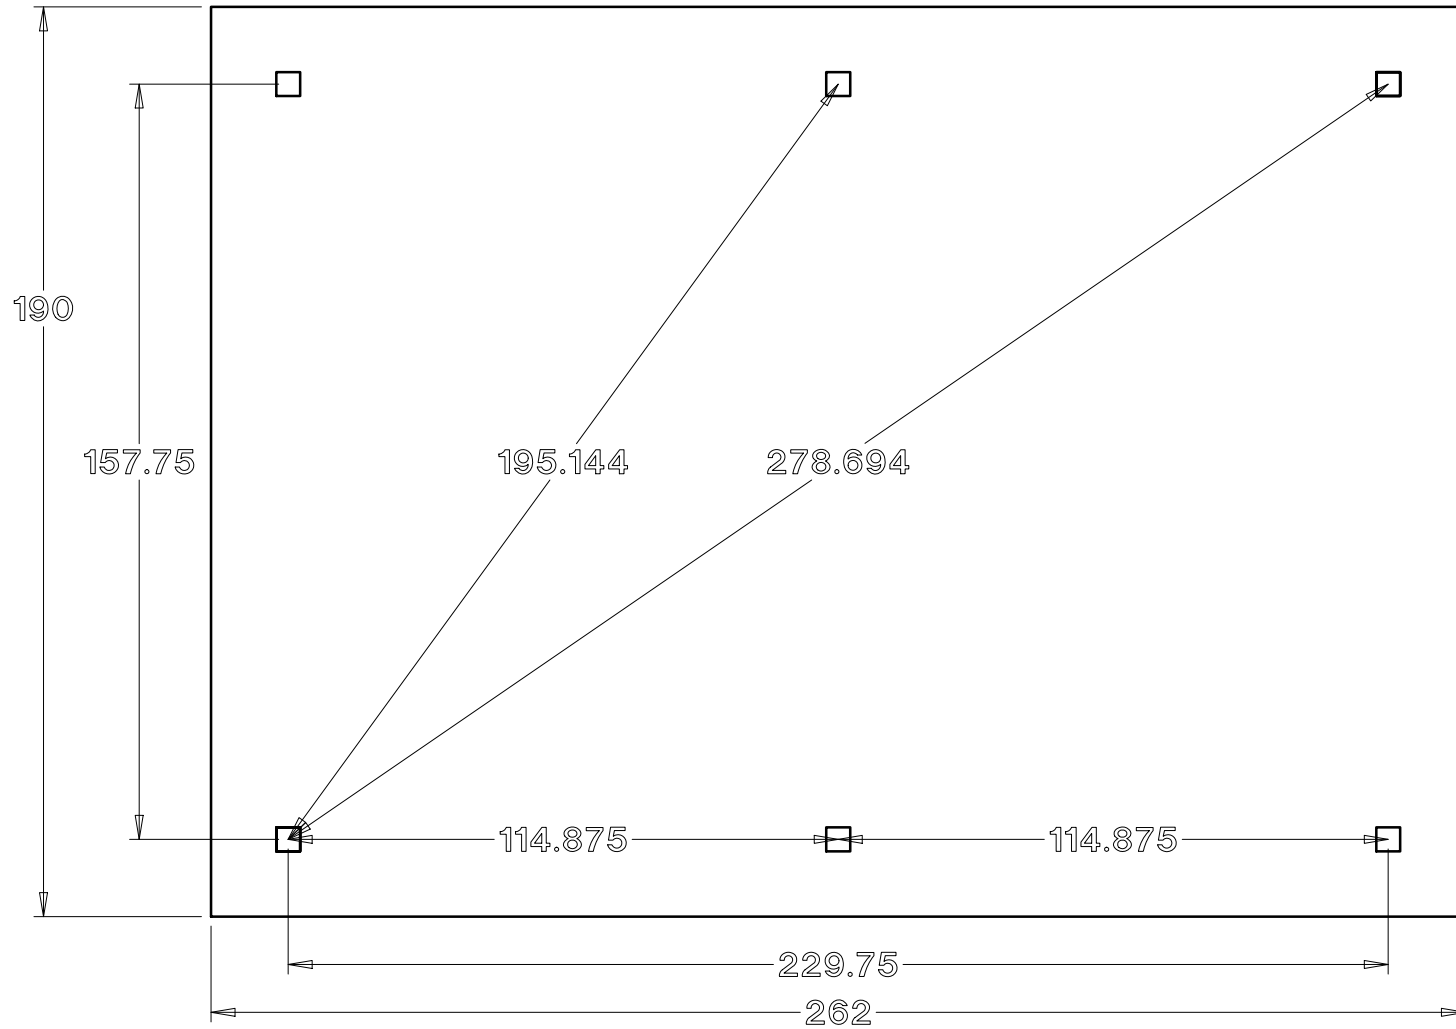

Baldwin Pergolas

14D x 20W Traditional pine pergola