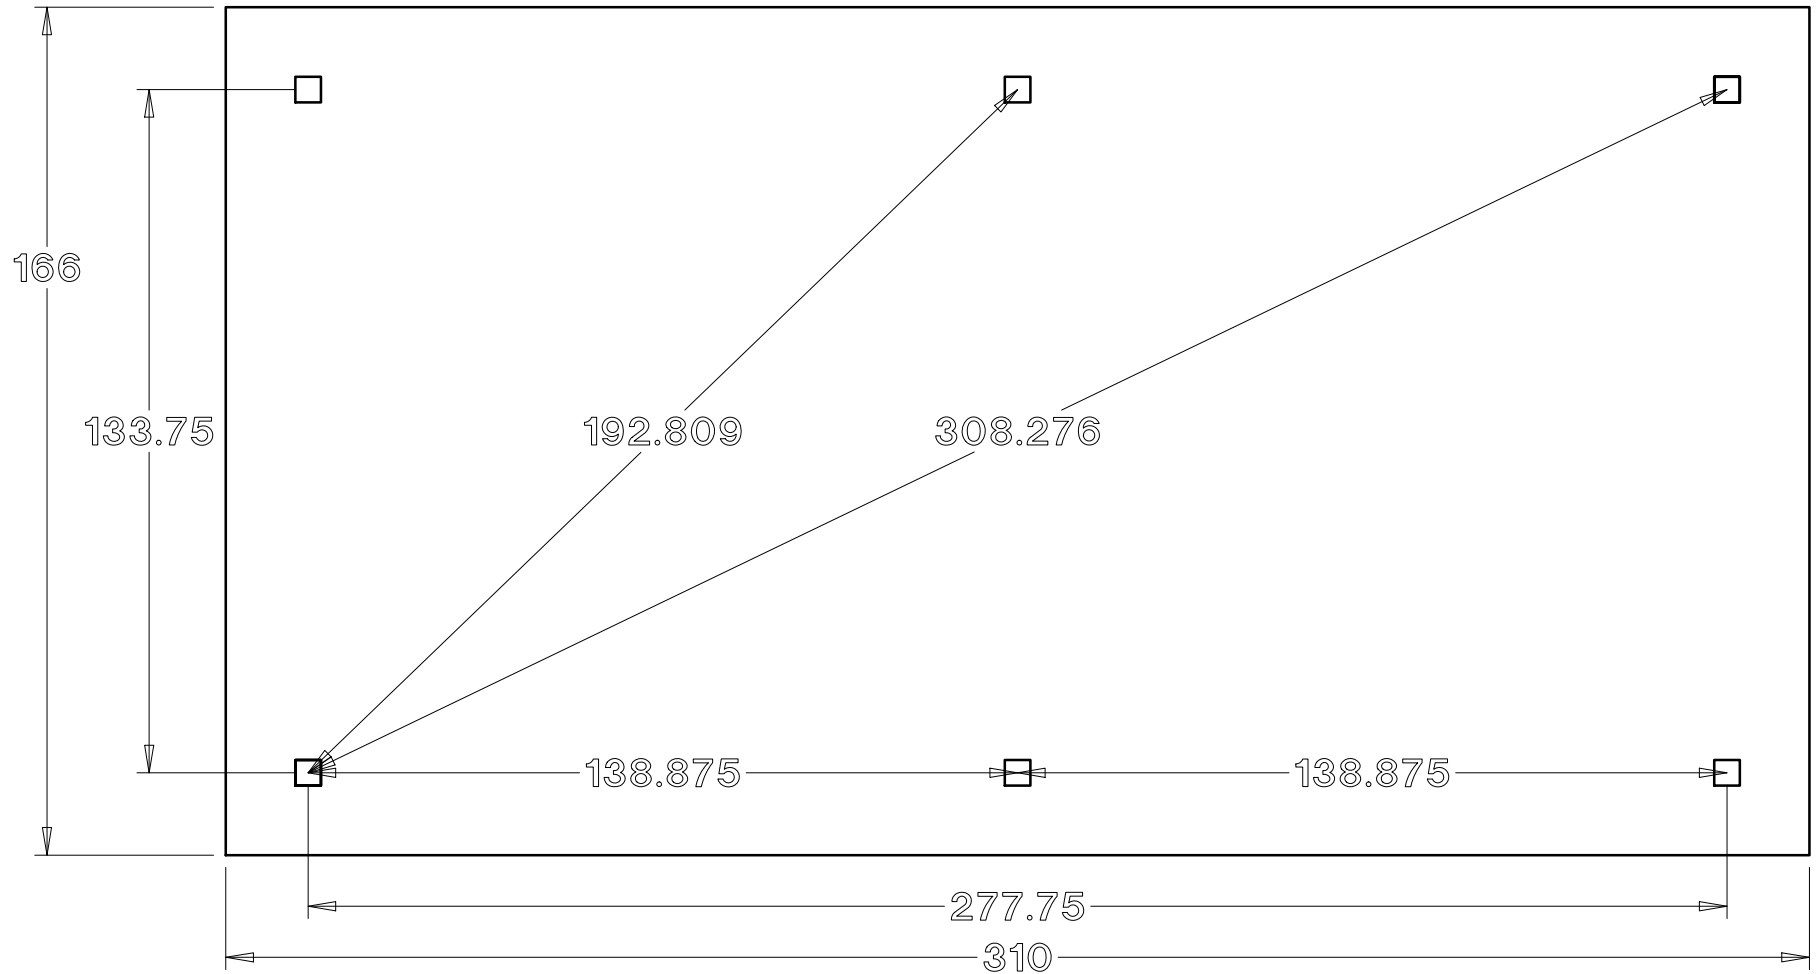

Baldwin Pergolas

12D x 24W Traditional pine pergola