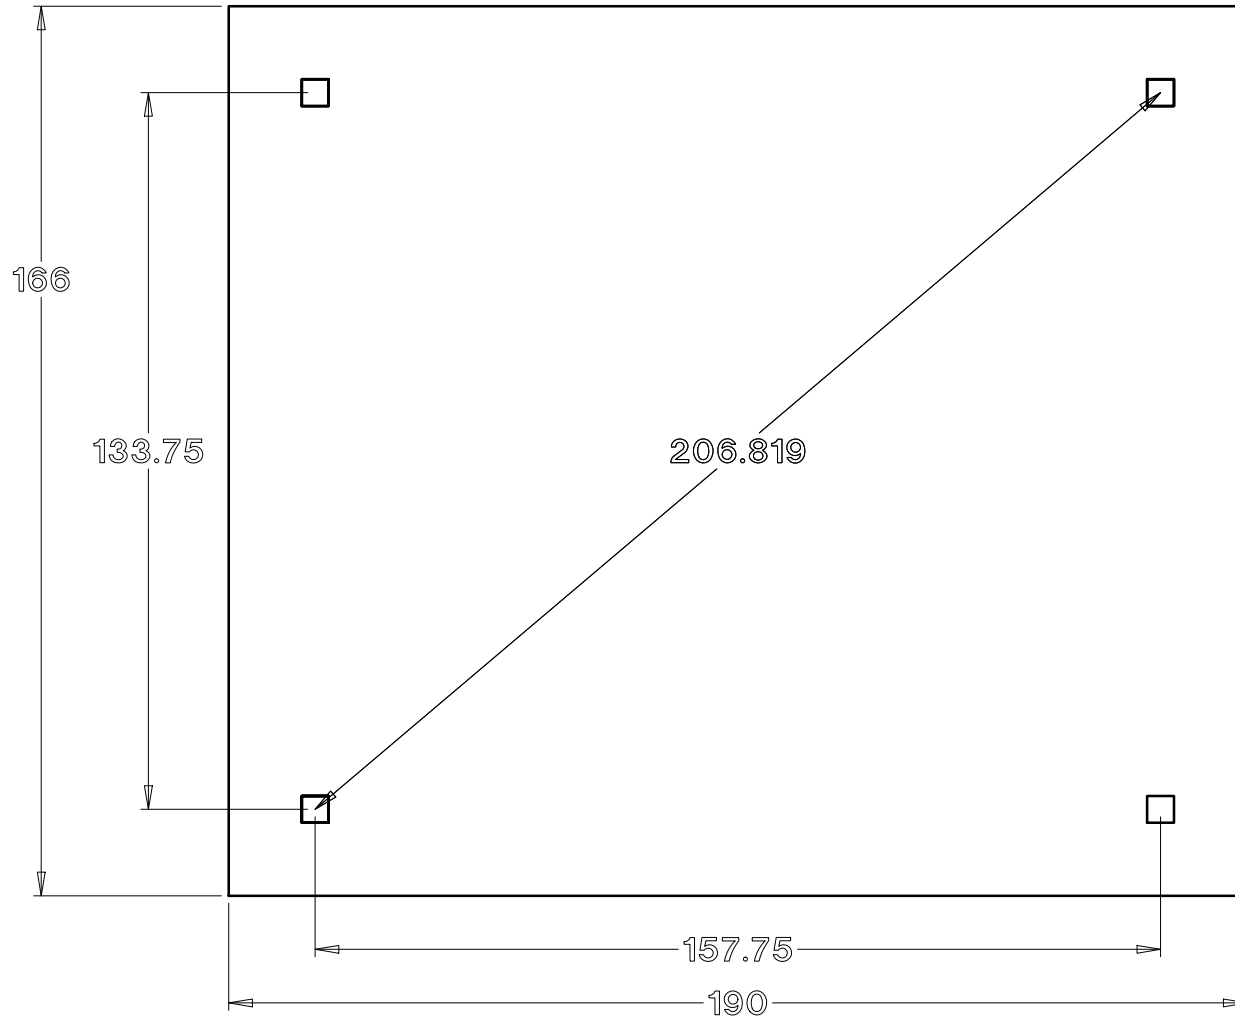

Baldwin Pergolas

12D x 14W Traditional pine pergola