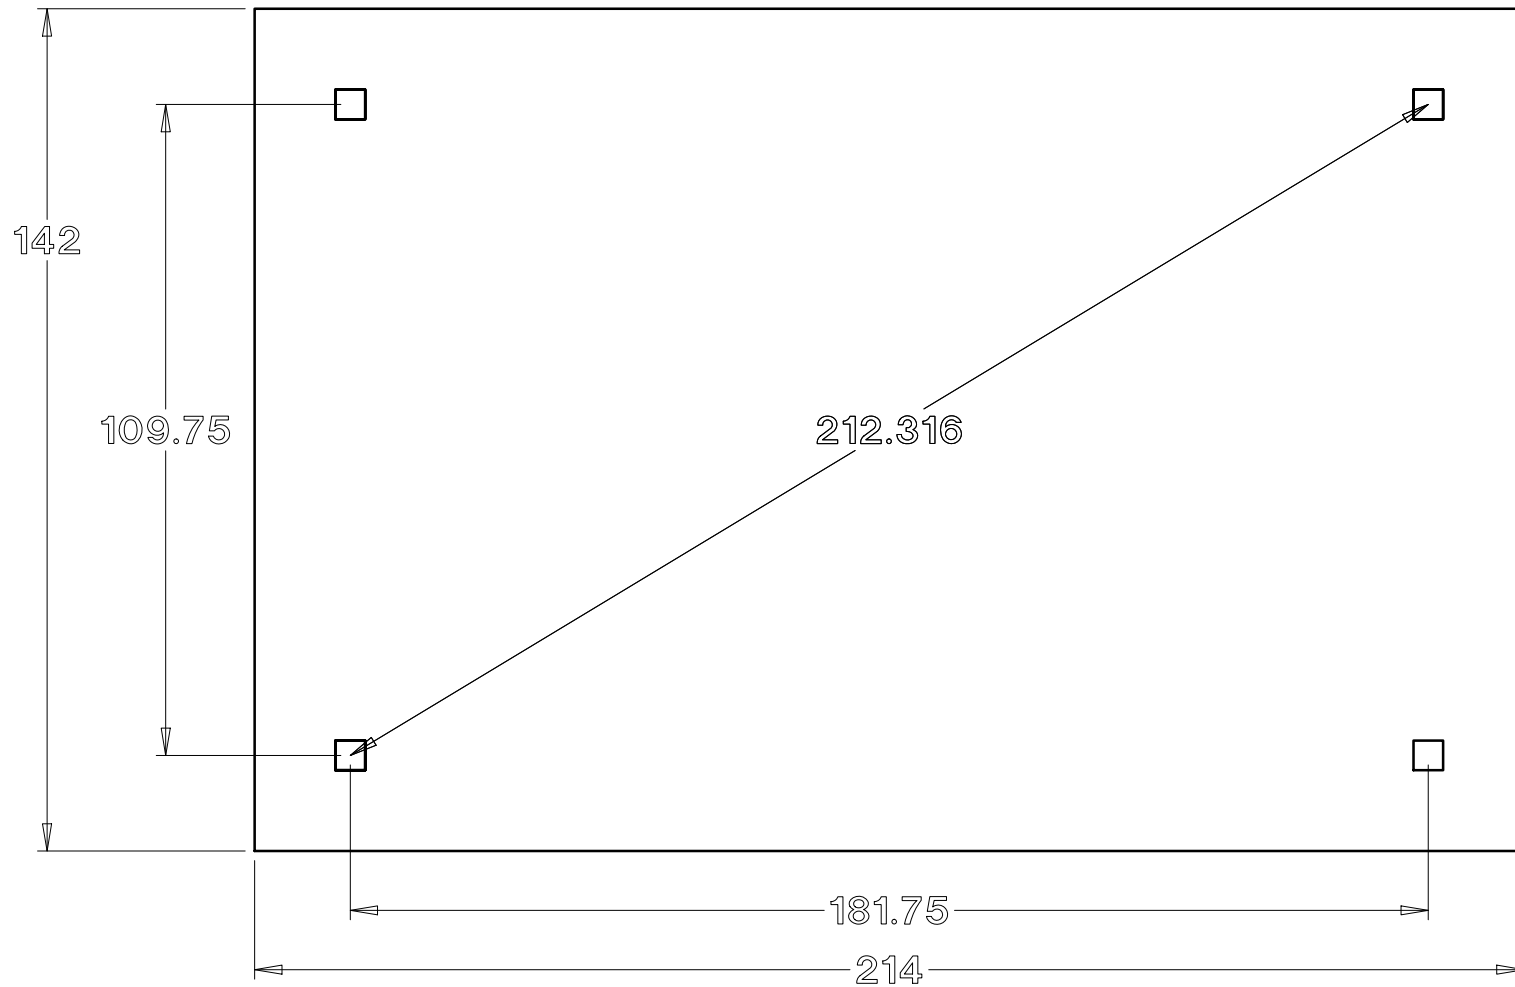

Baldwin Pergolas

10D x 16W Traditional pine pergola