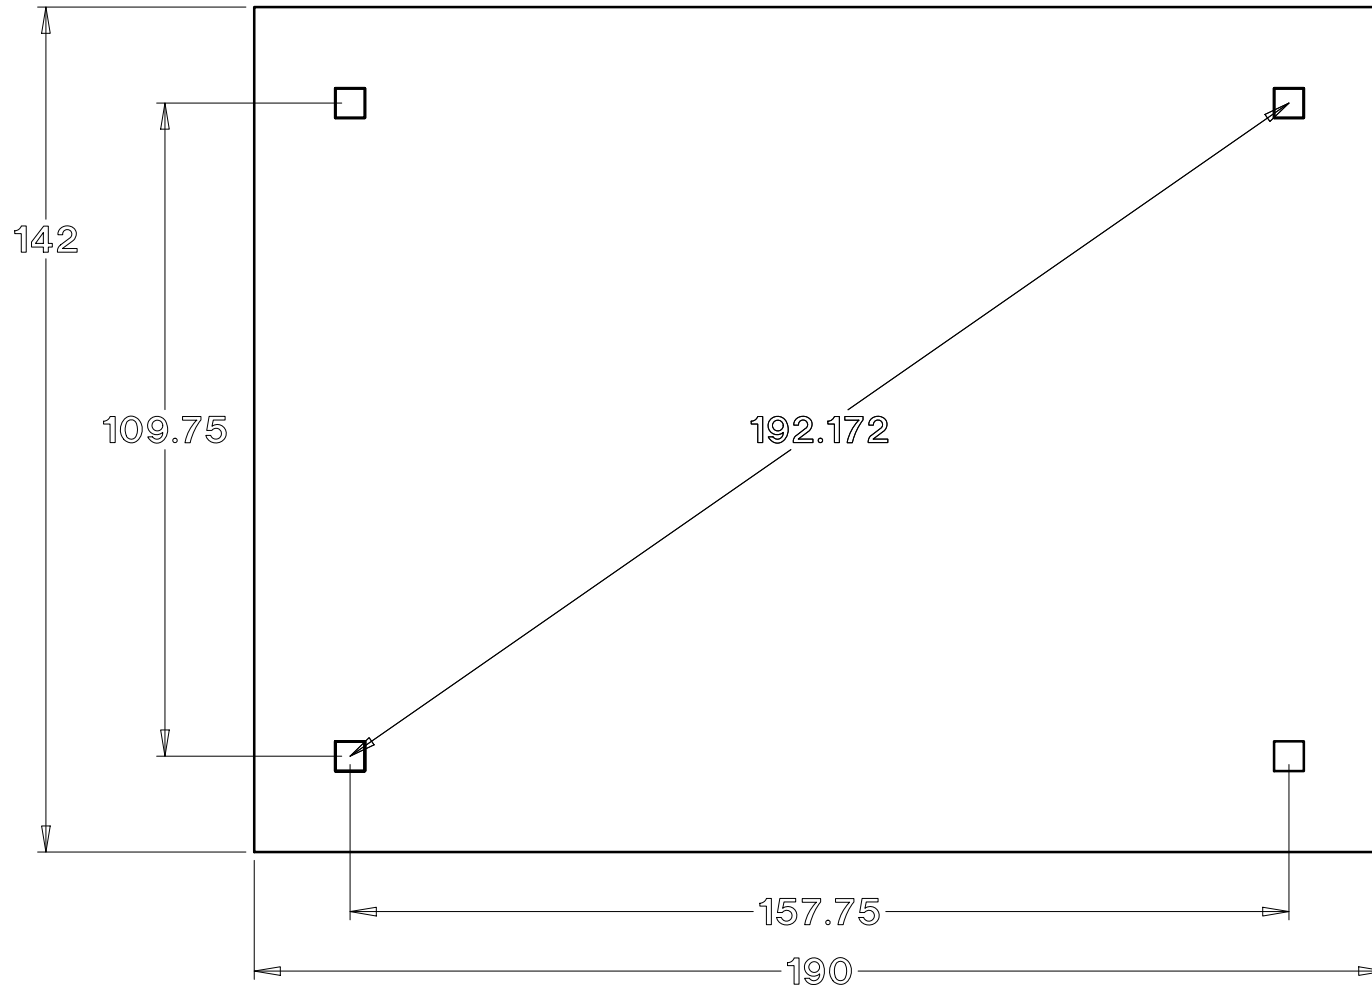

Baldwin Pergolas

10D x 14W Traditional pine pergola