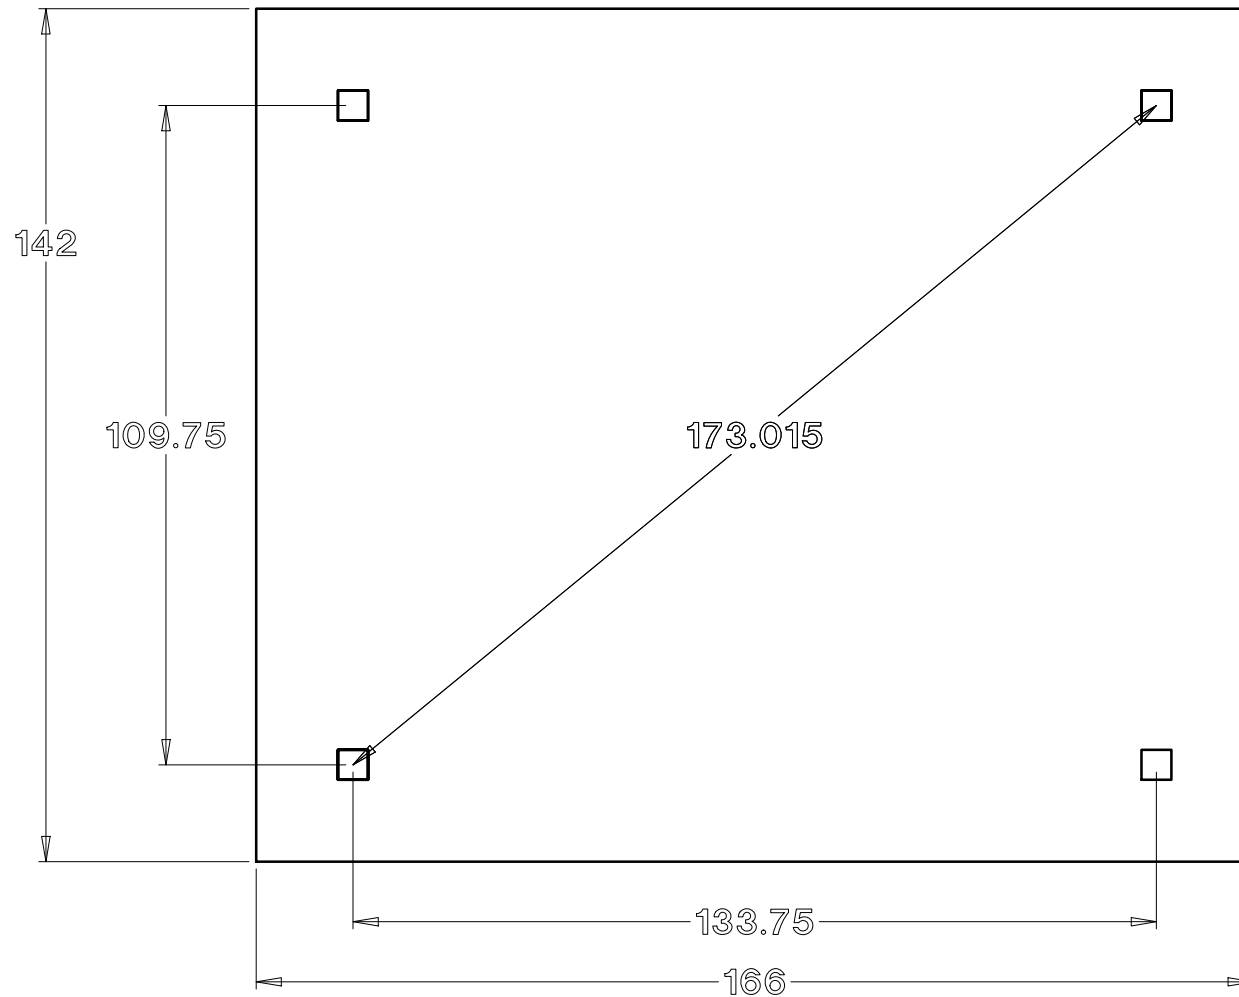

Baldwin Pergolas

10D x 12W Traditional pine pergola