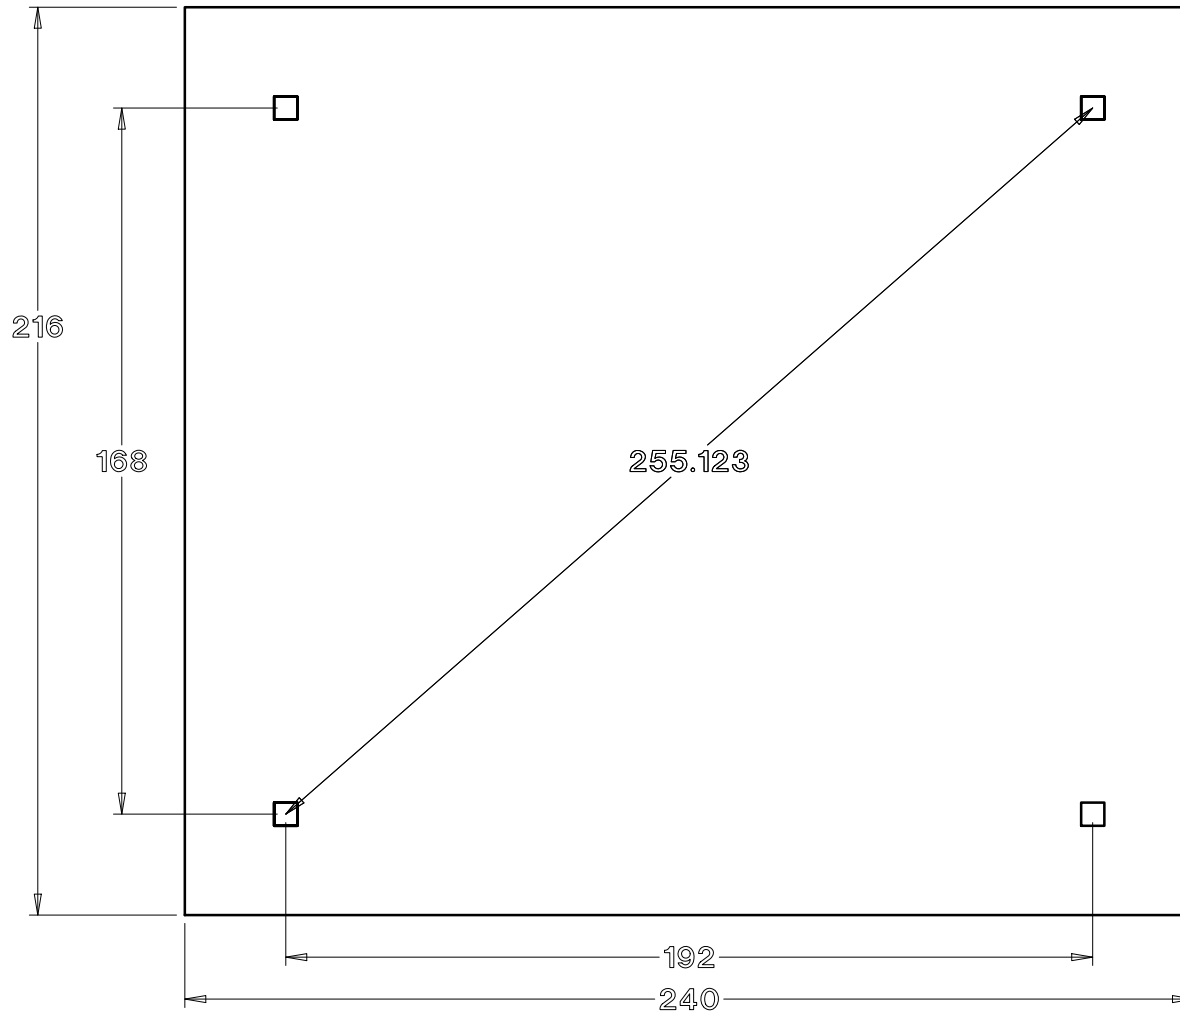

Baldwin Pergolas

18 x 20 Post and beam pergola