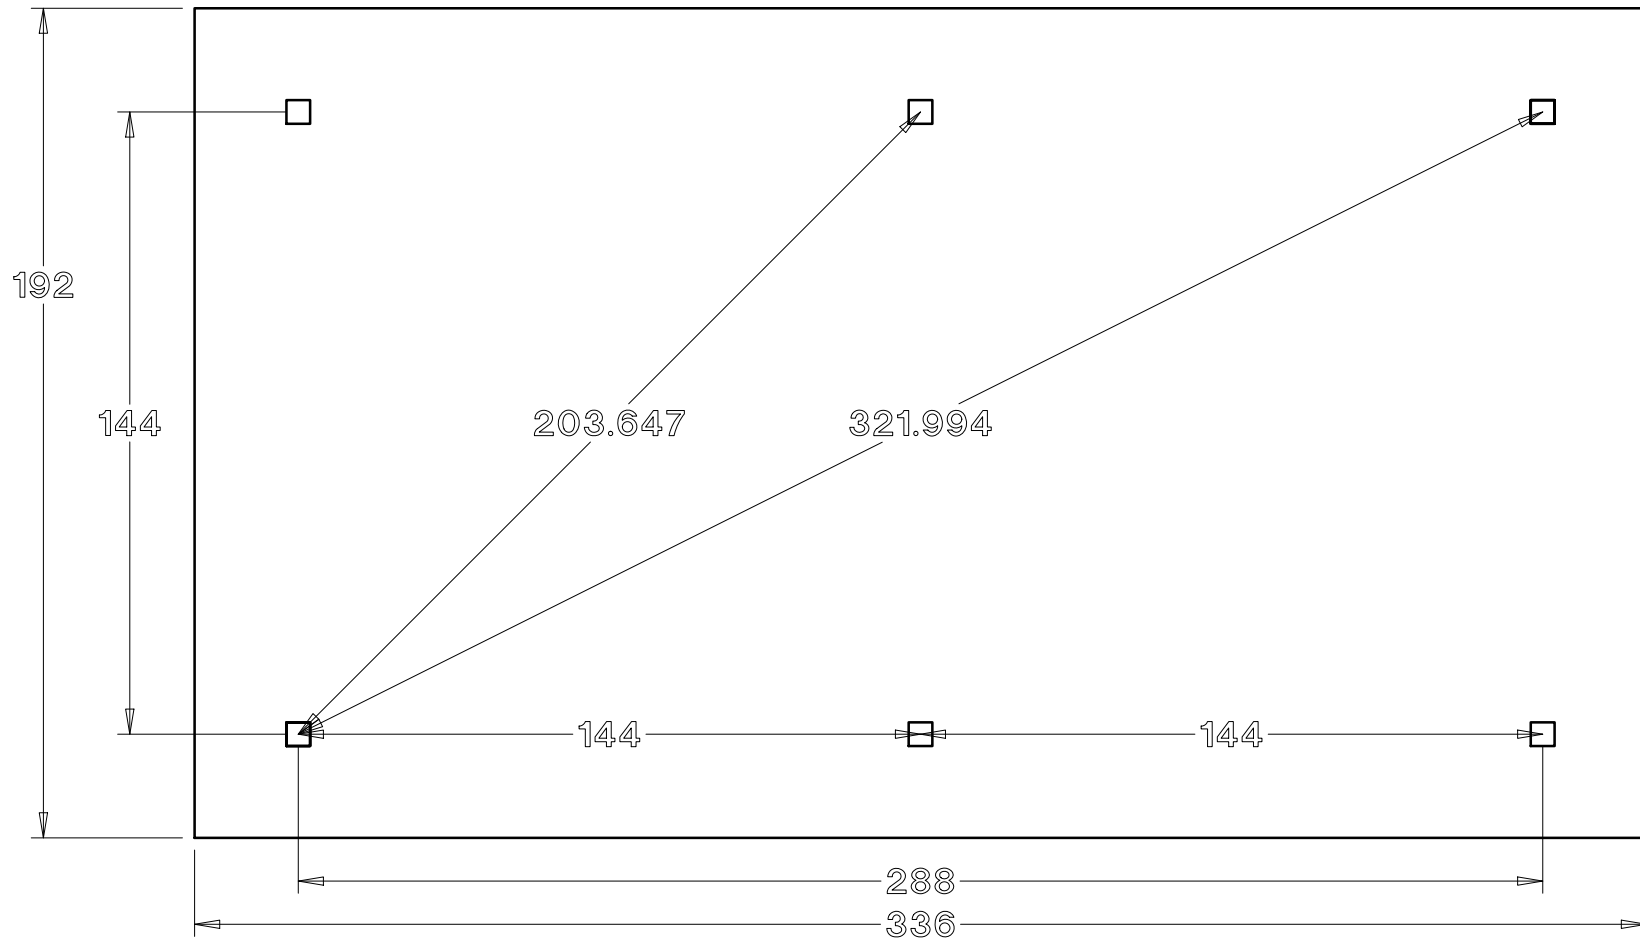

Baldwin Pergolas

16 x 28 Post and beam pergola