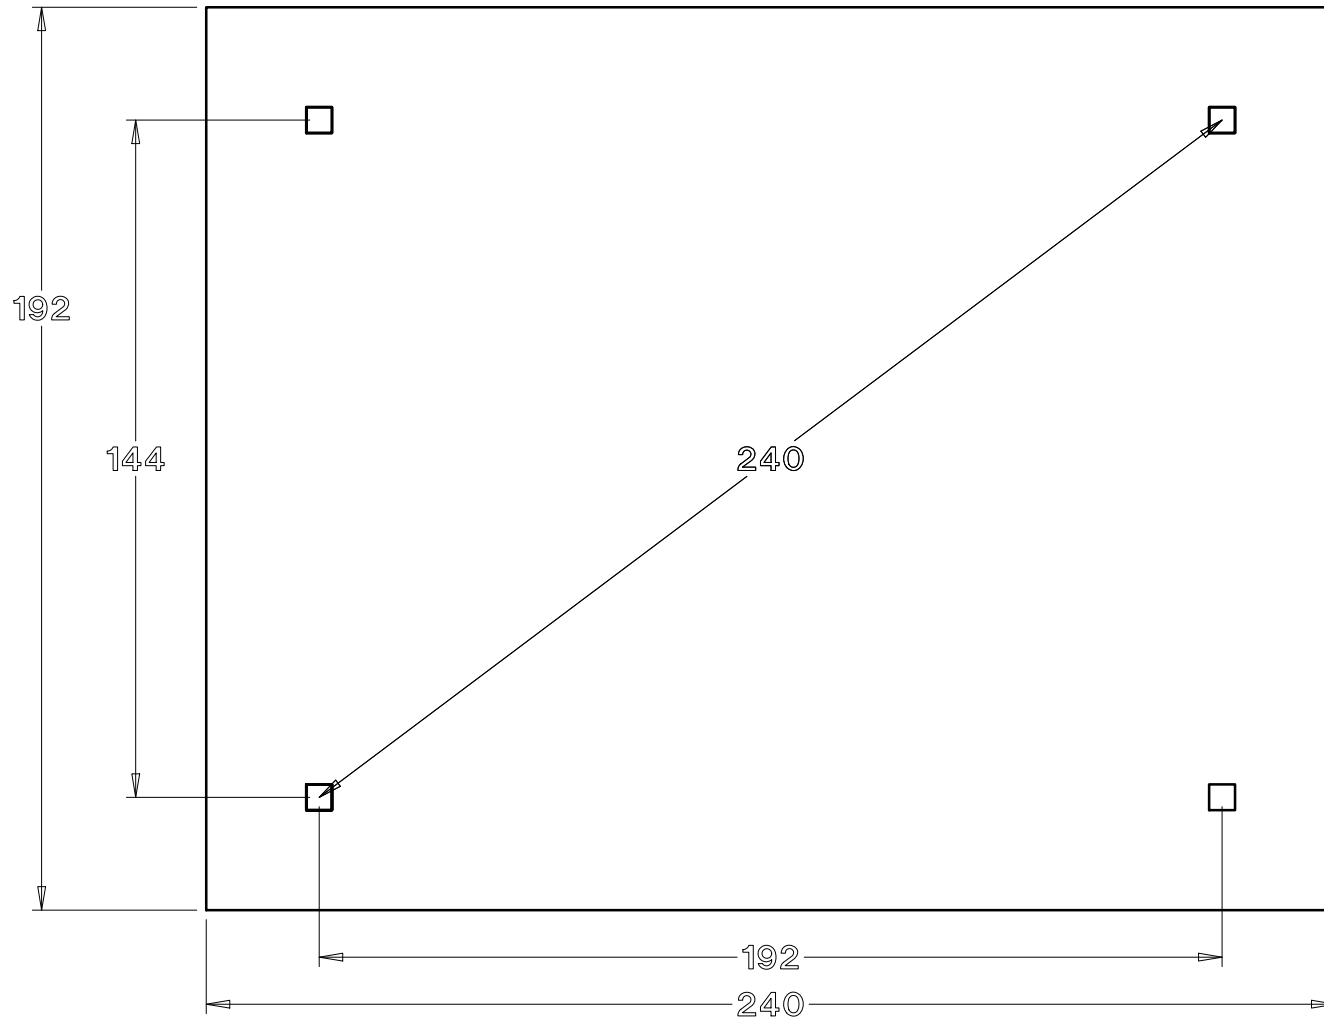

# Baldwin Pergolas

16 x 20 Post and beam pergola