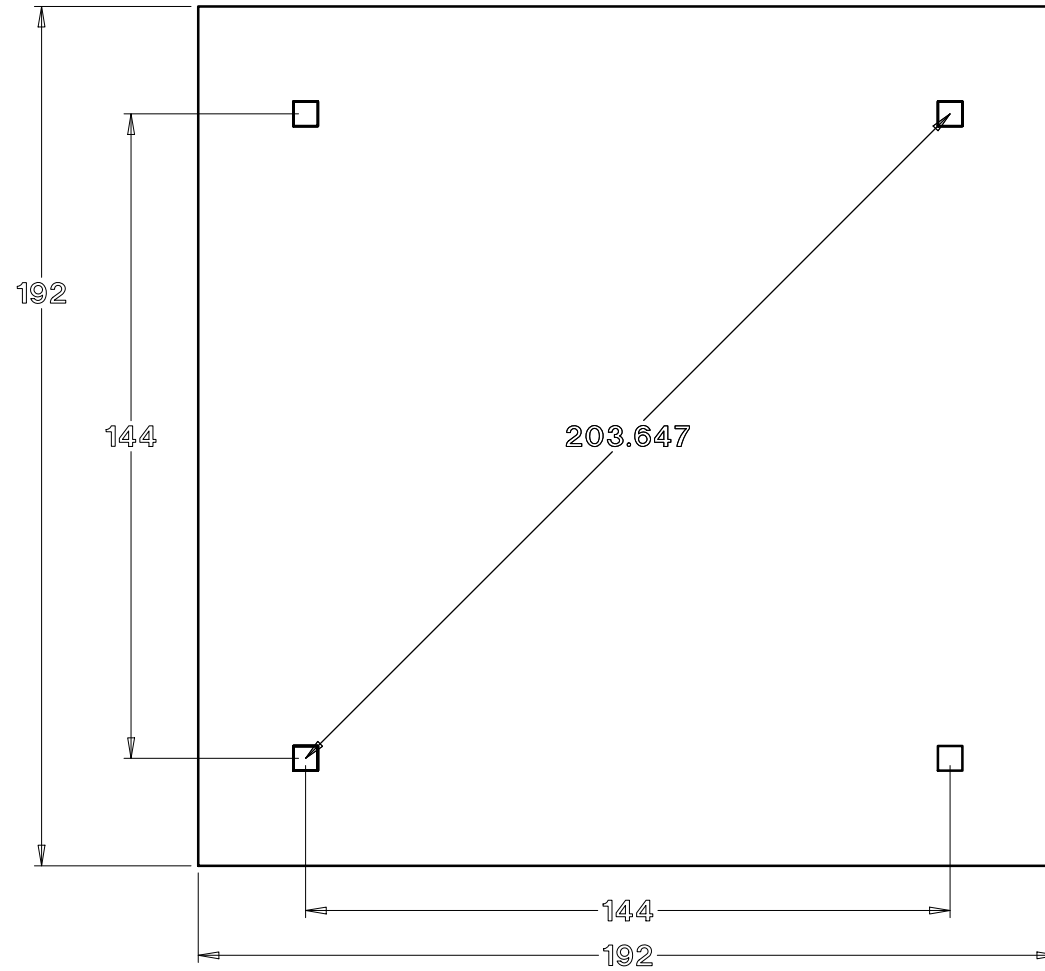

Baldwin Pergolas

16 x 16 Post and beam pergola