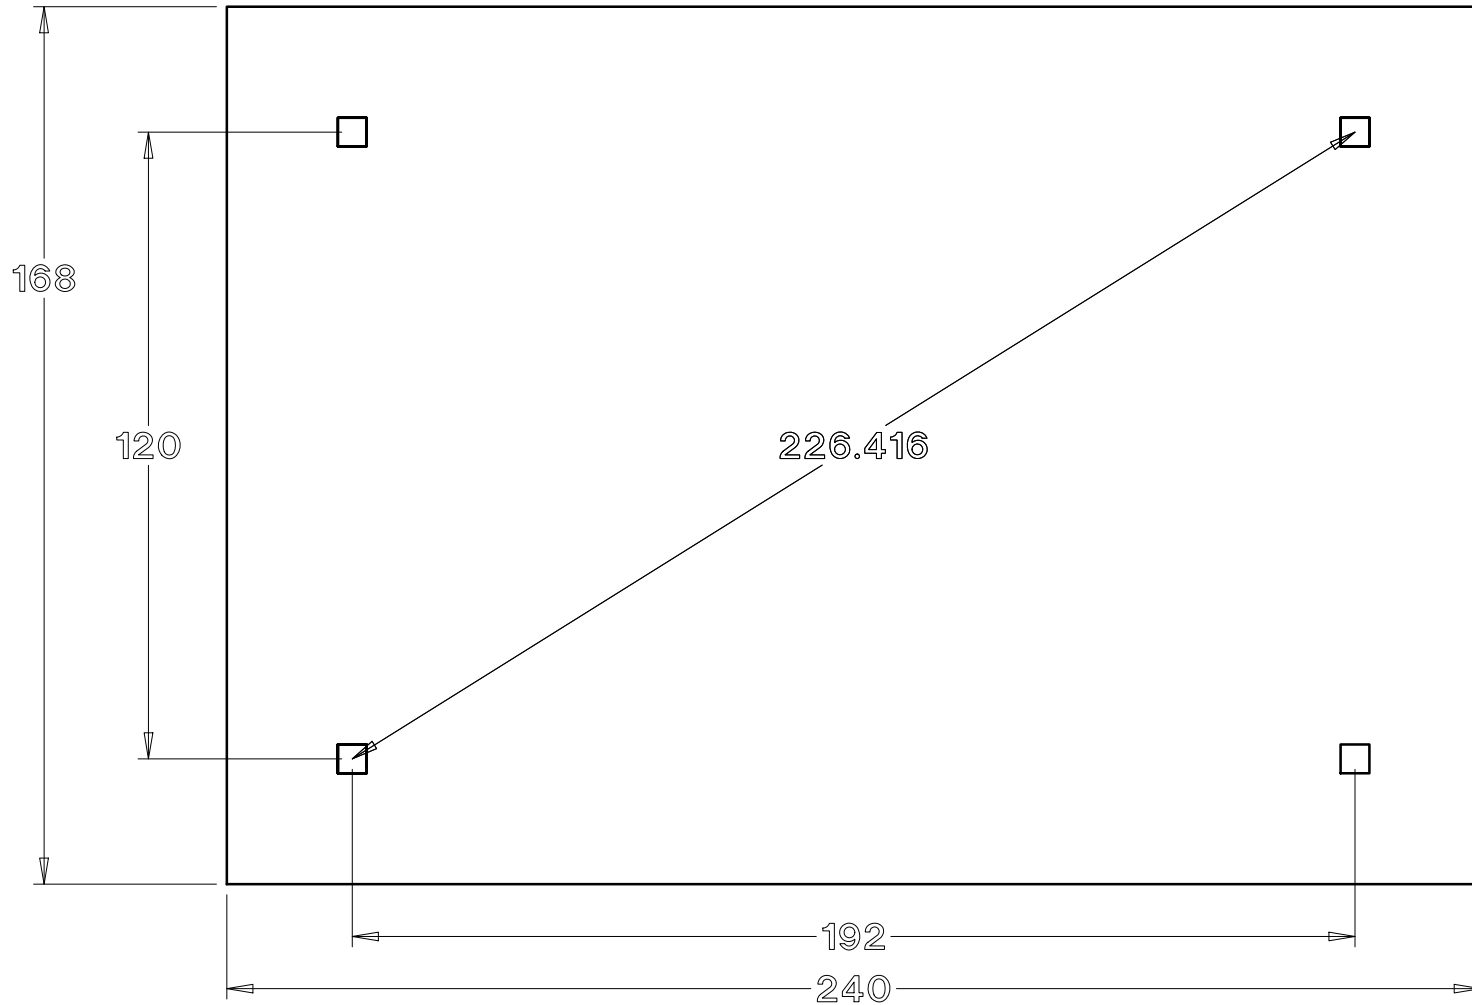

# Baldwin Pergolas

14 x 20 Post and beam pergola