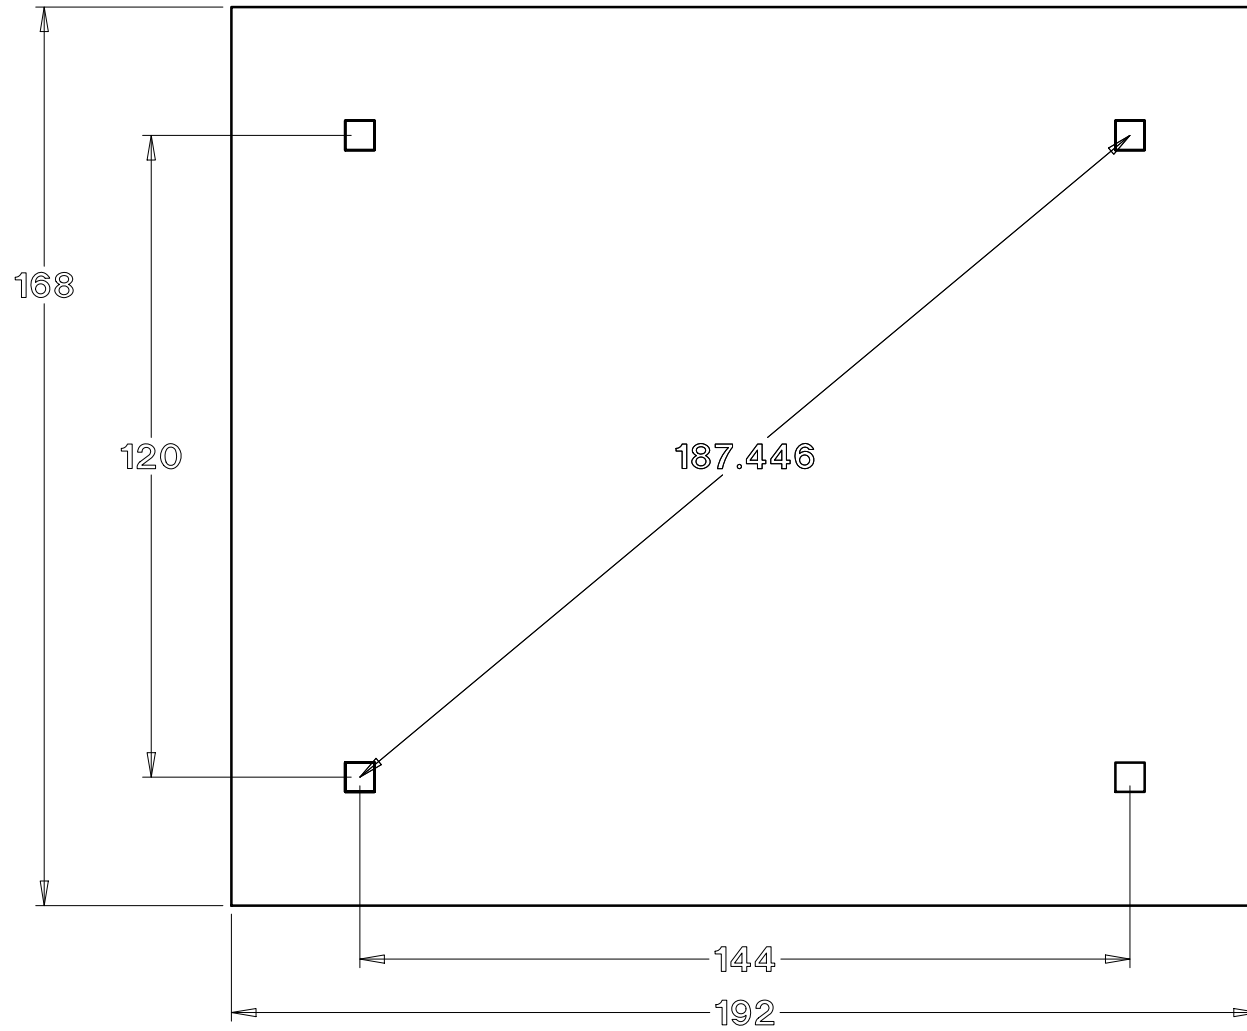

Baldwin Pergolas

14 x 16 Post and beam pergola