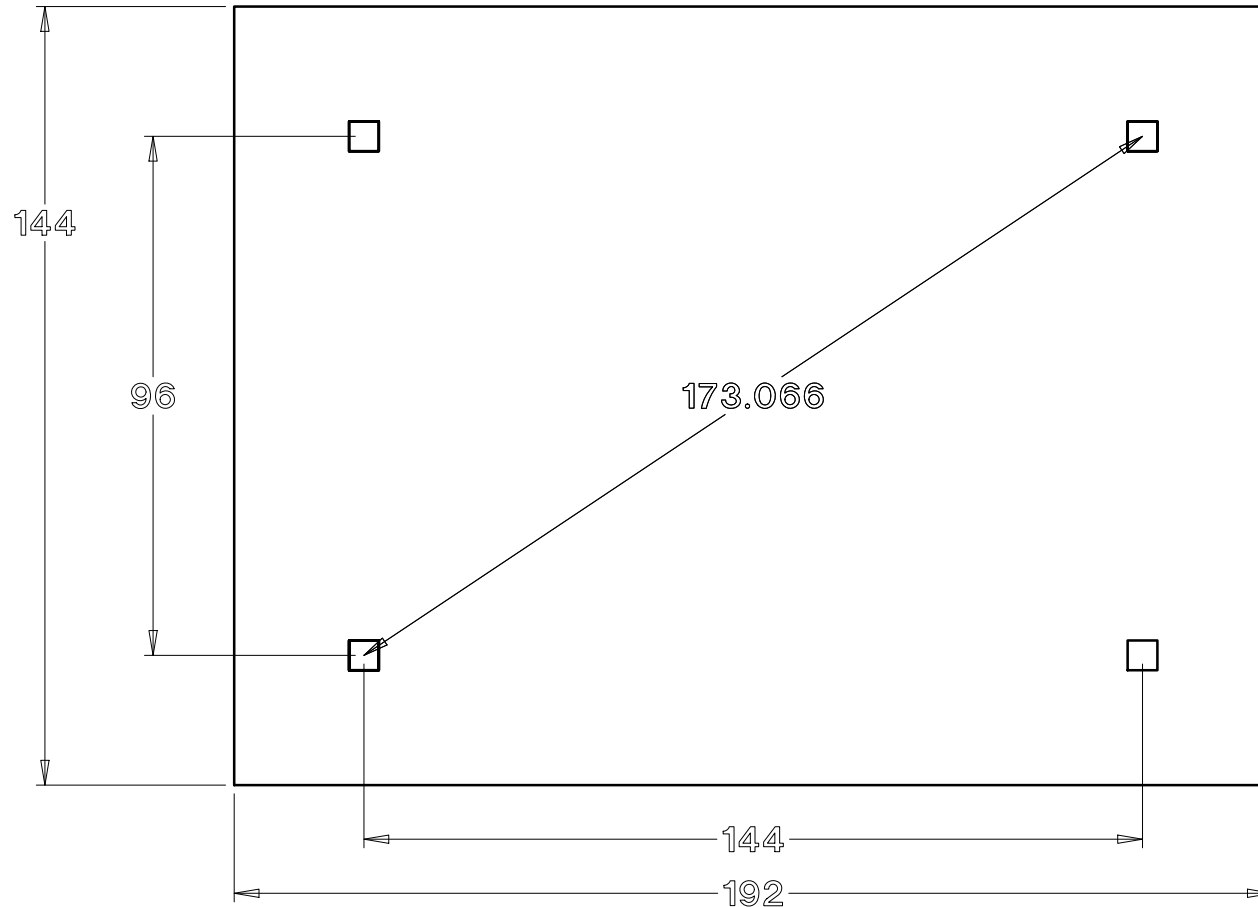

Baldwin Pergolas

12 x 16 Post and beam pergola