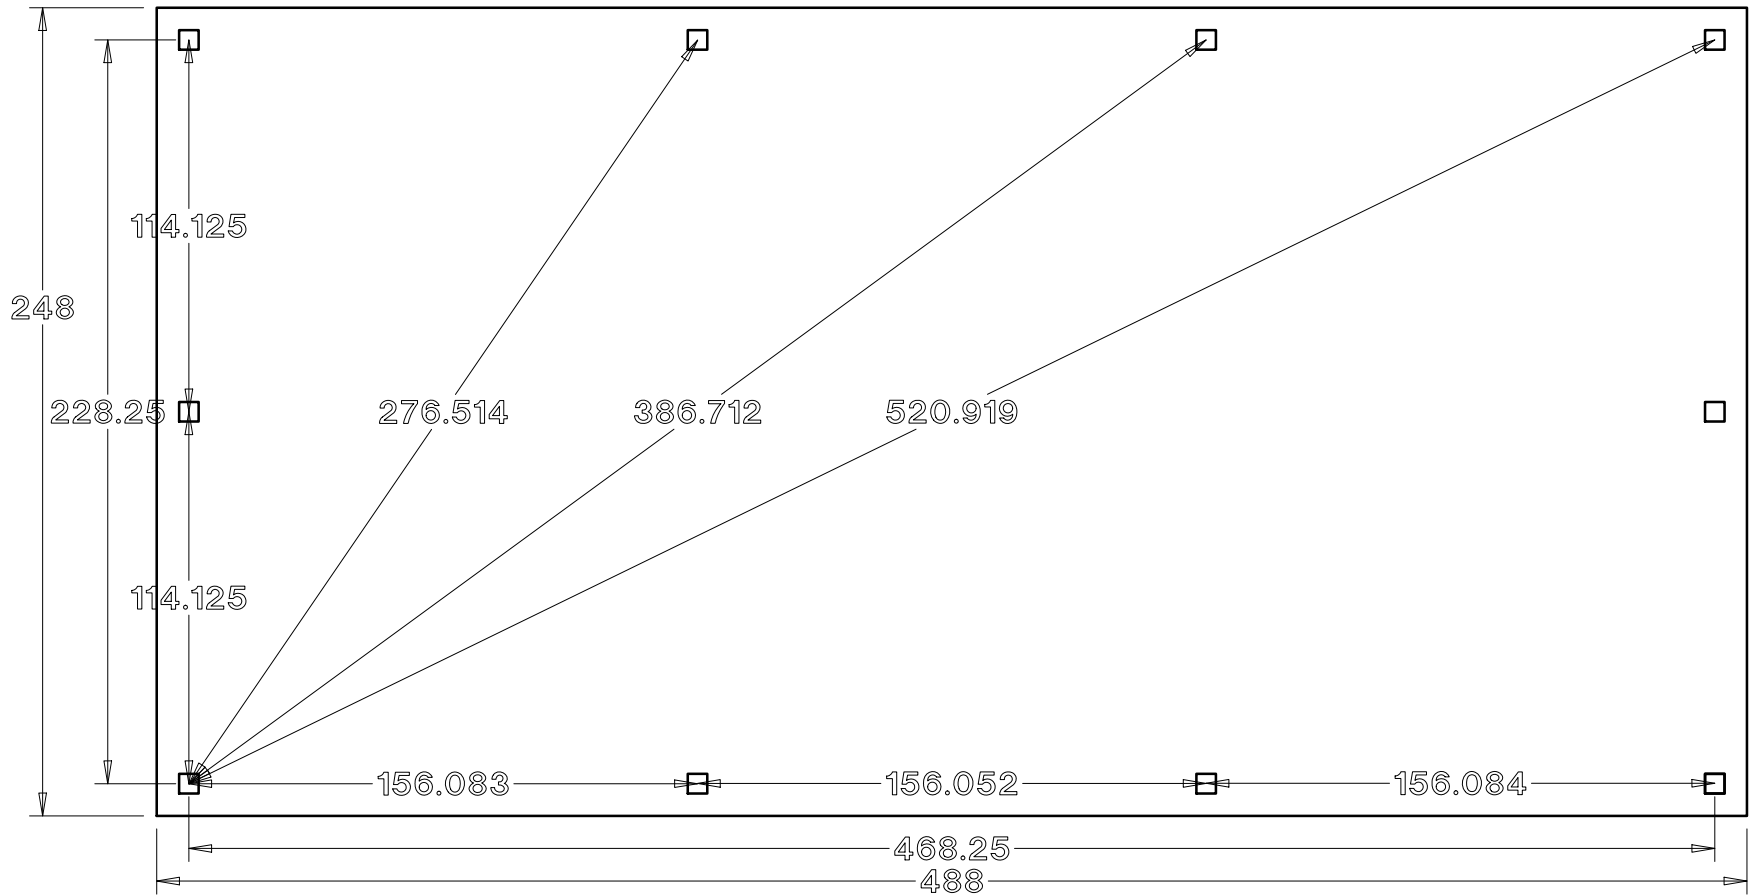

Baldwin Pergolas

20 x 40 Traditional Pavilion