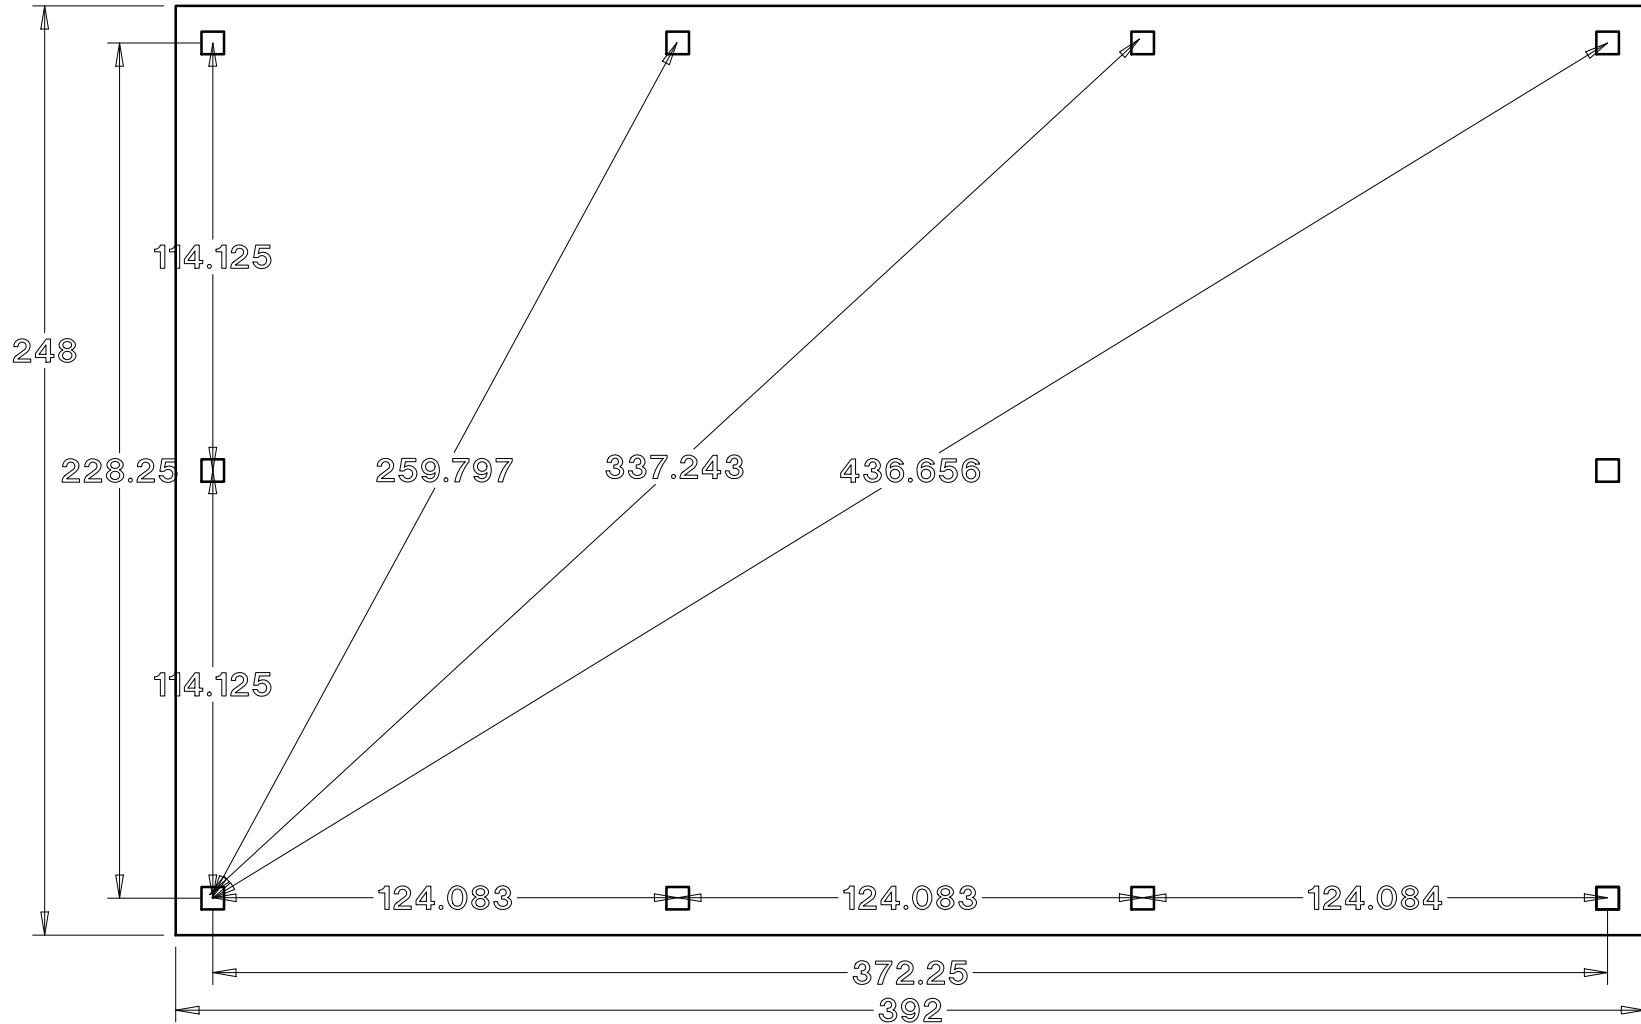

# Baldwin Pergolas

20 x 32 Traditional Pavilion