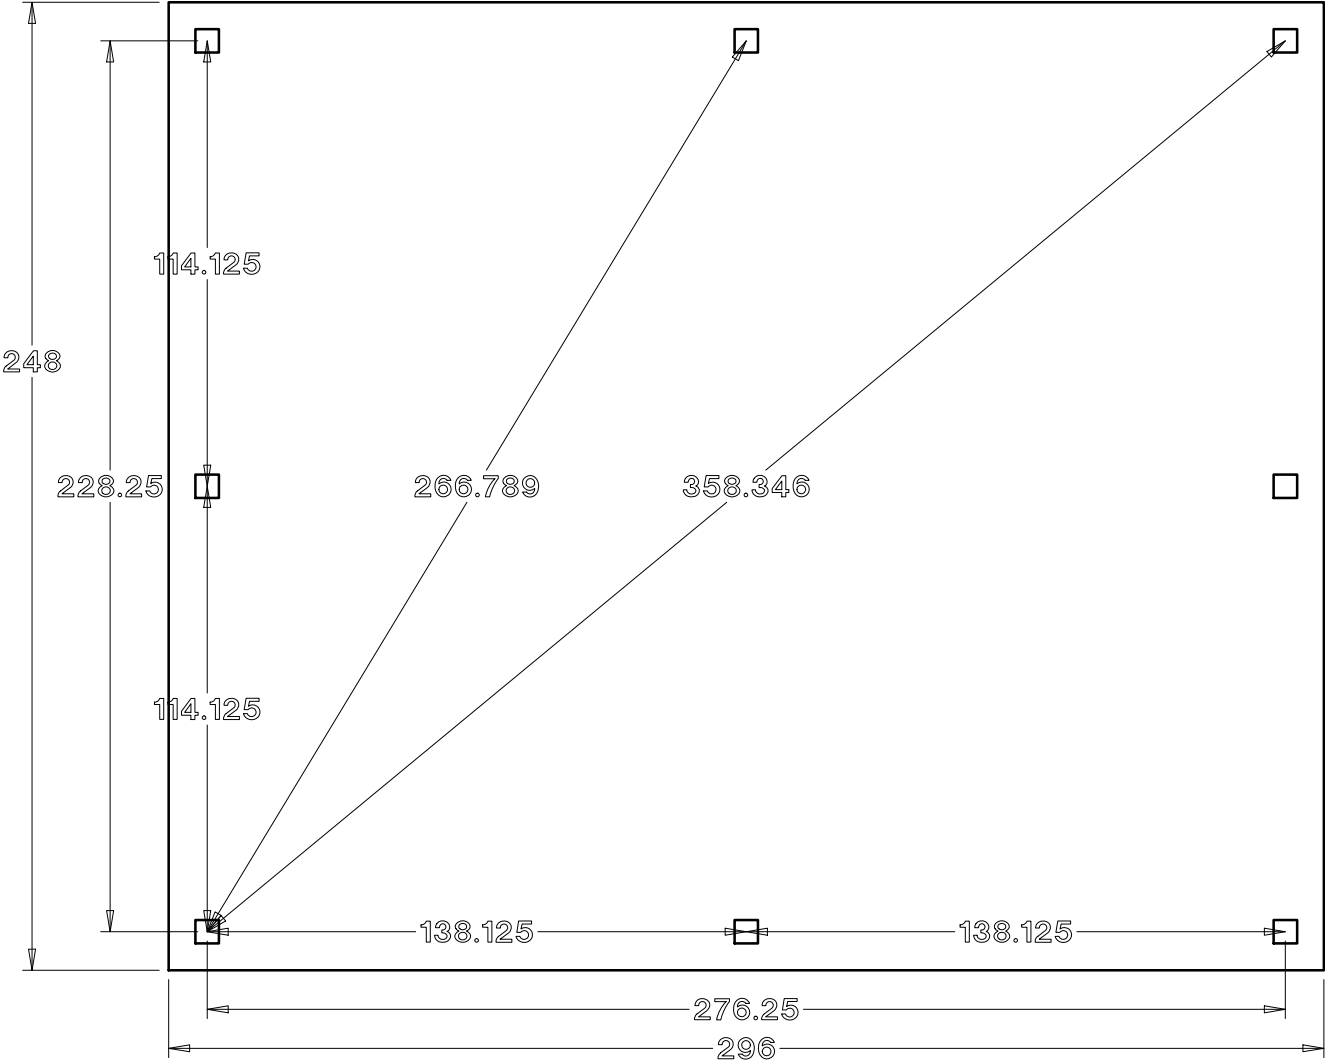

Baldwin Pergolas

20 x 24 Traditional Pavilion