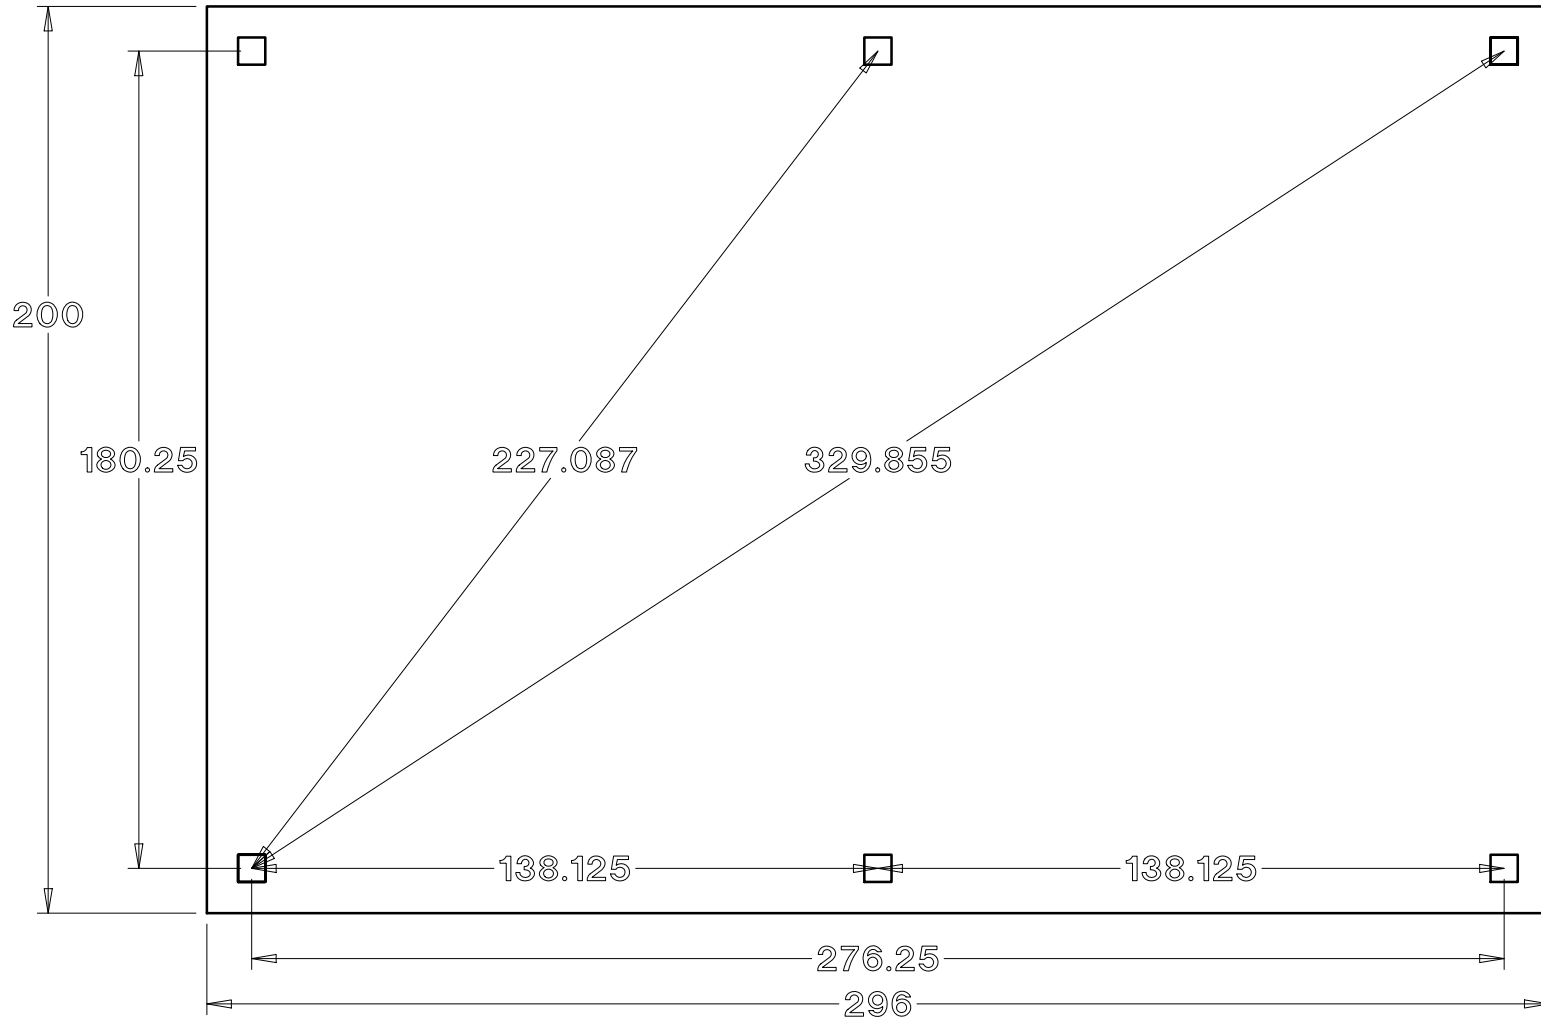

Baldwin Pergolas

16 x 24 Traditional Pavilion