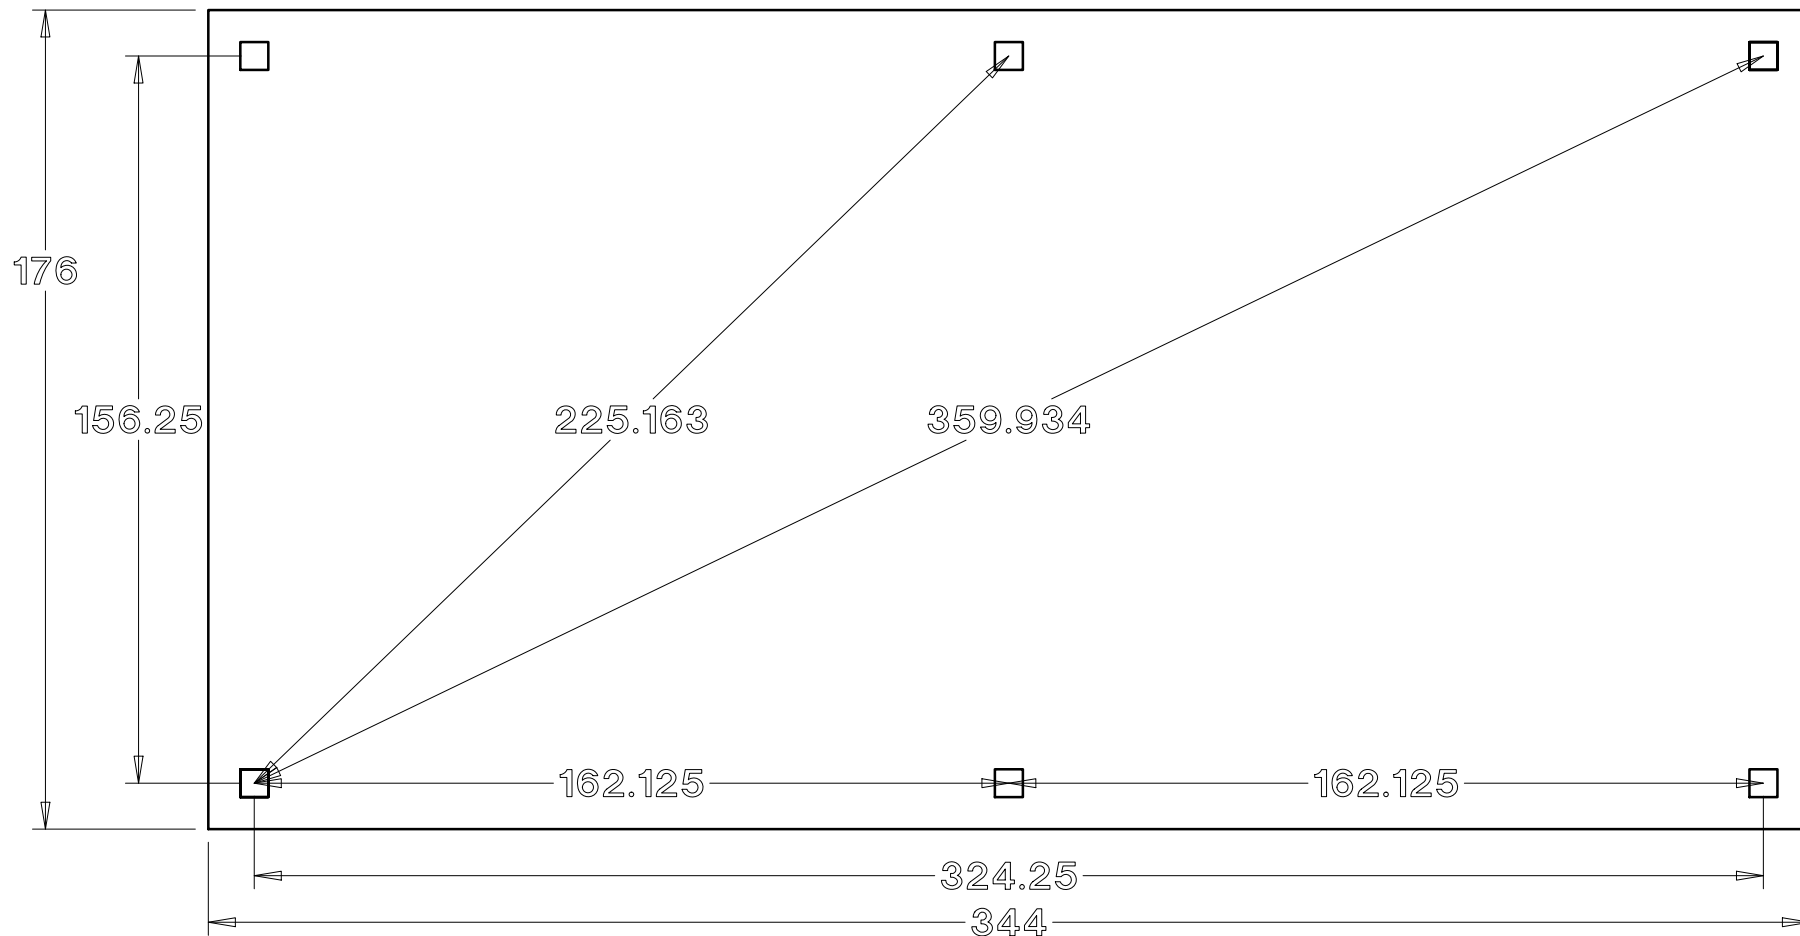

# Baldwin Pergolas

14 x 28 Traditional Pavilion