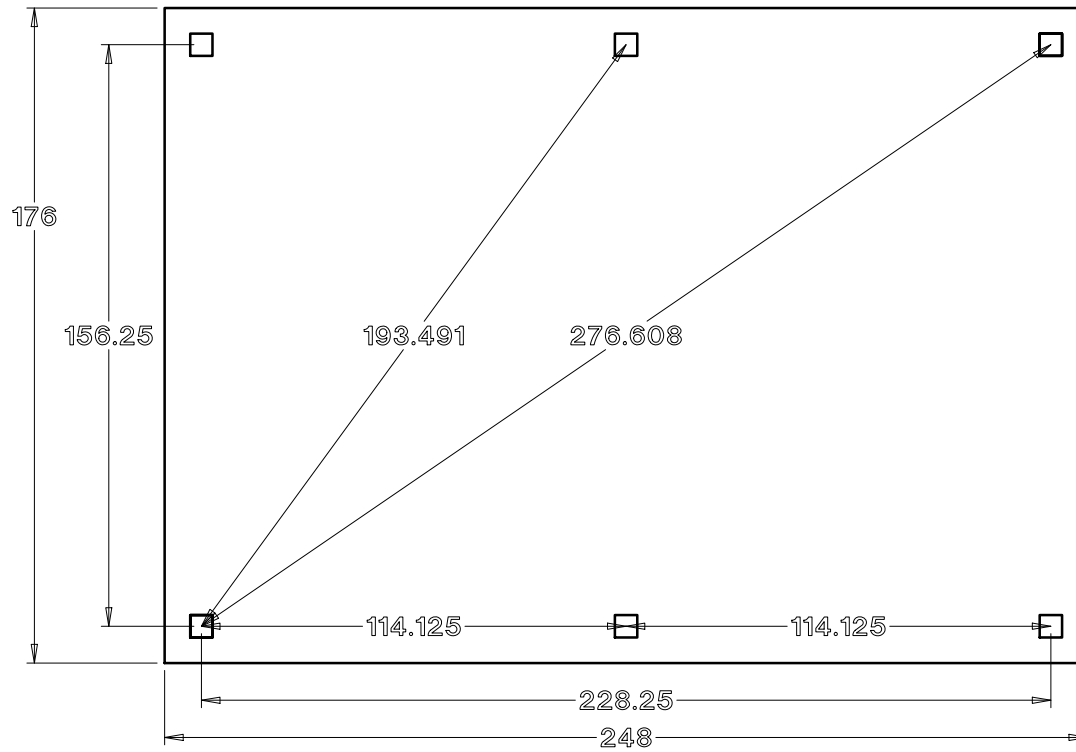

Baldwin Pergolas

14 x 20 Traditional Pavilion