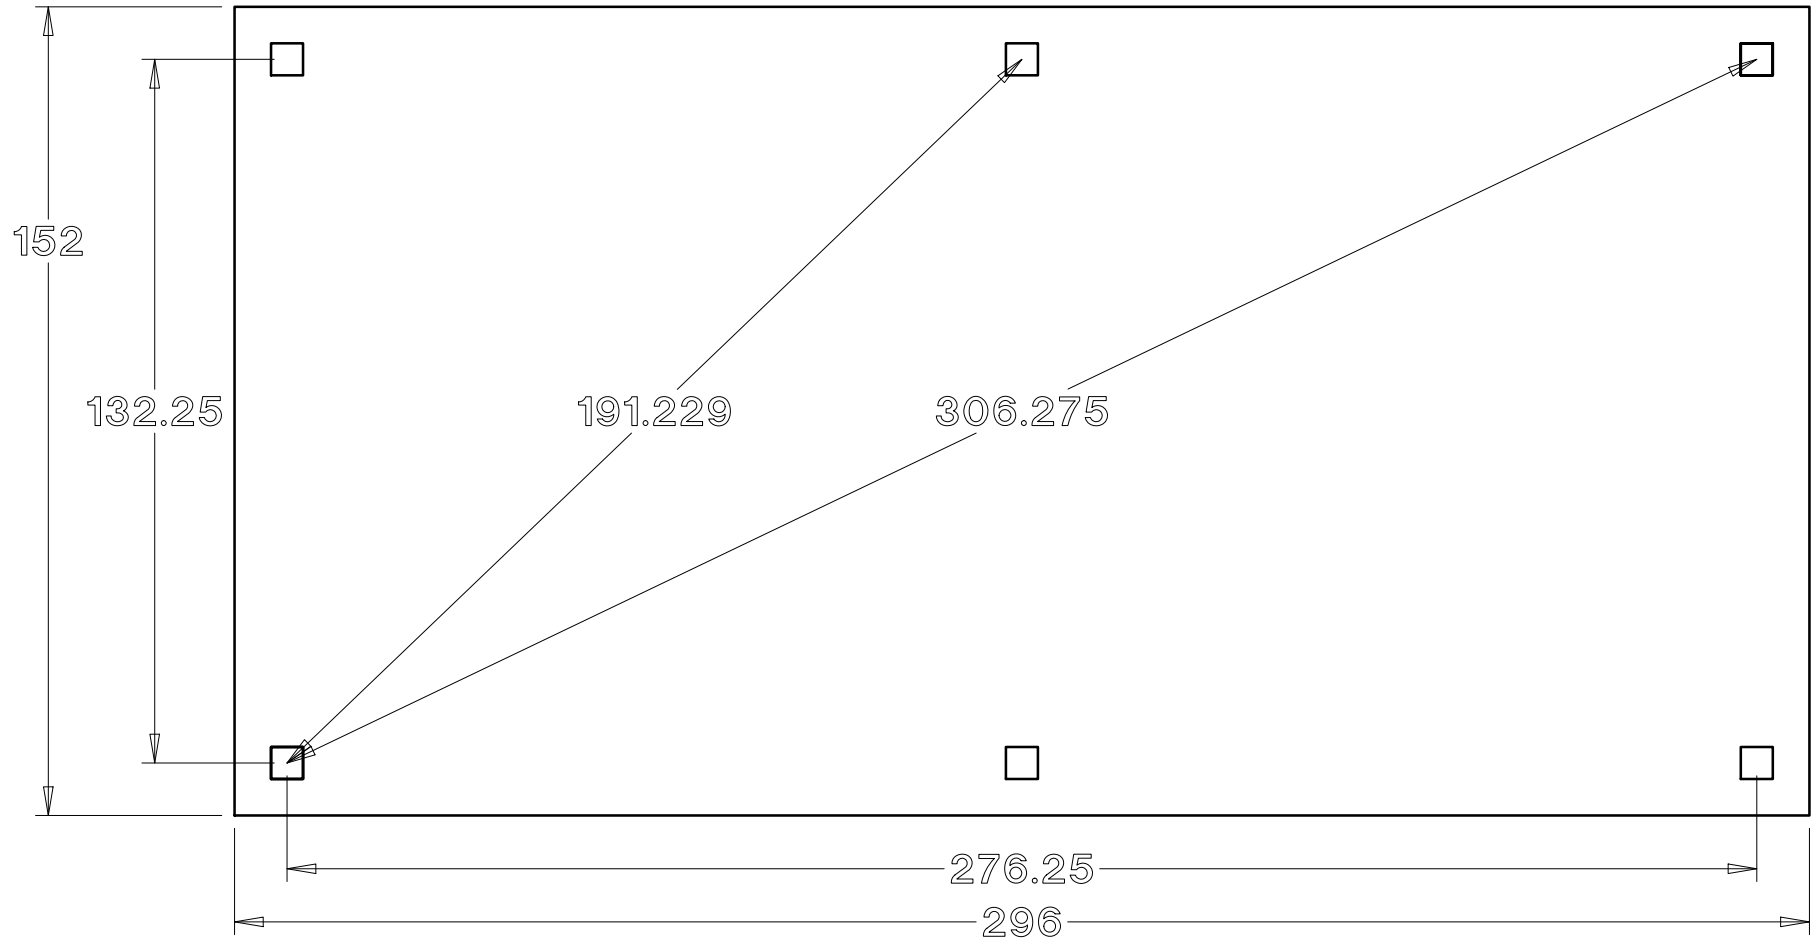

Baldwin Pergolas

12 x 24 Traditional Pavilion