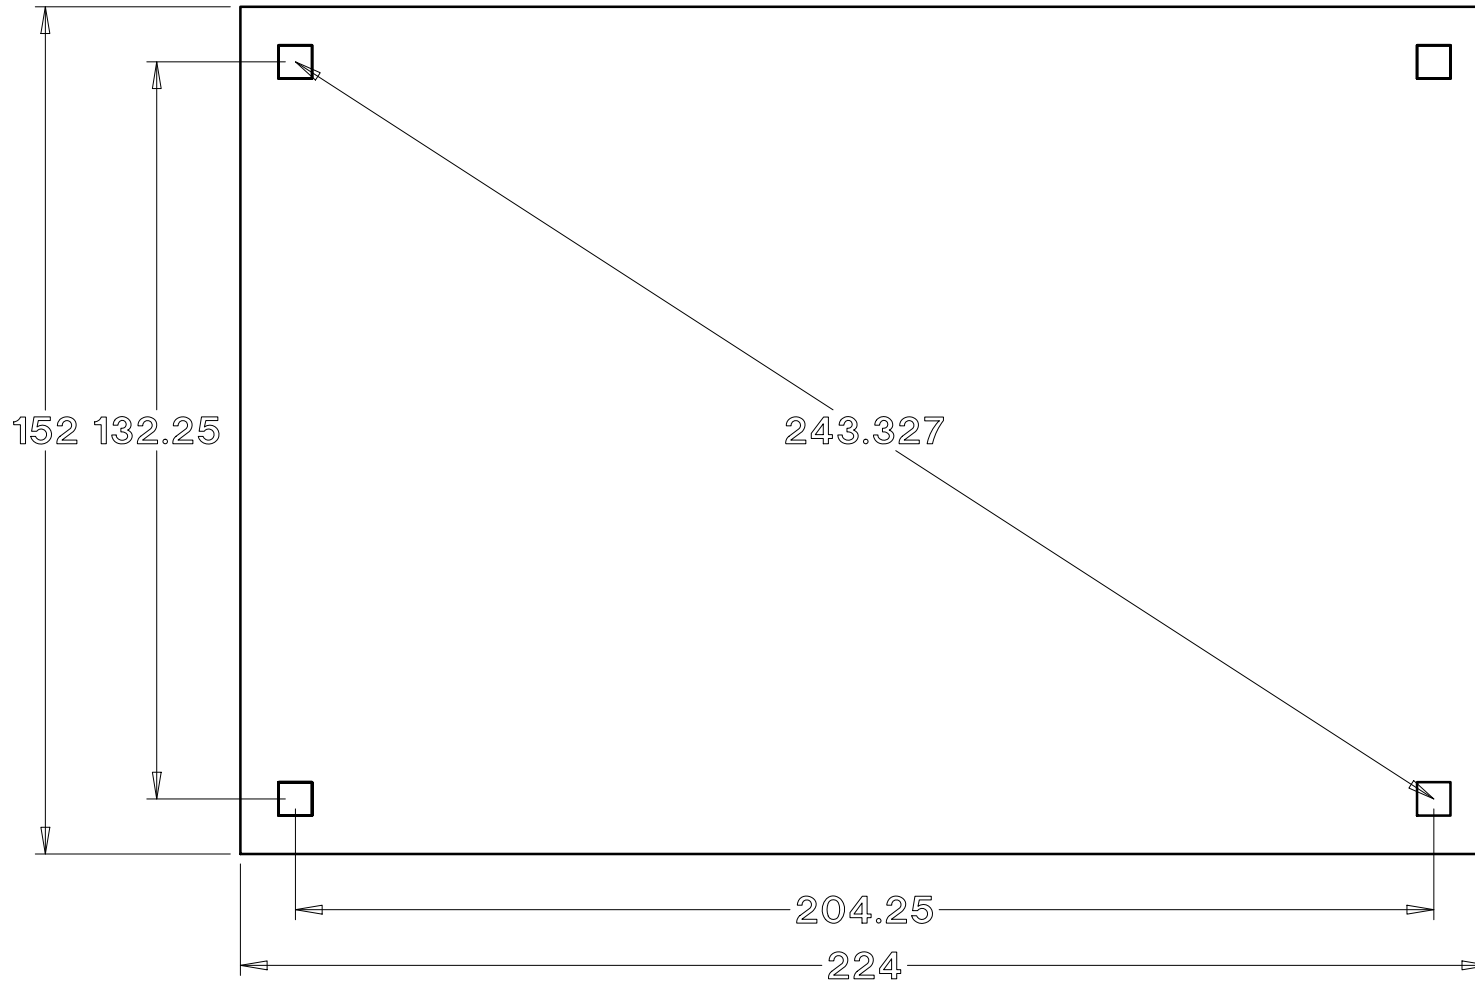

Baldwin Pergolas

12 x 18 Traditional Pavilion