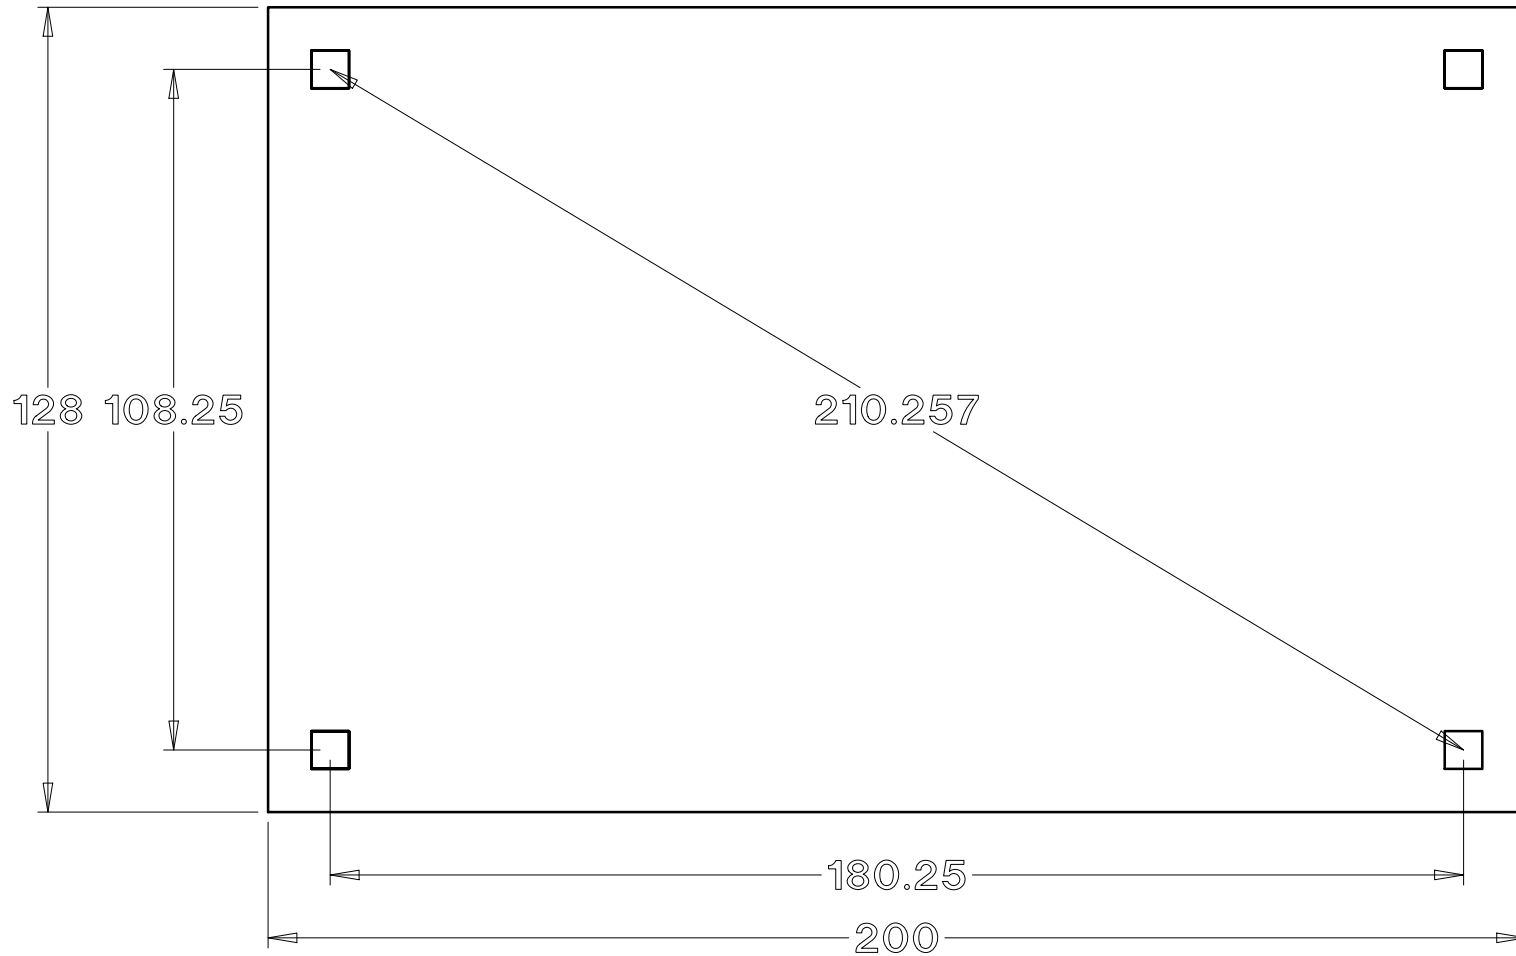

Baldwin Pergolas

10 x 16 Traditional Pavilion