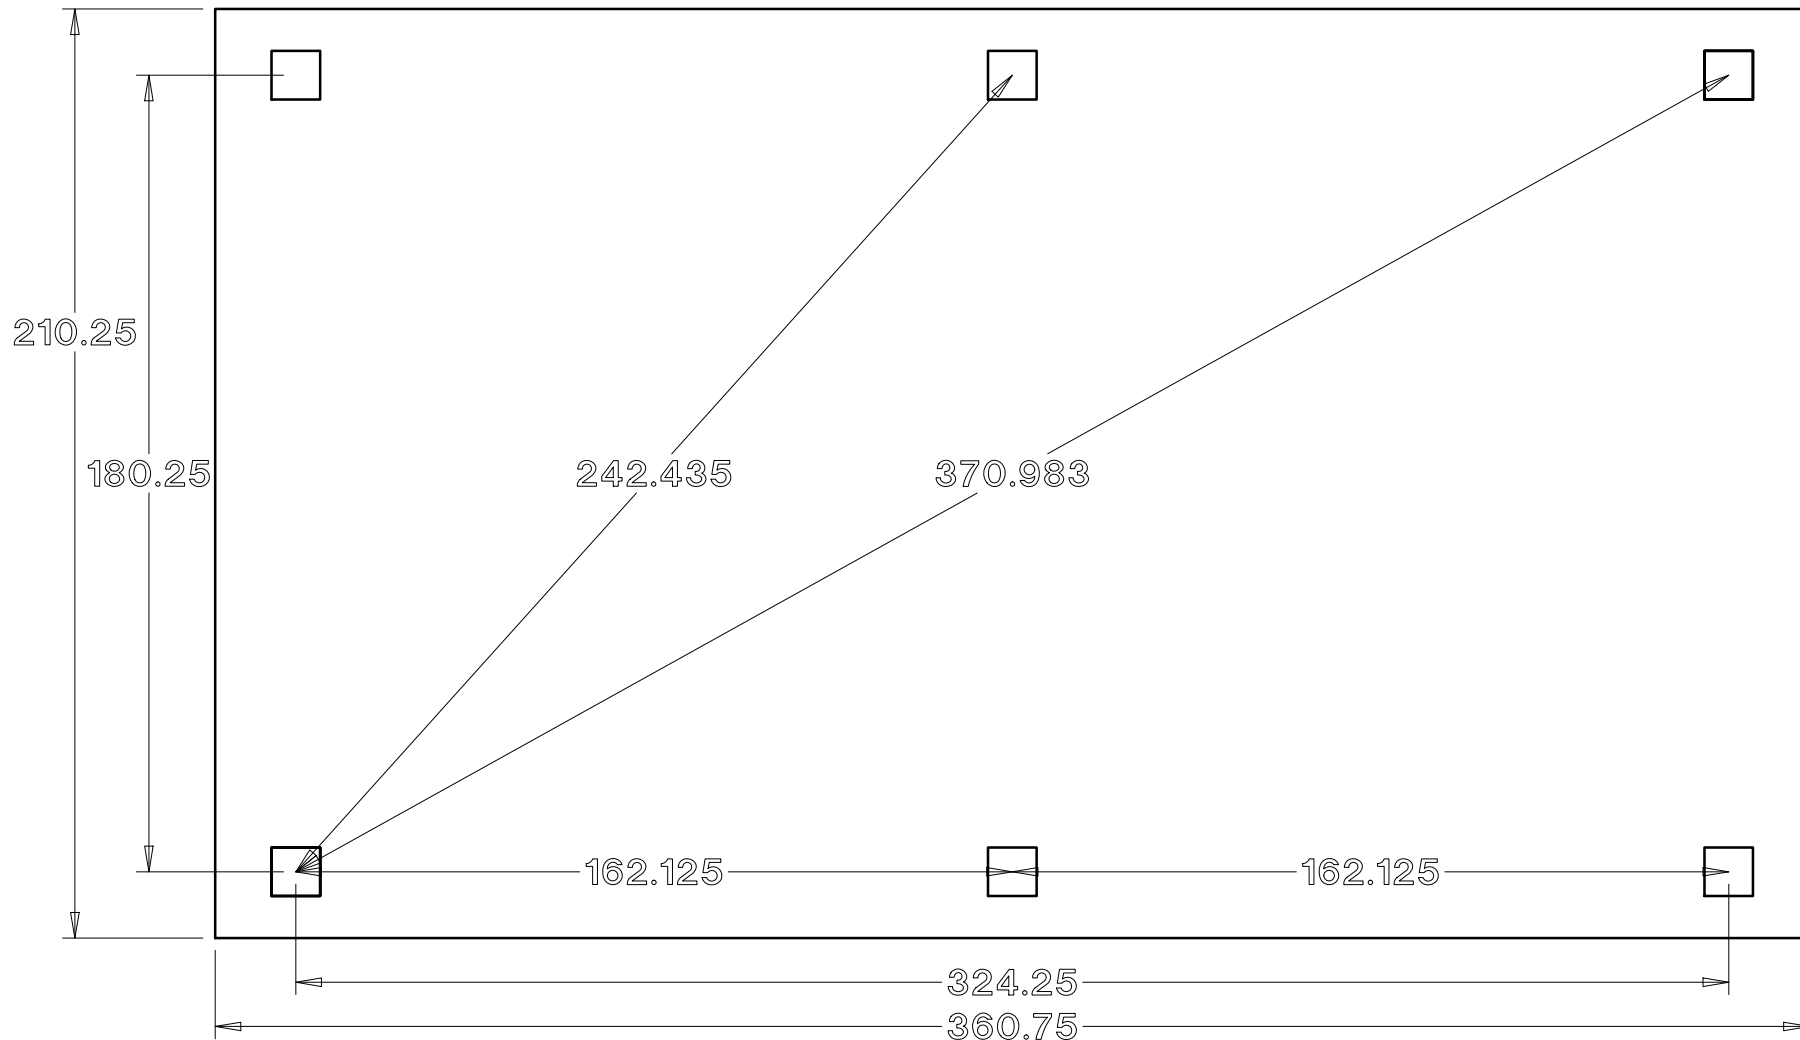

# Baldwin Pergolas

16 x 28 Gable Pavilion