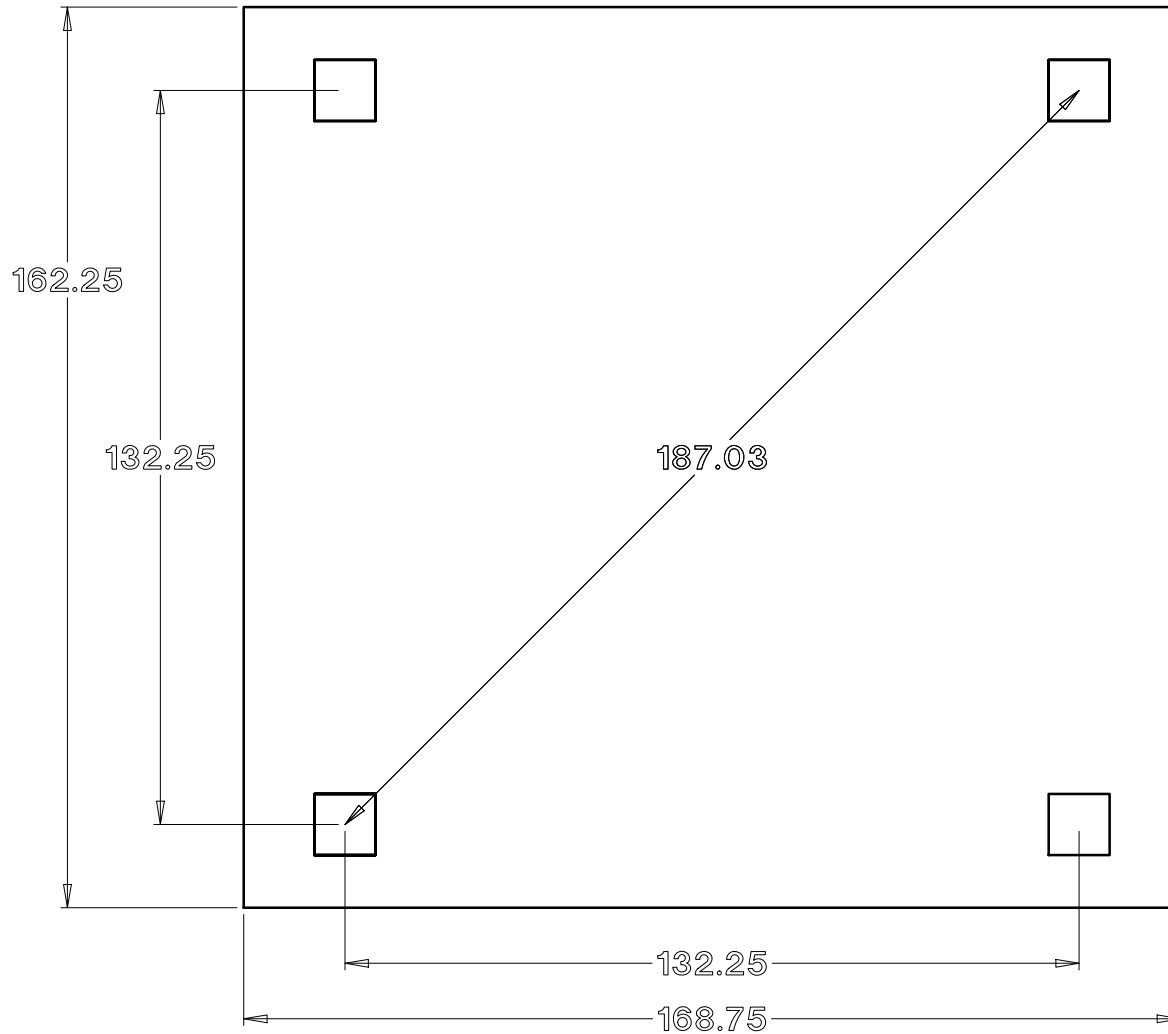

Baldwin Pergolas

12 x 12 Gable Pavilion