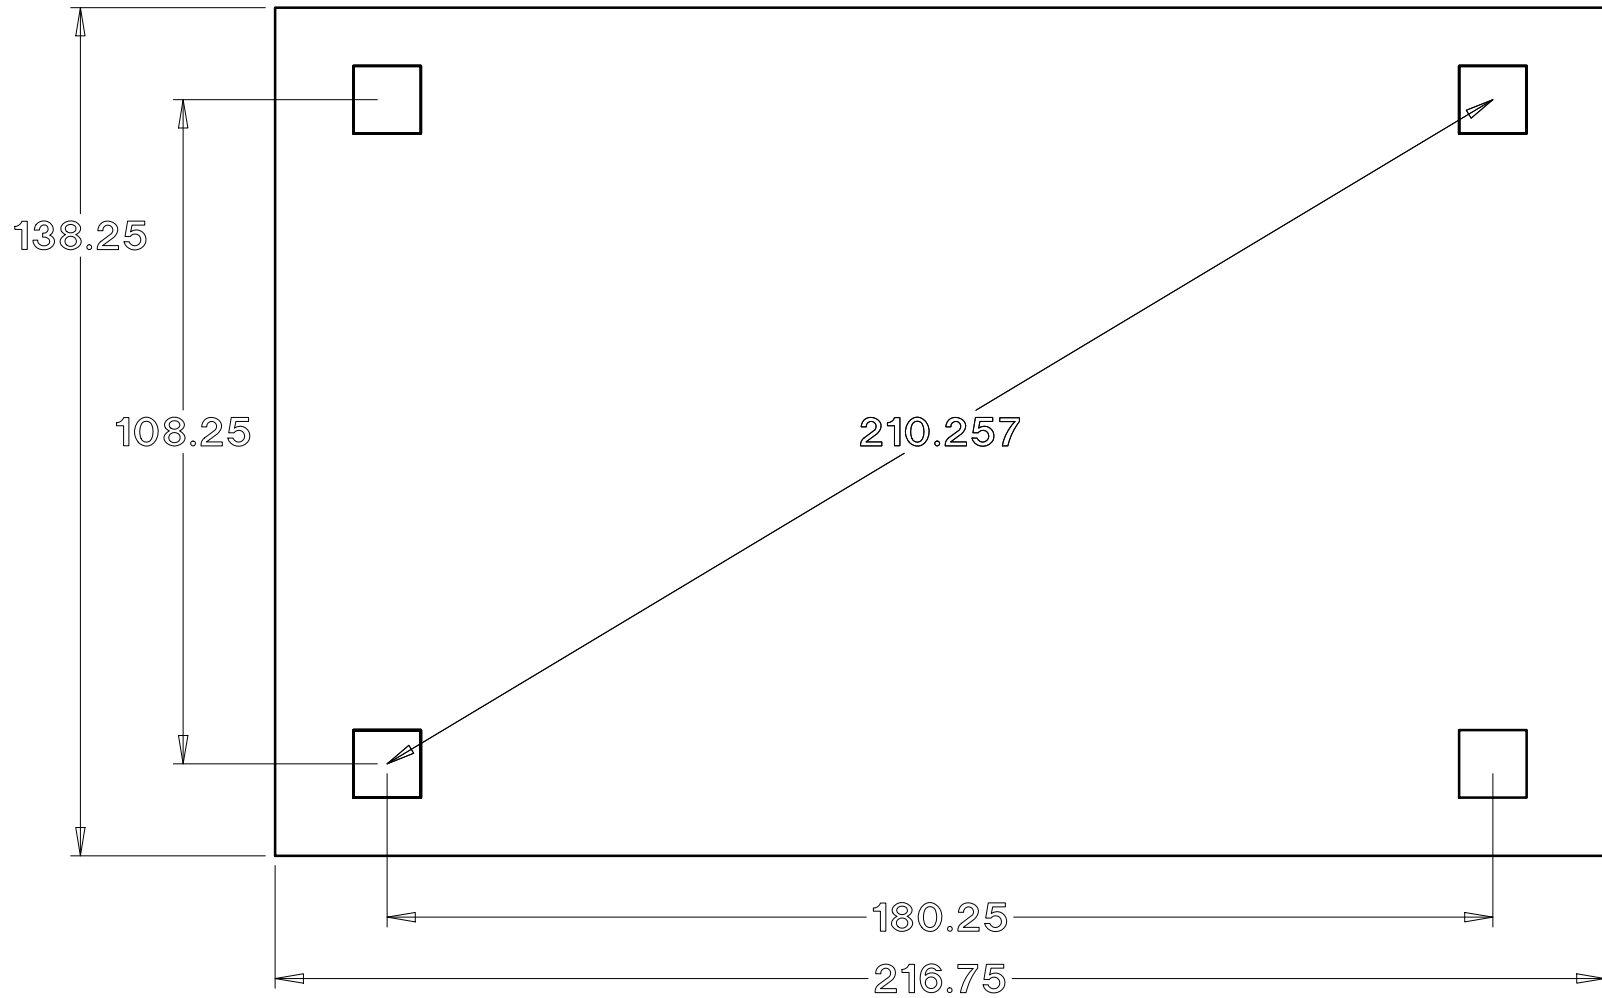

Baldwin Pergolas

10 x 16 Gable Pavilion