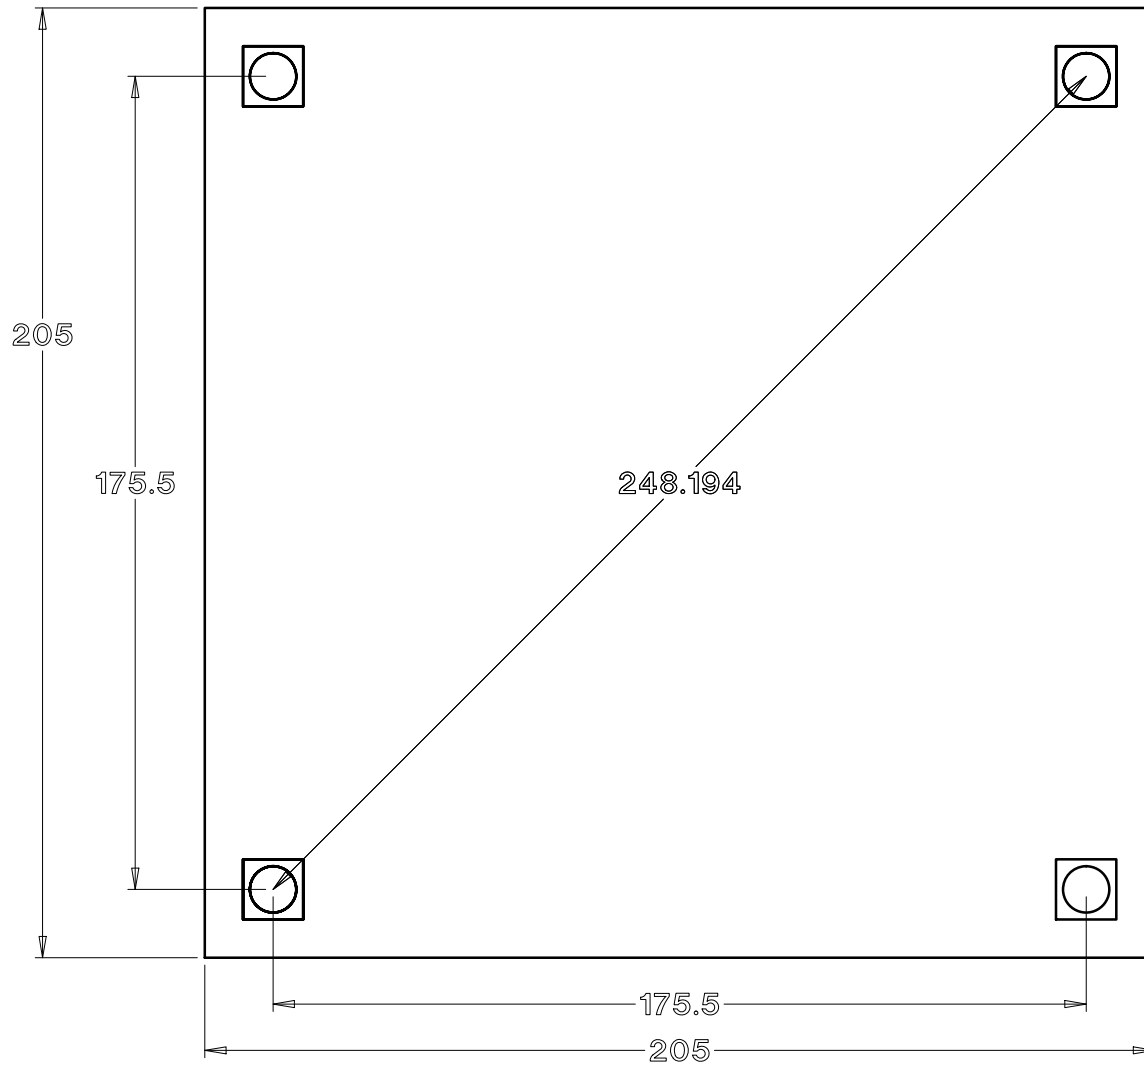

Baldwin Pergolas

16 x 16 Arched Pavilion