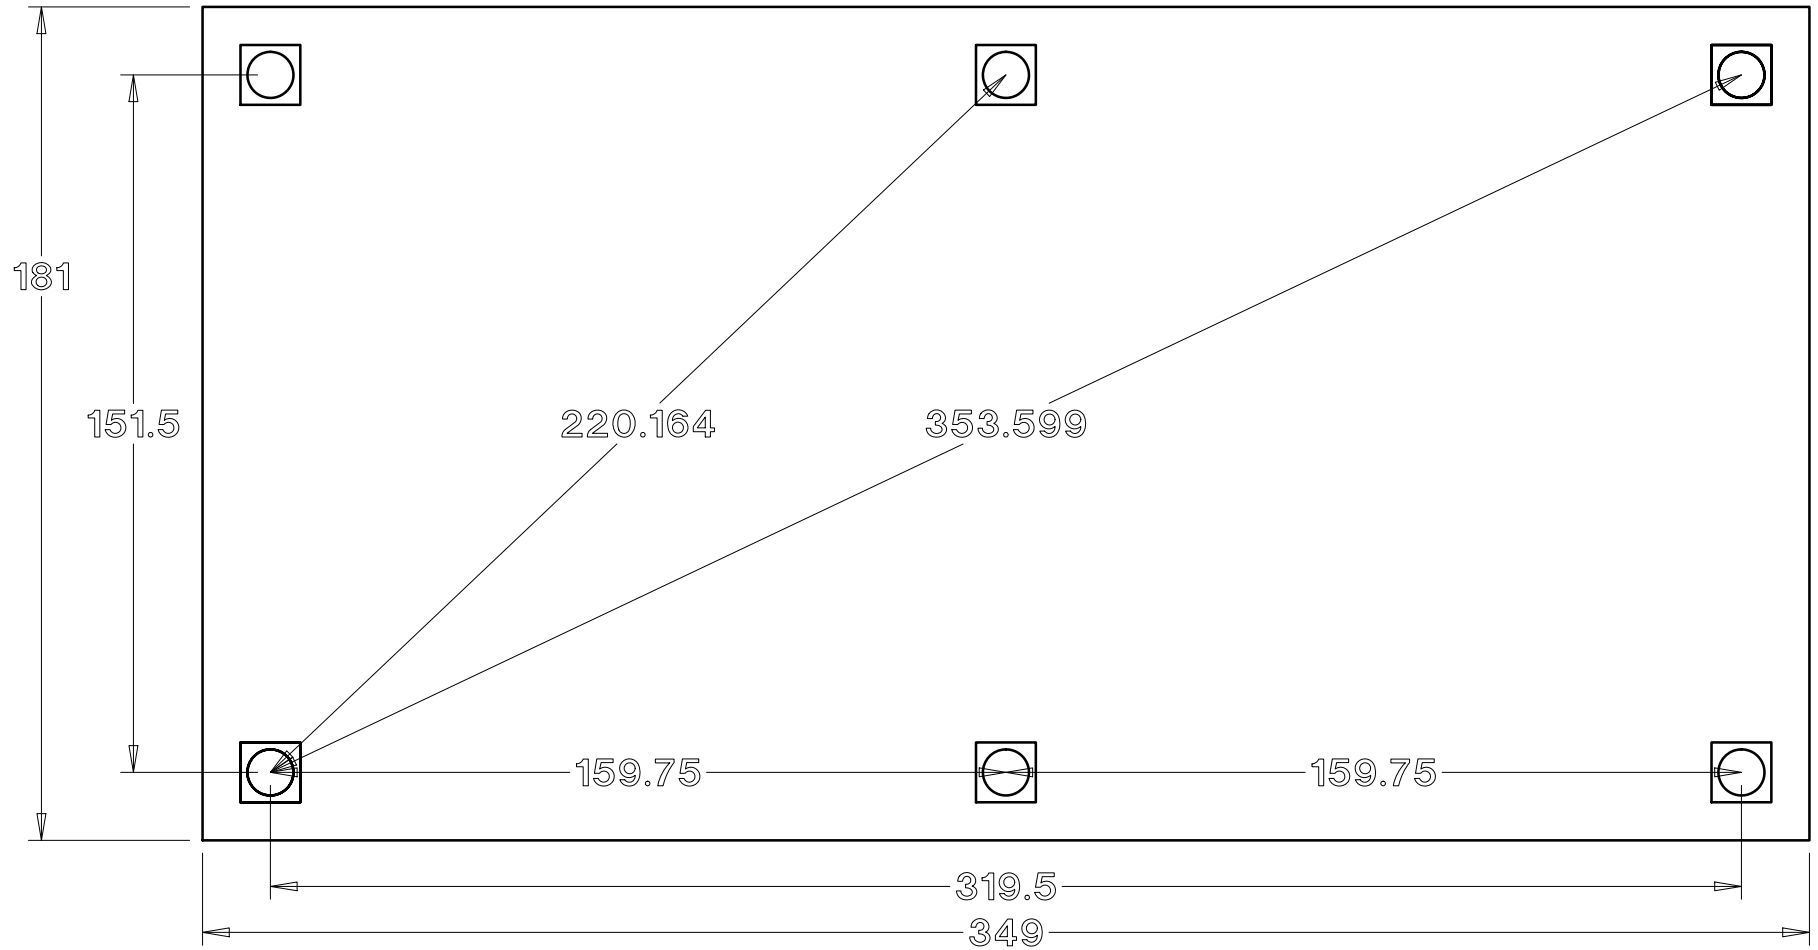

Baldwin Pergolas

14 x 28 Arched Pavilion