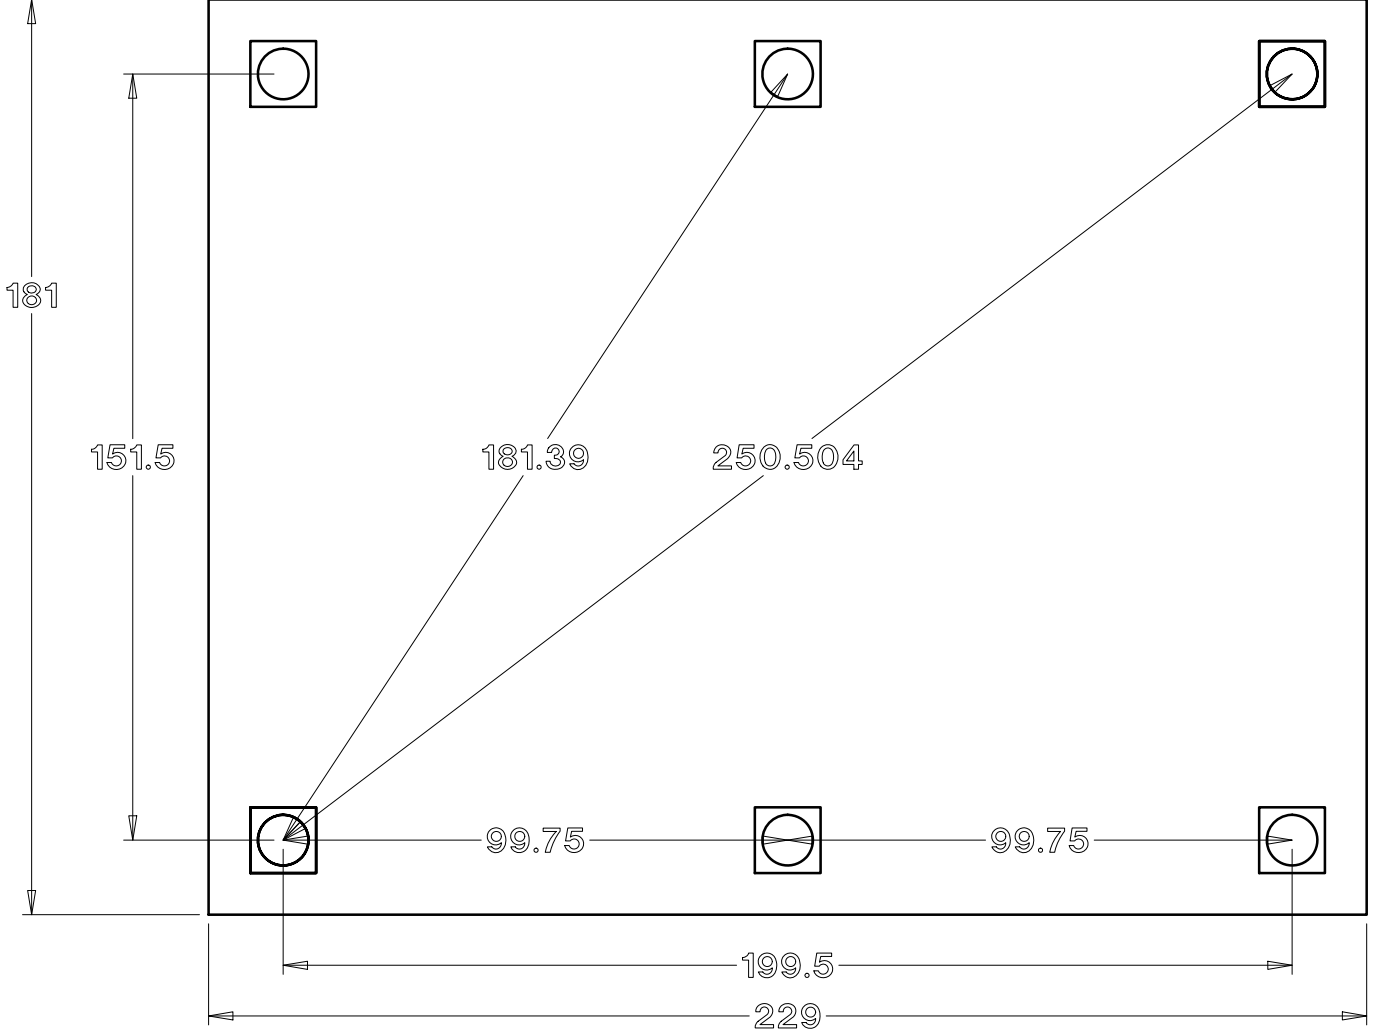

Baldwin Pergolas

14 x 18 Arched Pavilion