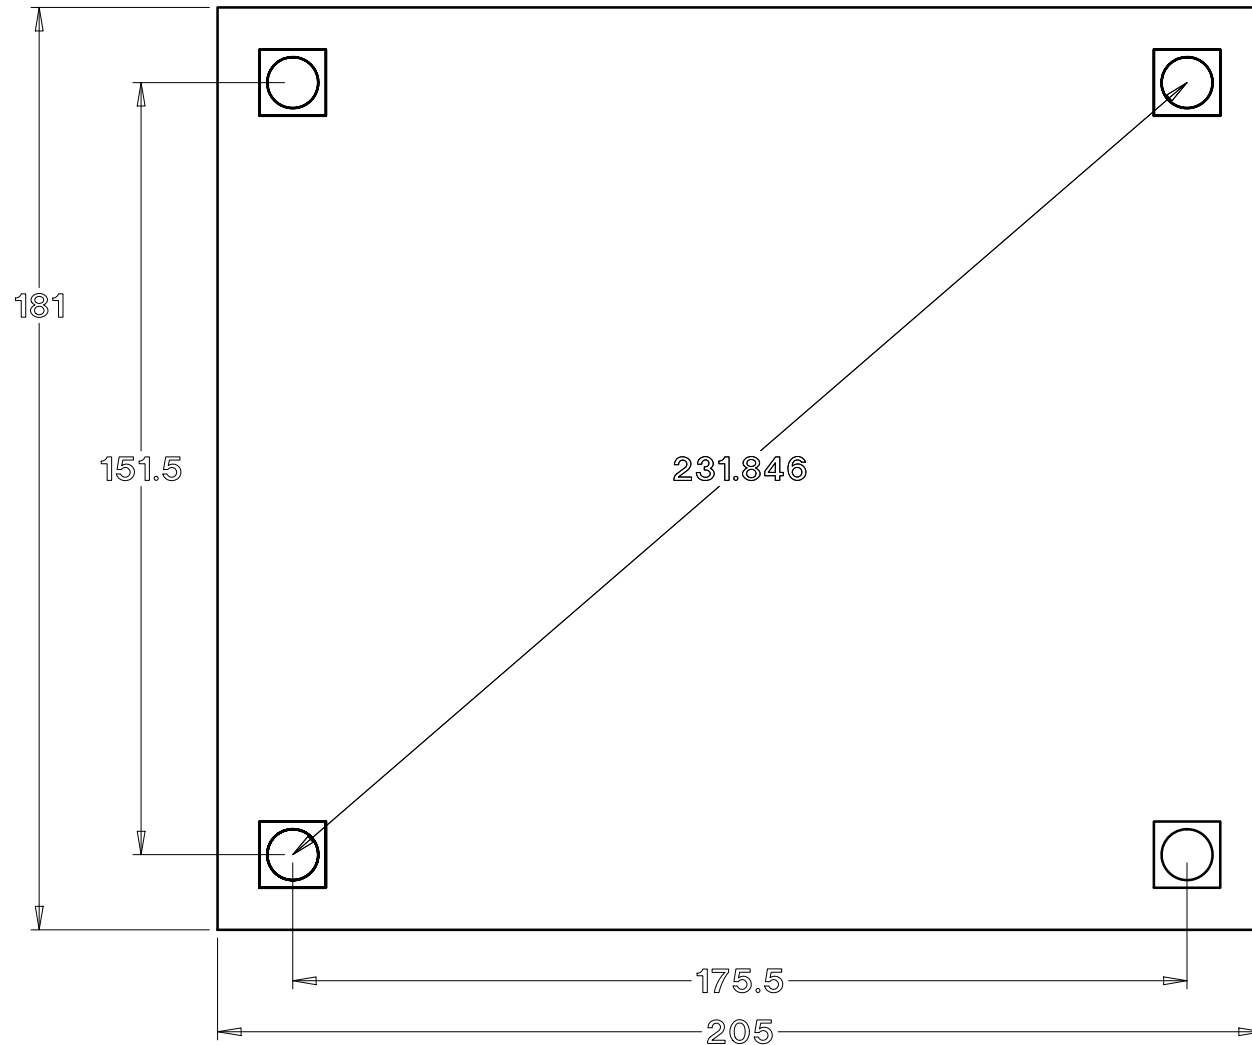

Baldwin Pergolas

14 x 16 Arched Pavilion