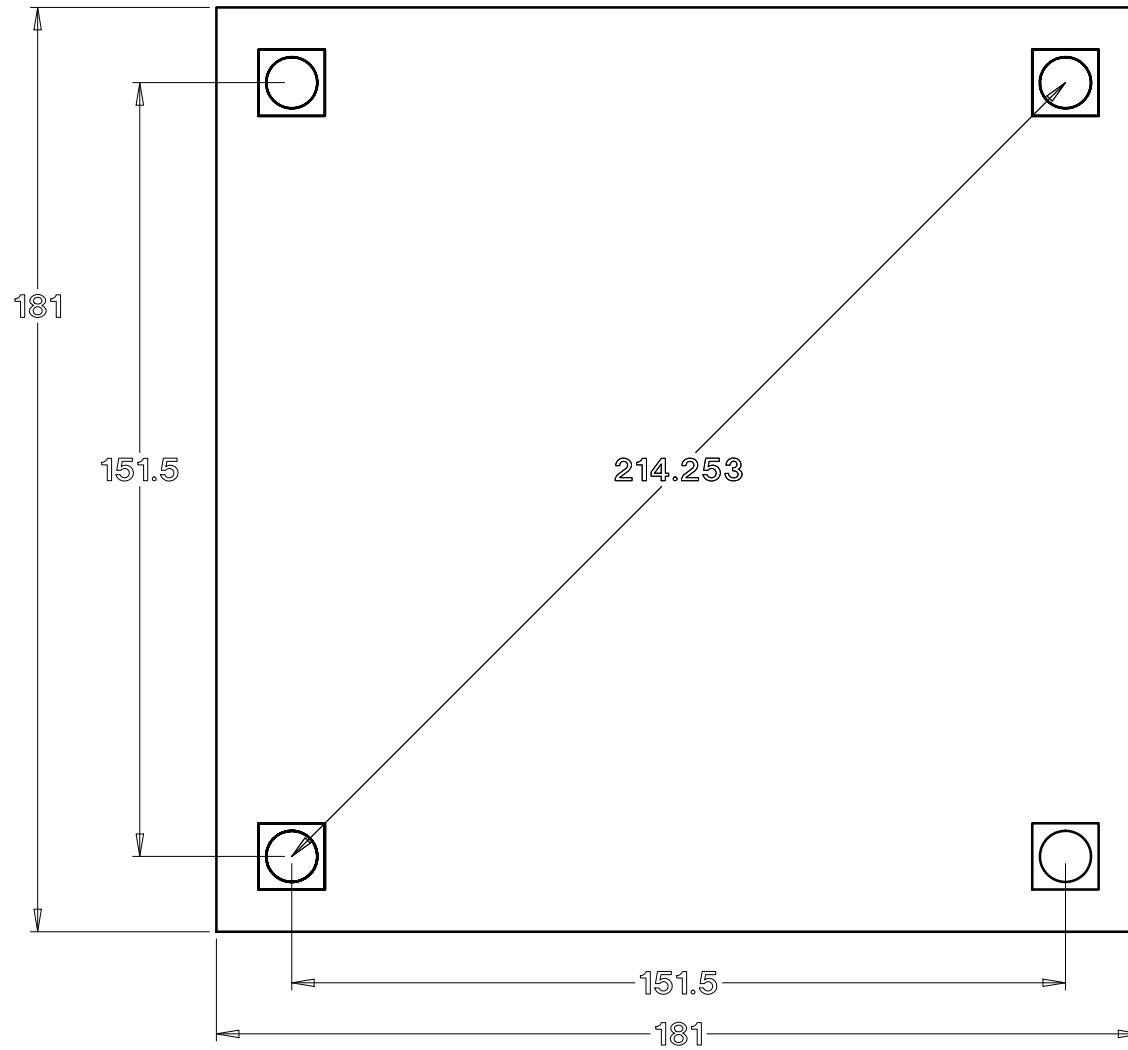

# Baldwin Pergolas

14 x 14 Arched Pavilion