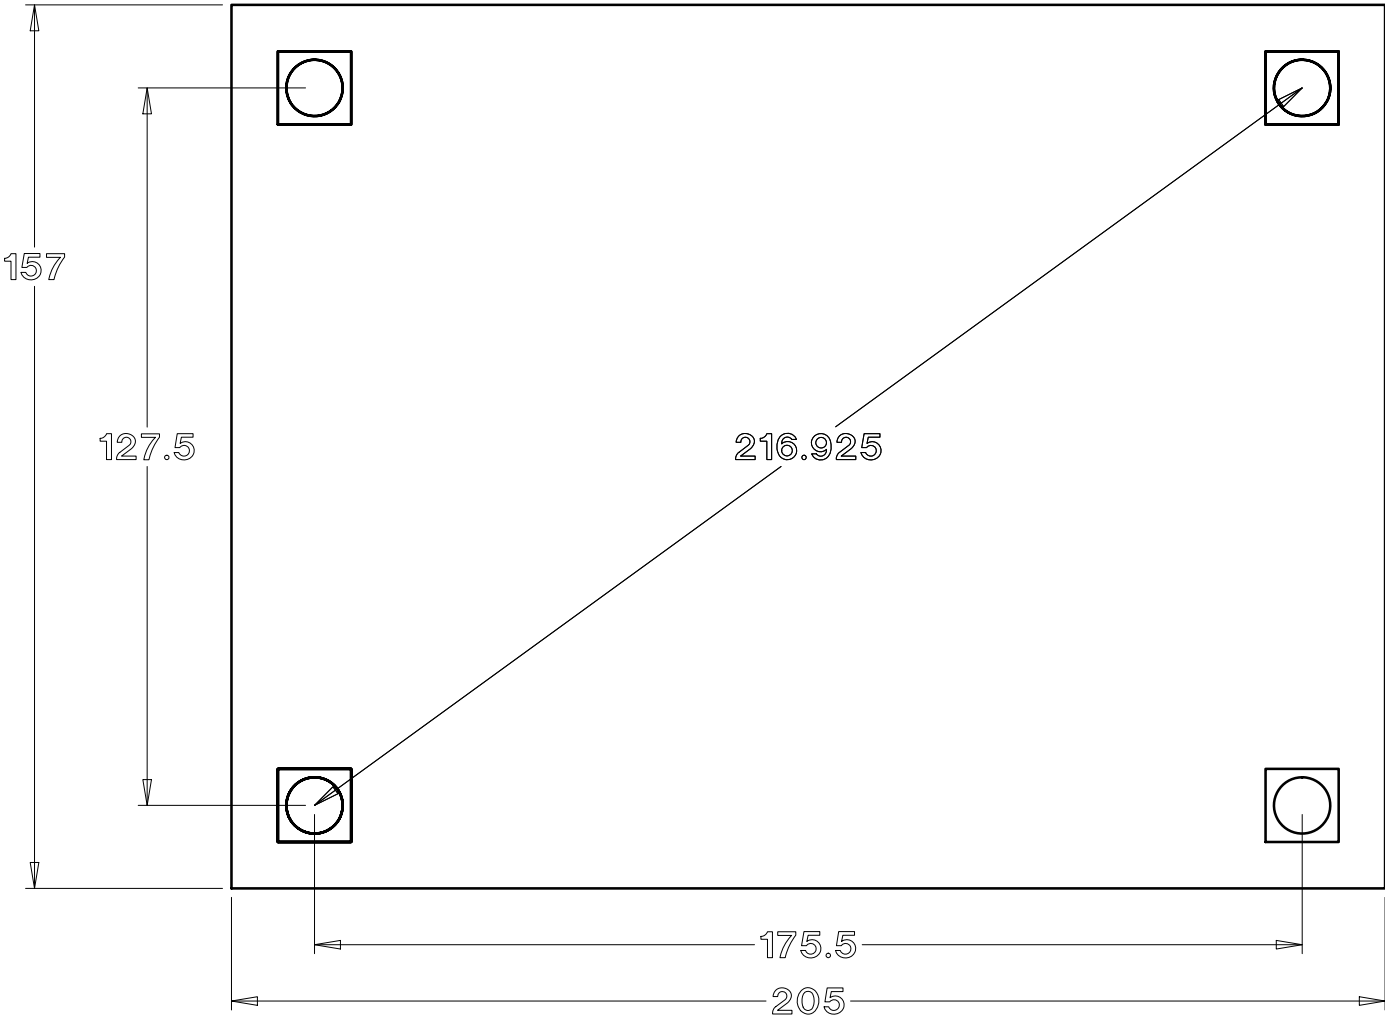

# Baldwin Pergolas

12 x 16 Arched Pavilion